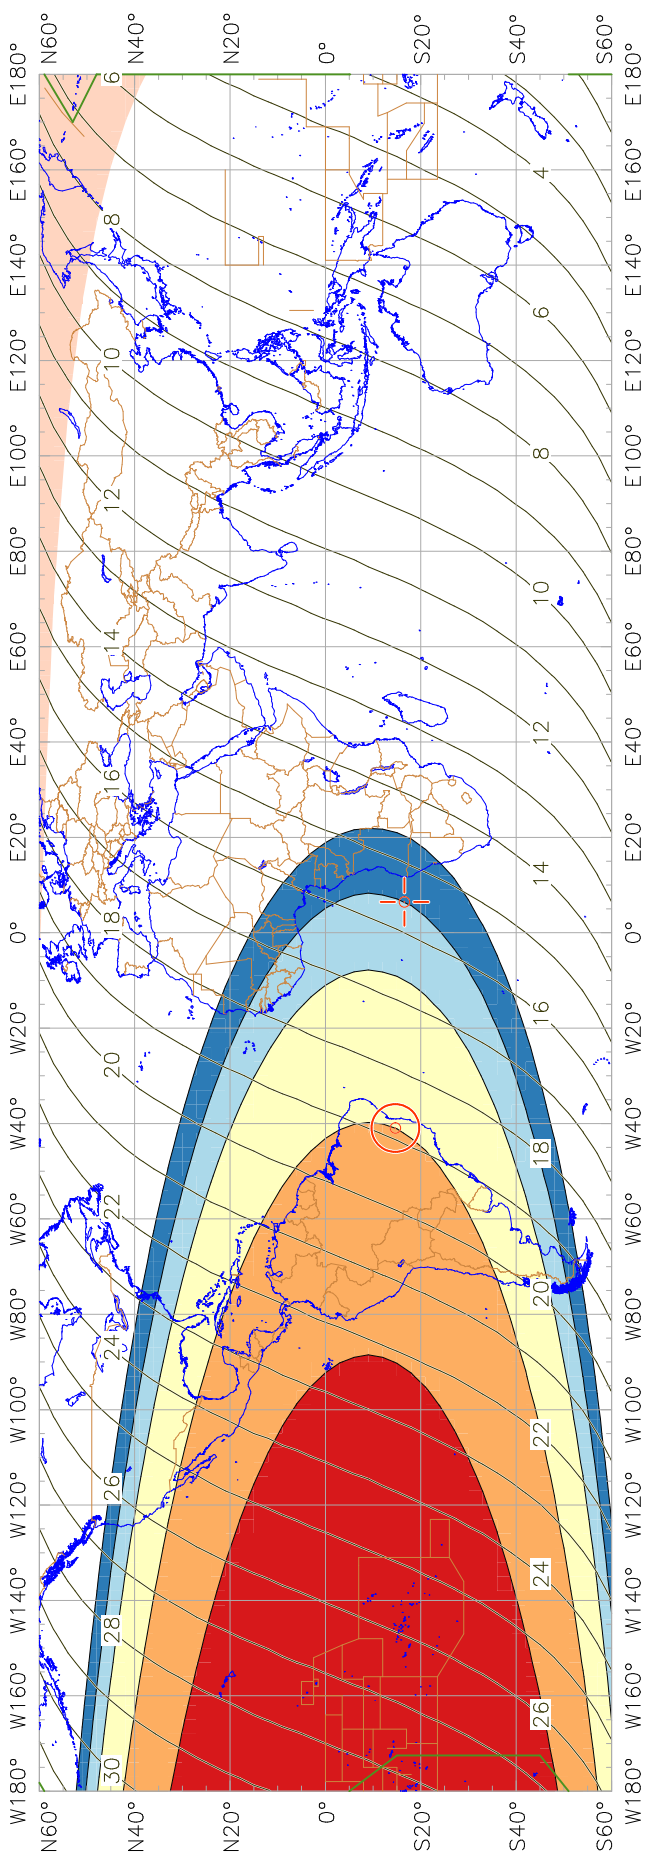

Visibility of the New Crescent Moon for 1993 June 20 (Muharram 1414 AH)

New Moon occurred at 1993 June 20 at 01:52 UT

Age of the Moon at first visibility with the naked eye = 18.83 hours

Age of the Moon at first visibility with a telescope = 15.55 hours

New Crescent Moon Visibility Key – Colour Coding of Shaded Areas

- A – Easily visible to the naked eye
- B – Visible to the naked eye under perfect conditions
- C – May need optical aid to find the crescent moon initially
- D – Will need optical aid to find the crescent moon
- E – Not visible with a conventional telescope
- F – Not visible – below the Danjon limit
- Moon prior to conjunction (new moon)
- Predicted location of first visibility with the naked eye
- + Predicted location of first visibility with a telescope