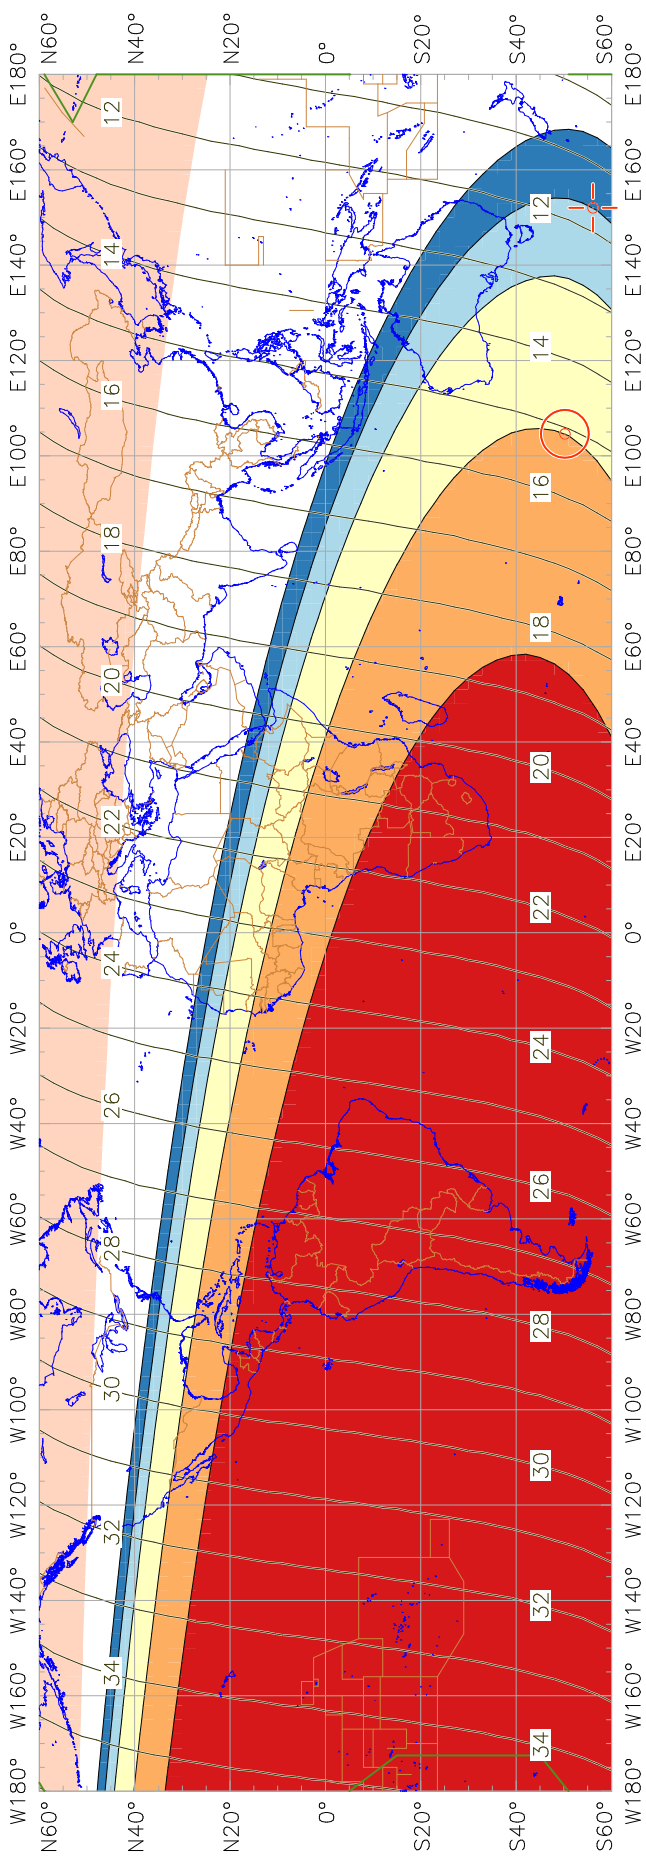

Visibility of the New Crescent Moon for 1993 August 18 (Rabi al-Awwal 1414 AH)

New Moon occurred at 1993 August 17 at 19:28 UT
 Age of the Moon at first visibility with the naked eye = 15.08 hours
 Age of the Moon at first visibility with a telescope = 11.64 hours

New Crescent Moon Visibility Key – Colour Coding of Shaded Areas

- A – Easily visible to the naked eye
- B – Visible to the naked eye under perfect conditions
- C – May need optical aid to find the crescent moon initially
- Moon sets before the Sun
- Predicted location of first visibility with the naked eye
- D – Will need optical aid to find the crescent moon
- E – Not visible with a conventional telescope
- F – Not visible – below the Danjon limit
- Moon prior to conjunction (new moon)
- Predicted location of first visibility with a telescope