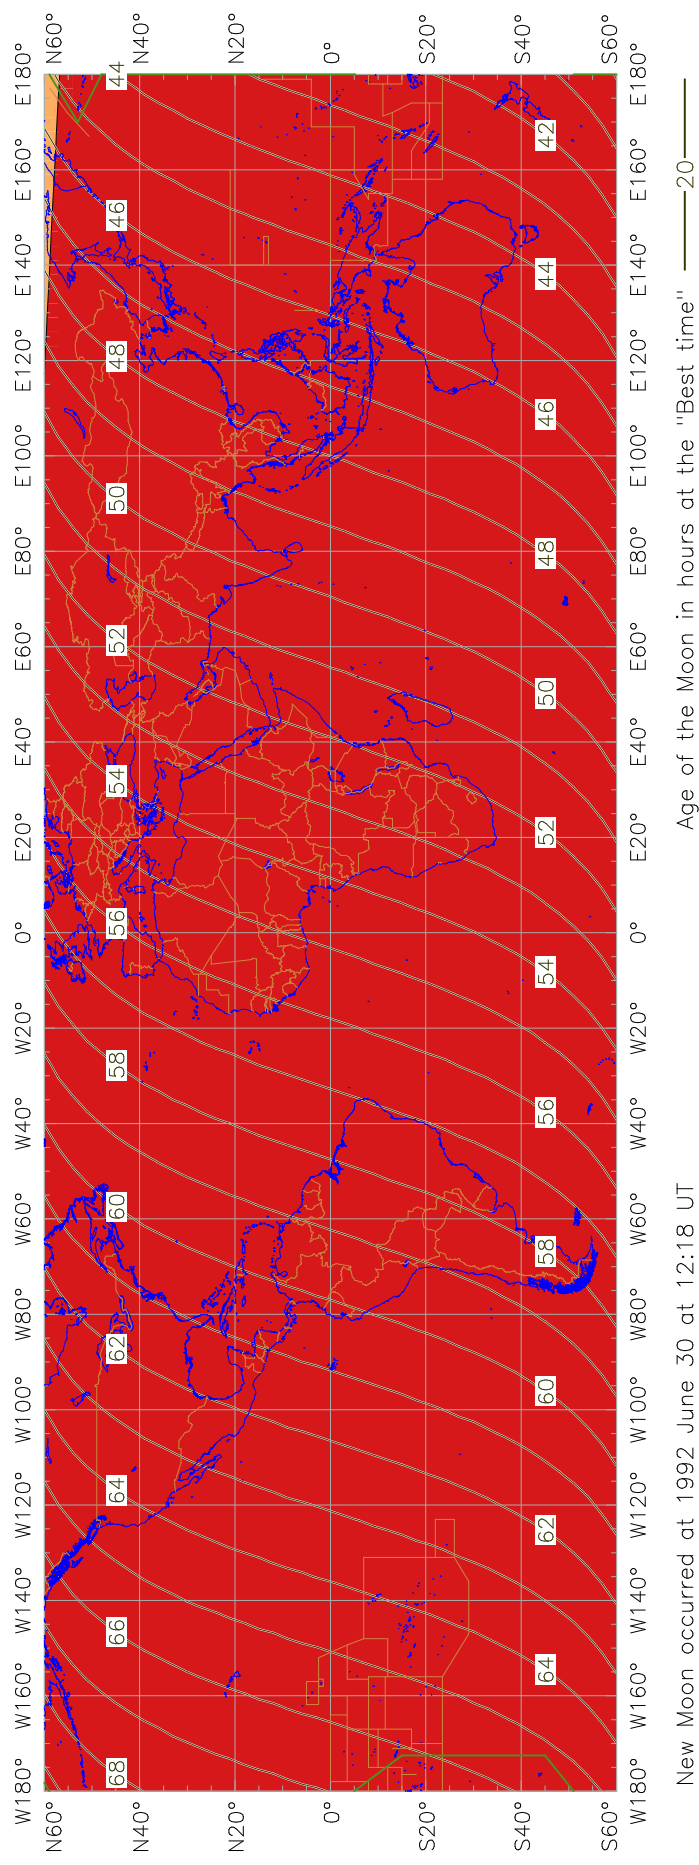

Visibility of the New Crescent Moon for 1992 July 2 (Muharram 1413 AH)

New Moon occurred at 1992 June 30 at 12:18 UT

New Crescent Moon Visibility Key – Colour Coding of Shaded Areas

- A – Easily visible to the naked eye
- B – Visible to the naked eye under perfect conditions
- C – May need optical aid to find the crescent moon initially
- Moon sets before the Sun
- D – Will need optical aid to find the crescent moon
- E – Not visible with a conventional telescope
- F – Not visible – below the Danjon limit
- Moon prior to conjunction (new moon)
- Predicted location of first visibility with the naked eye