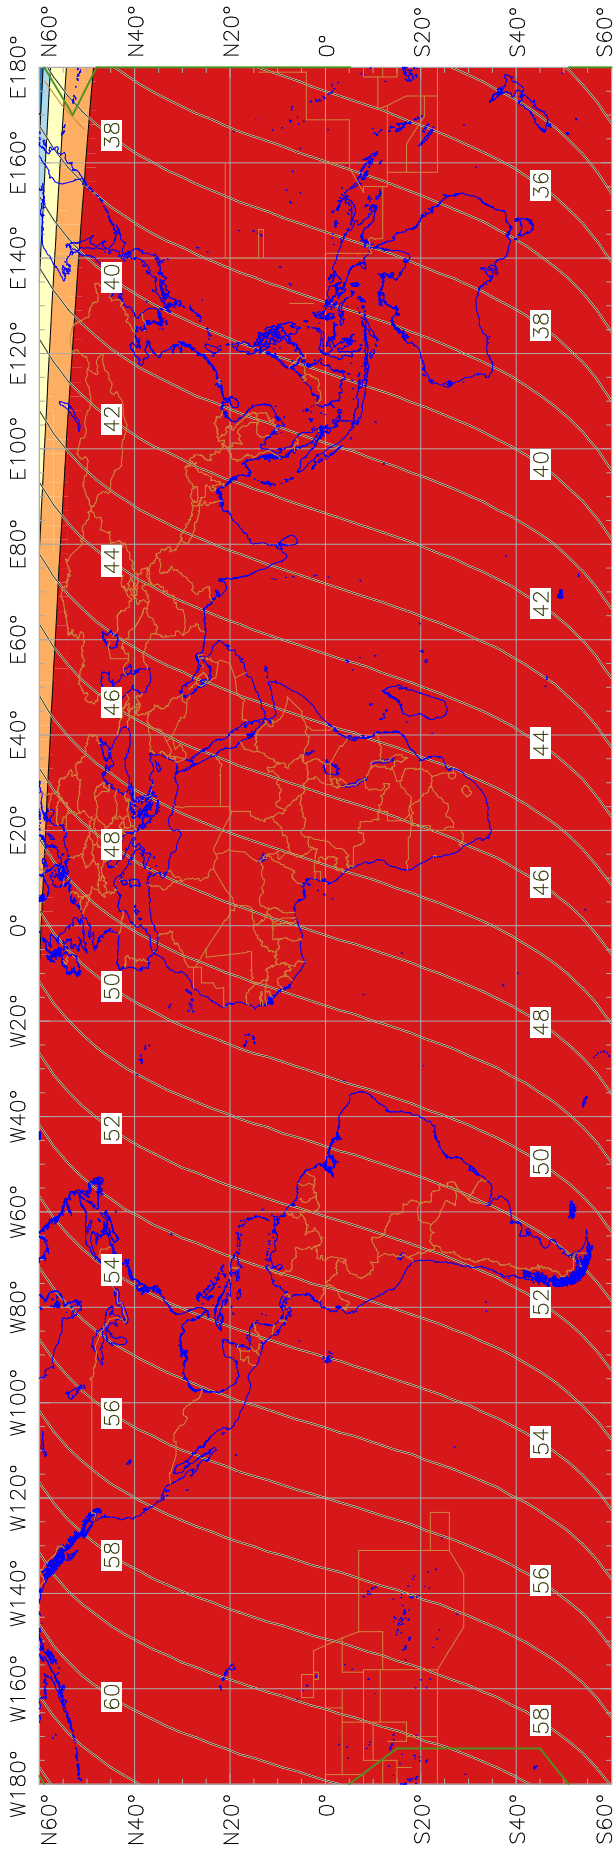

Visibility of the New Crescent Moon for 1991 July 13 (Muharram 1412 AH)

New Moon occurred at 1991 July 11 at 19:06 UT

Age of the Moon in hours at the "Best time" ————20—————

New Crescent Moon Visibility Key – Colour Coding of Shaded Areas

- | | |
|--|--|
| <ul style="list-style-type: none"> A – Easily visible to the naked eye B – Visible to the naked eye under perfect conditions C – May need optical aid to find the crescent moon initially Moon sets before the Sun Predicted location of first visibility with the naked eye | <ul style="list-style-type: none"> D – Will need optical aid to find the crescent moon E – Not visible with a conventional telescope F – Not visible – below the Danjon limit Moon prior to conjunction (new moon) + Predicted location of first visibility with a telescope |
|--|--|