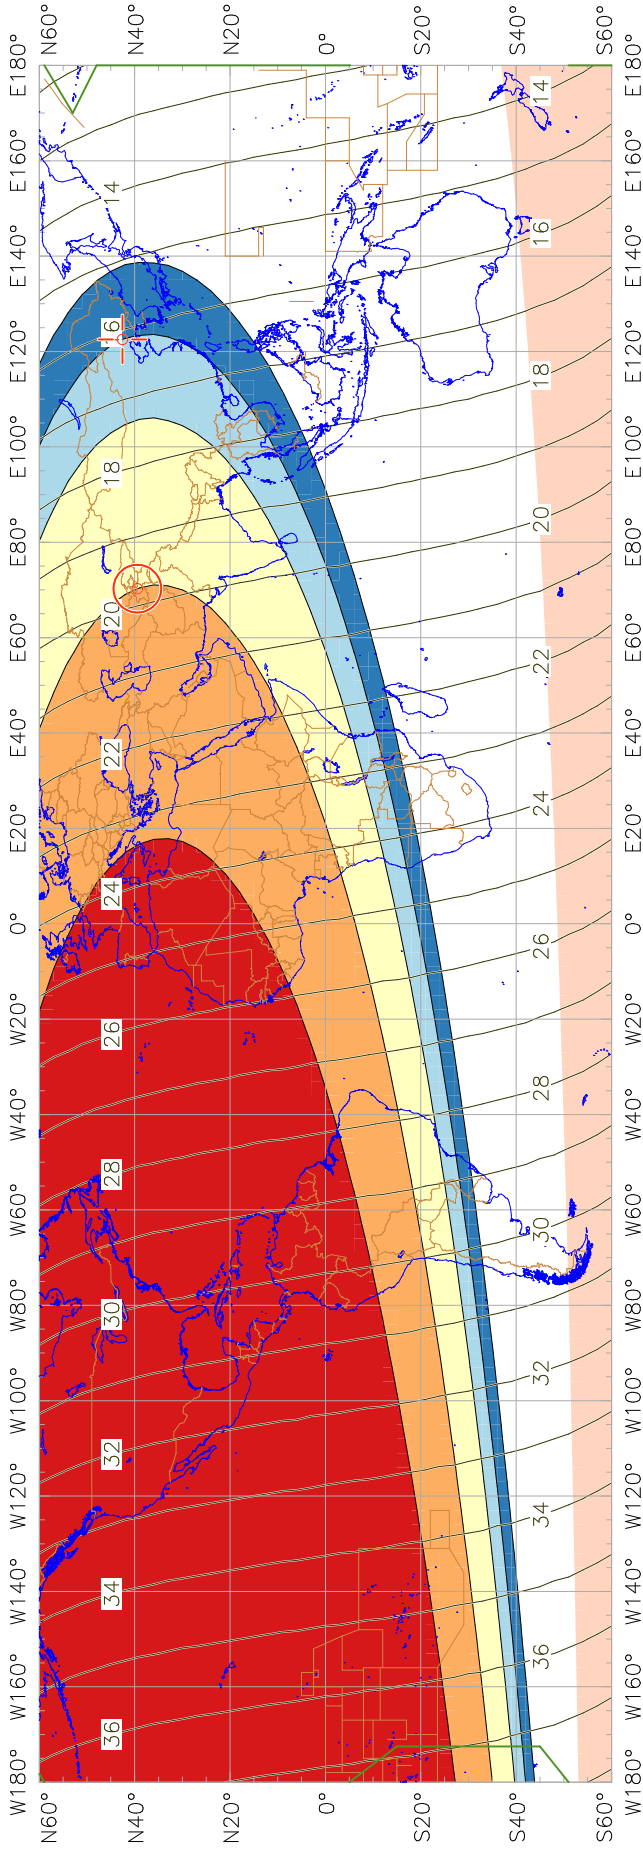

Visibility of the New Crescent Moon for 1991 February 15 (Sha'iban 1411 AH)

New Moon occurred at 1991 February 14 at 17:32 UT

Age of the Moon at first visibility with the naked eye = 19.74 hours

New Crescent Moon Visibility Key – Colour Coding of Shaded Areas

- | | |
|--|--|
| <ul style="list-style-type: none"> A – Easily visible to the naked eye B – Visible to the naked eye under perfect conditions C – May need optical aid to find the crescent moon initially Moon sets before the Sun Predicted location of first visibility with the naked eye | <ul style="list-style-type: none"> D – Will need optical aid to find the crescent moon E – Not visible with a conventional telescope F – Not visible – below the Danjon limit Moon prior to conjunction (new moon) + Predicted location of first visibility with a telescope |
|--|--|