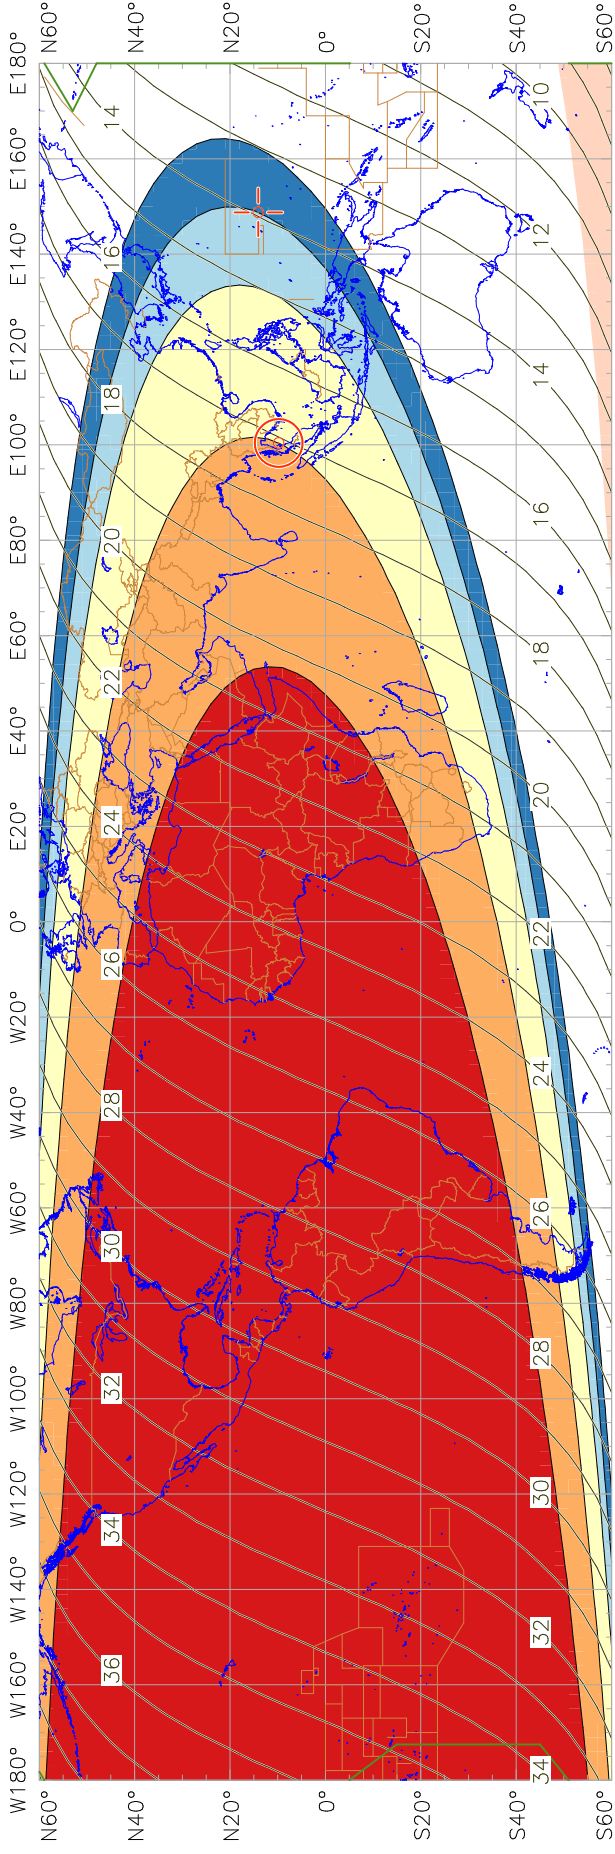

Visibility of the New Crescent Moon for 1990 June 23 (Dhu al-Hijja 1410 AH)

New Moon occurred at 1990 June 22 at 18:55 UT

Age of the Moon at first visibility with the naked eye = 17.08 hours

Age of the Moon in hours at the "Best time" ———— 20

Age of the Moon at first visibility with a telescope = 13.93 hours

New Crescent Moon Visibility Key – Colour Coding of Shaded Areas

- A – Easily visible to the naked eye
- B – Visible to the naked eye under perfect conditions
- C – May need optical aid to find the crescent moon initially
- Moon sets before the Sun
- D – Will need optical aid to find the crescent moon
- E – Not visible with a conventional telescope
- F – Not visible – below the Danjon limit
- Moon prior to conjunction (new moon)
- + Predicted location of first visibility with the naked eye
- + Predicted location of first visibility with a telescope