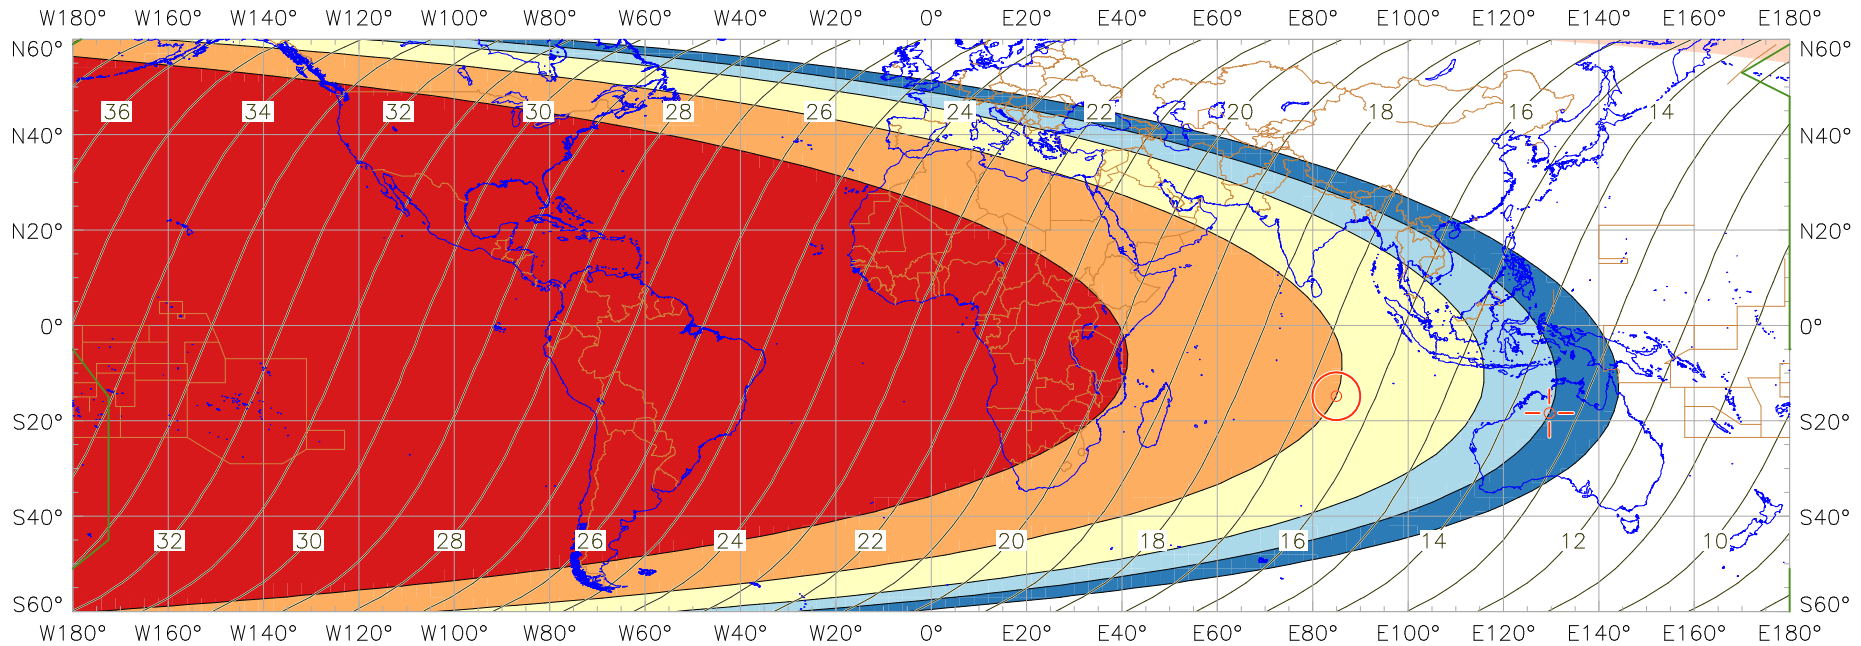

Visibility of the New Crescent Moon for 2018 June 14 (Shawwal 1439 AH)

New Moon occurred at 2018 June 13 at 19:43 UT

Age of the Moon at first visibility with the naked eye = 16.55 hours

Age of the Moon in hours at the "Best time" ——— 20 ———

Age of the Moon at first visibility with a telescope = 13.42 hours

New Crescent Moon Visibility Key – Colour Coding of Shaded Areas

- | | | | |
|---|--|---|---|
|  | A – Easily visible to the naked eye |  | D – Will need optical aid to find the crescent moon |
|  | B – Visible to the naked eye under perfect conditions |  | E – Not visible with a conventional telescope |
|  | C – May need optical aid to find the crescent moon initially |  | F – Not visible – below the Danjon limit |
|  | Moon sets before the Sun |  | Moon prior to conjunction (new moon) |
|  | Predicted location of first visibility with the naked eye |  | Predicted location of first visibility with a telescope |