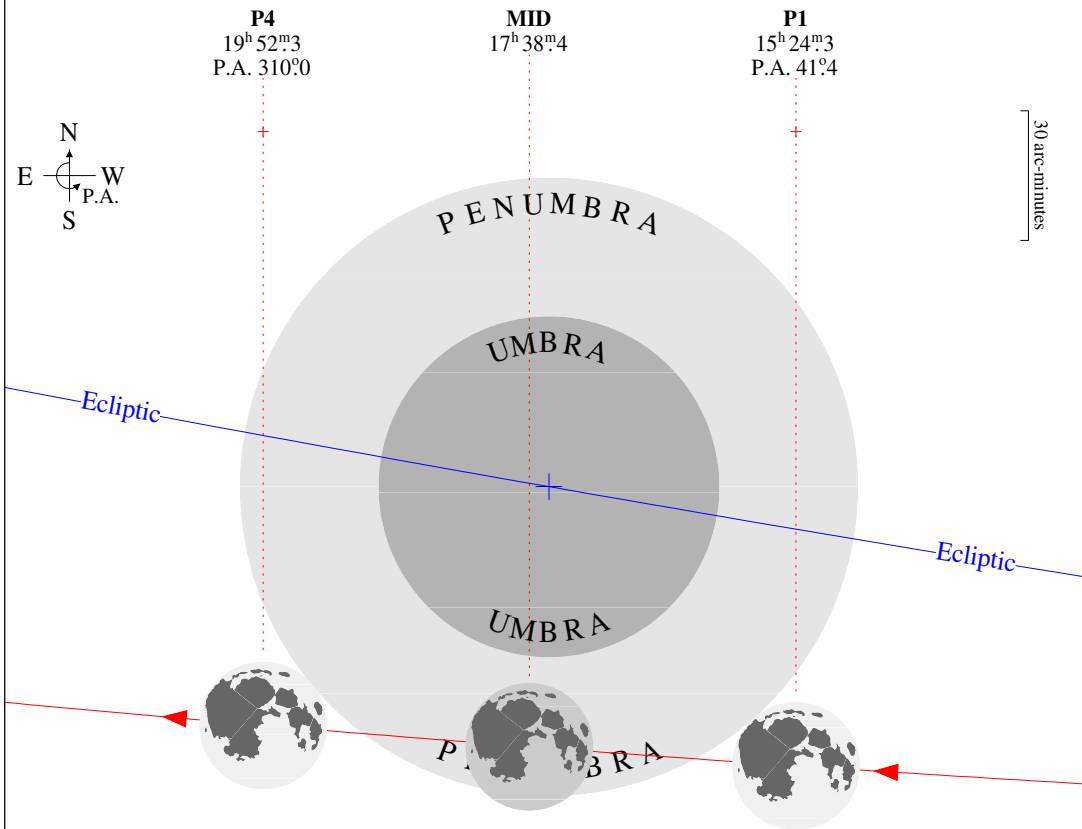

# IV. - Penumbral Eclipse of the Moon

1647 July 16

UT of geocentric opposition in RA: July 16<sup>d</sup> 17<sup>h</sup> 28<sup>m</sup> 28<sup>s</sup> 979

Penumbral magnitude of the eclipse: 0.878