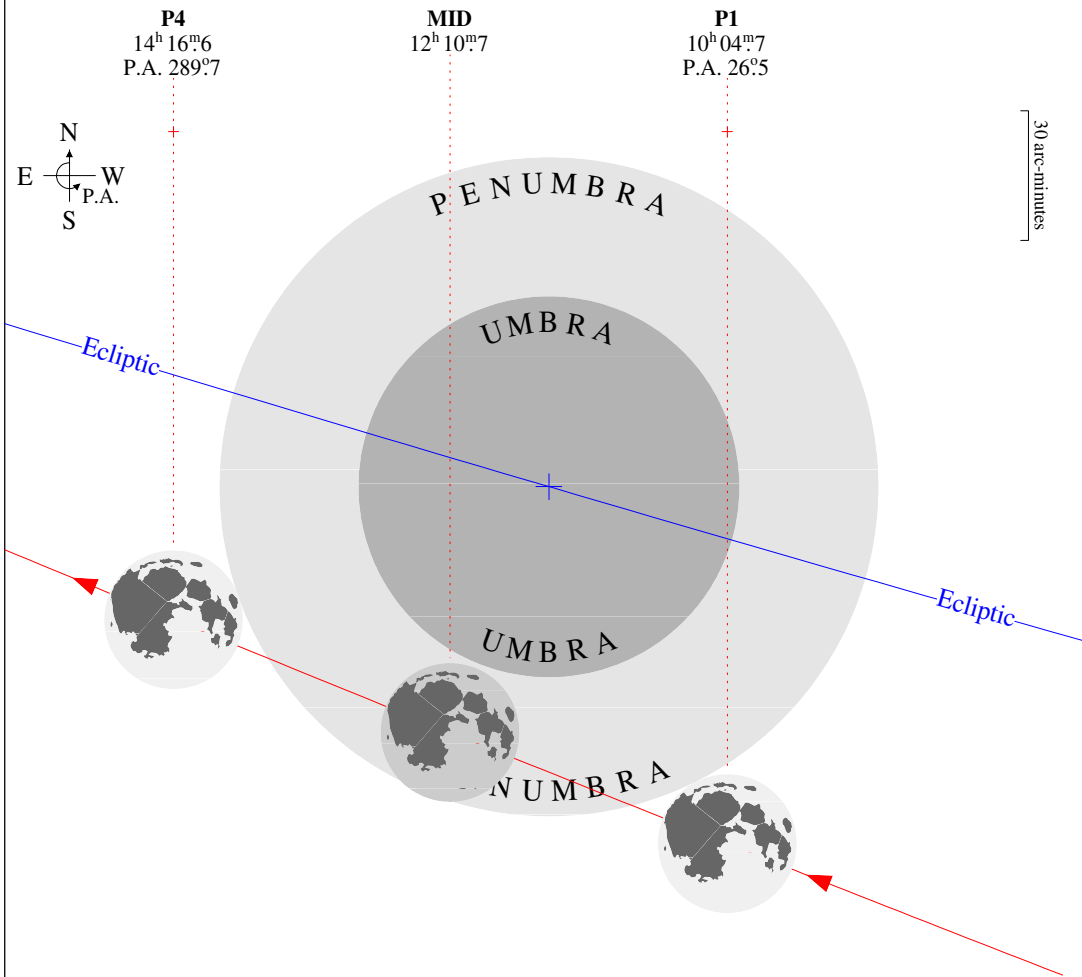

### III. - Penumbral Eclipse of the Moon

1561 July 26

UT of geocentric opposition in RA: July 26<sup>d</sup> 11<sup>h</sup> 25<sup>m</sup> 41<sup>s</sup>.514

Penumbral magnitude of the eclipse: 0.965