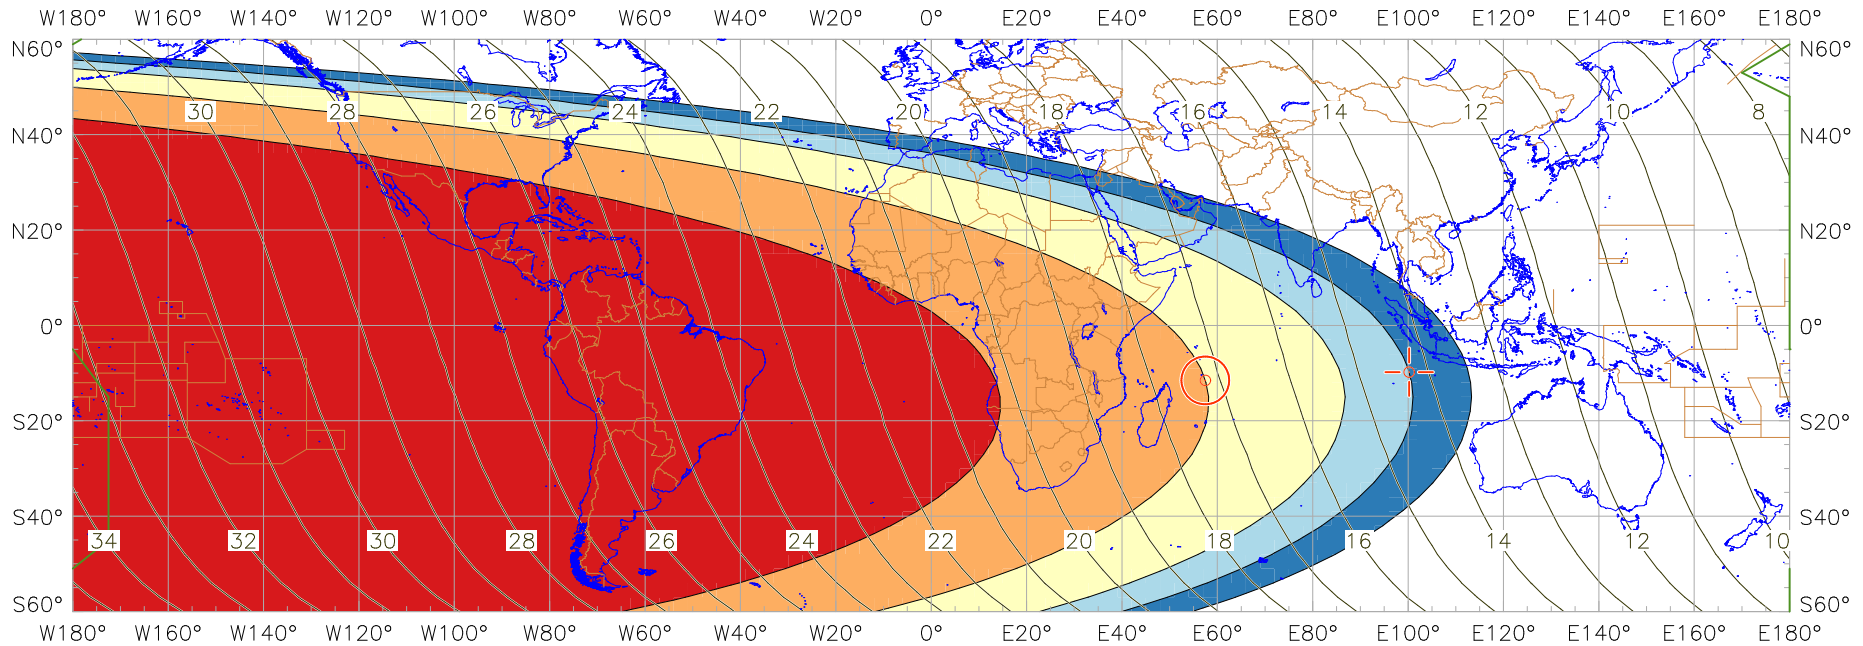

Visibility of the New Crescent Moon for 2021 November 5 (Rabi al-Ahir 1443 AH)

New Moon occurred at 2021 November 4 at 21:15 UT
 Age of the Moon at first visibility with the naked eye = 17.22 hours

Age of the Moon in hours at the "Best time" — 20 —
 Age of the Moon at first visibility with a telescope = 14.27 hours

New Crescent Moon Visibility Key – Colour Coding of Shaded Areas

- | | | | |
|---|--|---|---|
|  | A – Easily visible to the naked eye |  | D – Will need optical aid to find the crescent moon |
|  | B – Visible to the naked eye under perfect conditions |  | E – Not visible with a conventional telescope |
|  | C – May need optical aid to find the crescent moon initially |  | F – Not visible – below the Danjon limit |
|  | Moon sets before the Sun |  | Moon prior to conjunction (new moon) |
|  | Predicted location of first visibility with the naked eye |  | Predicted location of first visibility with a telescope |