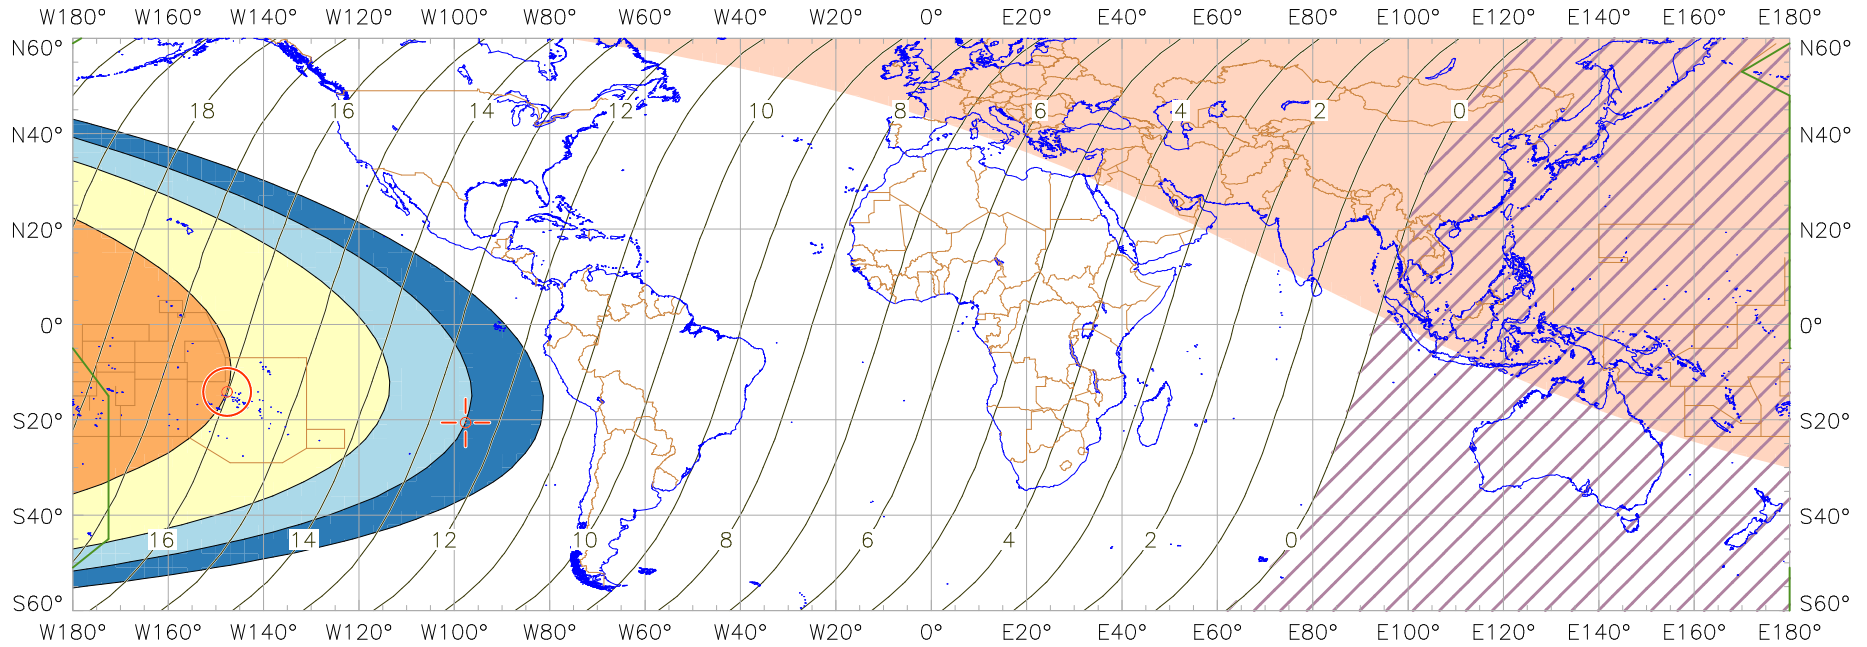

Visibility of the New Crescent Moon for 2018 May 15 (Ramadan 1439 AH)

New Moon occurred at 2018 May 15 at 11:48 UT
 Age of the Moon at first visibility with the naked eye = 16.01 hours

Age of the Moon in hours at the "Best time" ——— 20 ———
 Age of the Moon at first visibility with a telescope = 12.47 hours

New Crescent Moon Visibility Key – Colour Coding of Shaded Areas

- | | | | |
|---|--|---|---|
|  | A – Easily visible to the naked eye |  | D – Will need optical aid to find the crescent moon |
|  | B – Visible to the naked eye under perfect conditions |  | E – Not visible with a conventional telescope |
|  | C – May need optical aid to find the crescent moon initially |  | F – Not visible – below the Danjon limit |
|  | Moon sets before the Sun |  | Moon prior to conjunction (new moon) |
|  | Predicted location of first visibility with the naked eye |  | Predicted location of first visibility with a telescope |