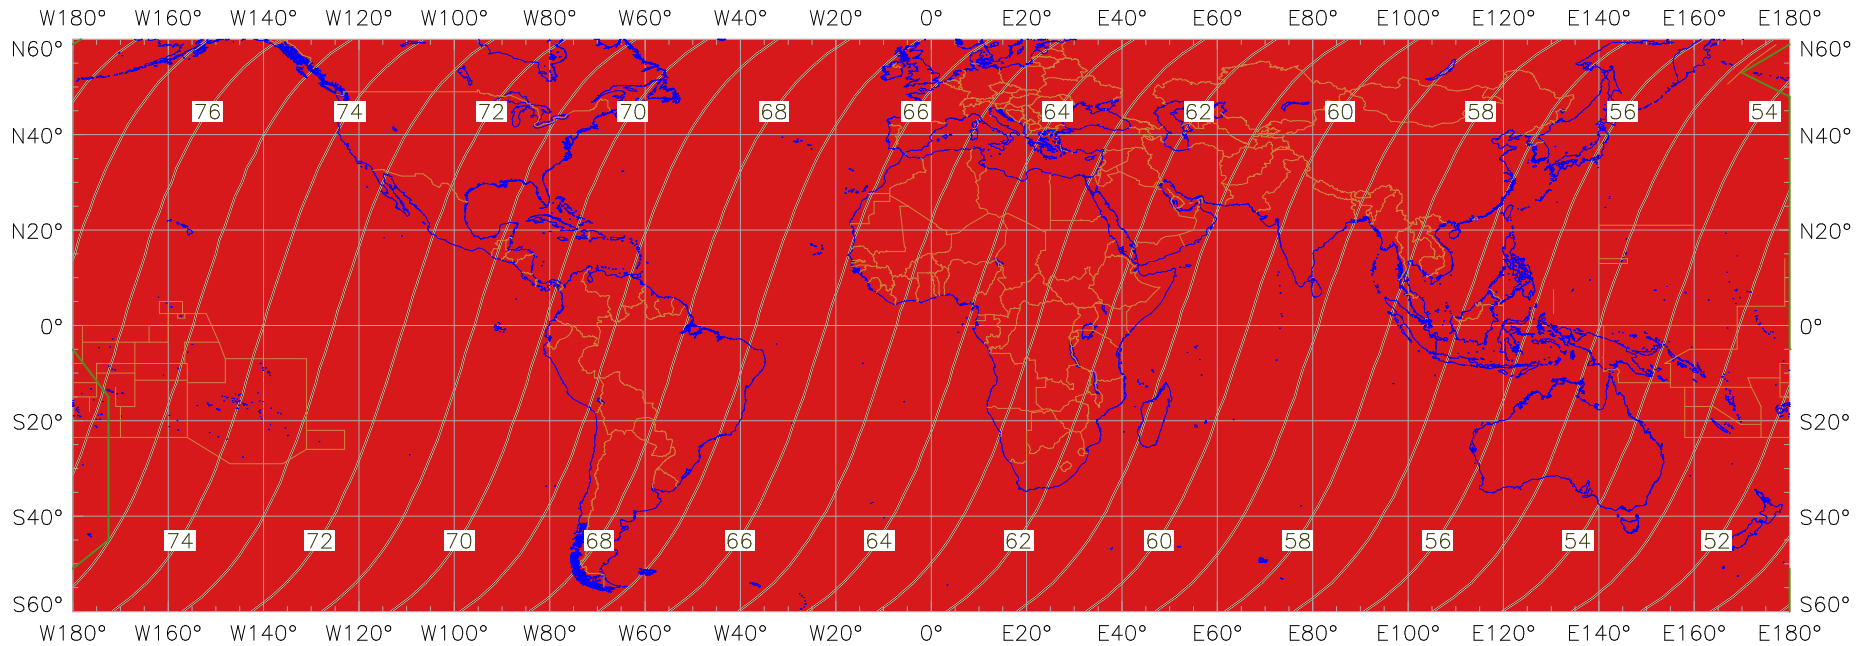

### Visibility of the New Crescent Moon for 2018 July 15 (Dhu al-Qa'da 1439 AH)

New Moon occurred at 2018 July 13 at 02:48 UT

Age of the Moon in hours at the "Best time" ———20———

#### New Crescent Moon Visibility Key – Colour Coding of Shaded Areas

- |   |  |   |   |
|---|--|---|---|
|  | A – Easily visible to the naked eye                          |  | D – Will need optical aid to find the crescent moon     |
|  | B – Visible to the naked eye under perfect conditions        |  | E – Not visible with a conventional telescope           |
|  | C – May need optical aid to find the crescent moon initially |  | F – Not visible – below the Danjon limit                |
|  | Moon sets before the Sun                                     |  | Moon prior to conjunction (new moon)                    |
|  | Predicted location of first visibility with the naked eye    |  | Predicted location of first visibility with a telescope |