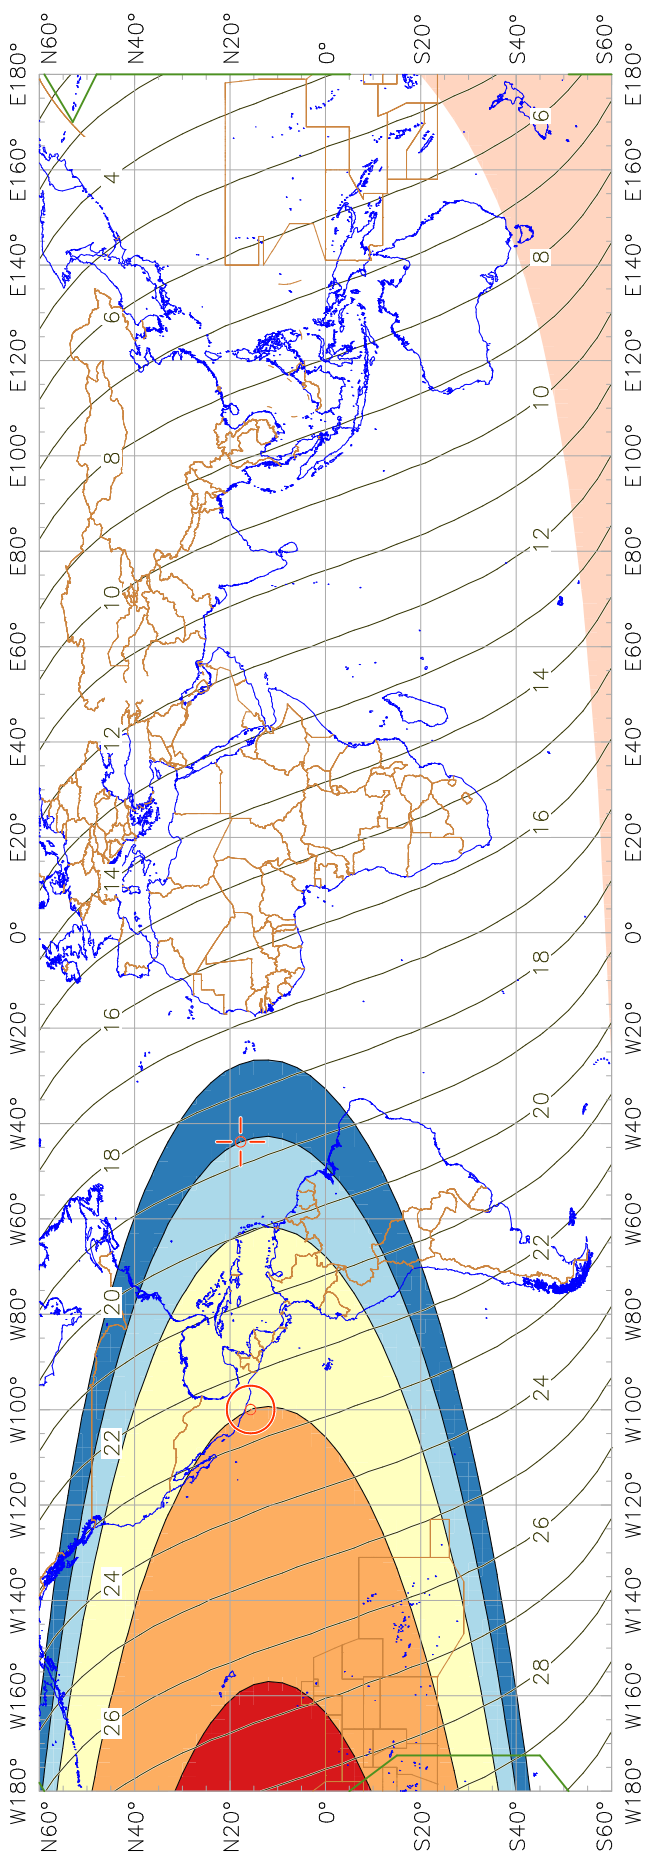

Visibility of the New Crescent Moon for 2018 January 17 (Jumada al-Ula 1439 AH)

New Moon occurred at 2018 January 17 at 02:17 UT

Age of the Moon at first visibility with the naked eye = 22.52 hours

Age of the Moon in hours at the "Best time" — 20 —

Age of the Moon at first visibility with a telescope = 18.66 hours

New Crescent Moon Visibility Key – Colour Coding of Areas

- A – Easily visible to the naked eye
- B – Visible to the naked eye under perfect conditions
- C – May need optical aid to find the crescent moon initially
- Moon sets before the Sun
- D – Will need optical aid to find the crescent moon
- E – Not visible with a telescope
- F – Not visible – below the Danjon limit
- Moon prior to conjunction (new moon)
- Predicted location of first visibility with the naked eye
- Predicted location of first visibility with a telescope