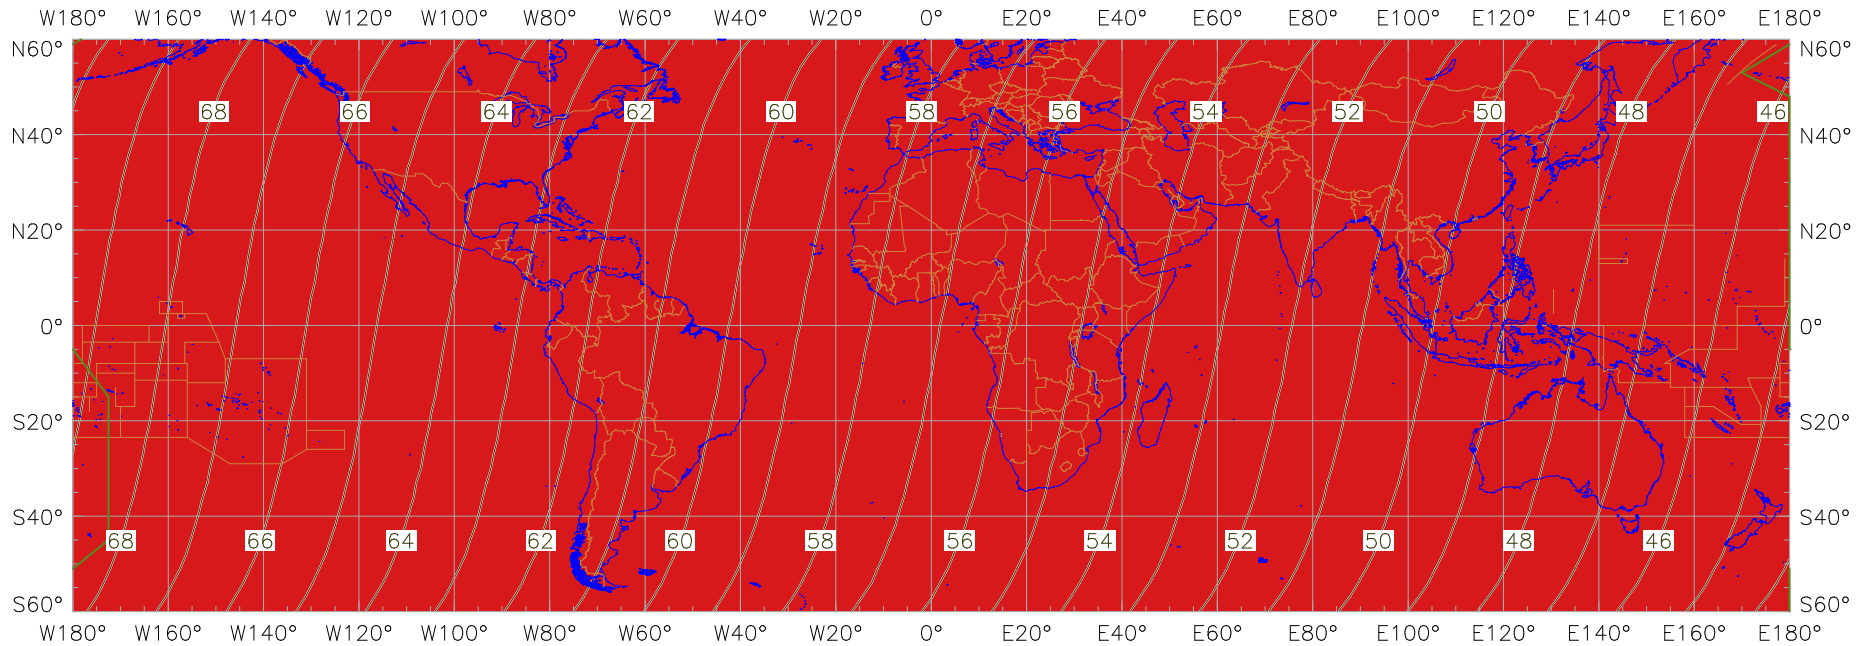

Visibility of the New Crescent Moon for 2018 August 13 (Dhu al-Hijja 1439 AH)

New Moon occurred at 2018 August 11 at 09:58 UT

Age of the Moon in hours at the "Best time" ———20———

New Crescent Moon Visibility Key – Colour Coding of Shaded Areas

- | | | | |
|---|--|---|---|
|  | A – Easily visible to the naked eye |  | D – Will need optical aid to find the crescent moon |
|  | B – Visible to the naked eye under perfect conditions |  | E – Not visible with a conventional telescope |
|  | C – May need optical aid to find the crescent moon initially |  | F – Not visible – below the Danjon limit |
|  | Moon sets before the Sun |  | Moon prior to conjunction (new moon) |
|  | Predicted location of first visibility with the naked eye |  | Predicted location of first visibility with a telescope |