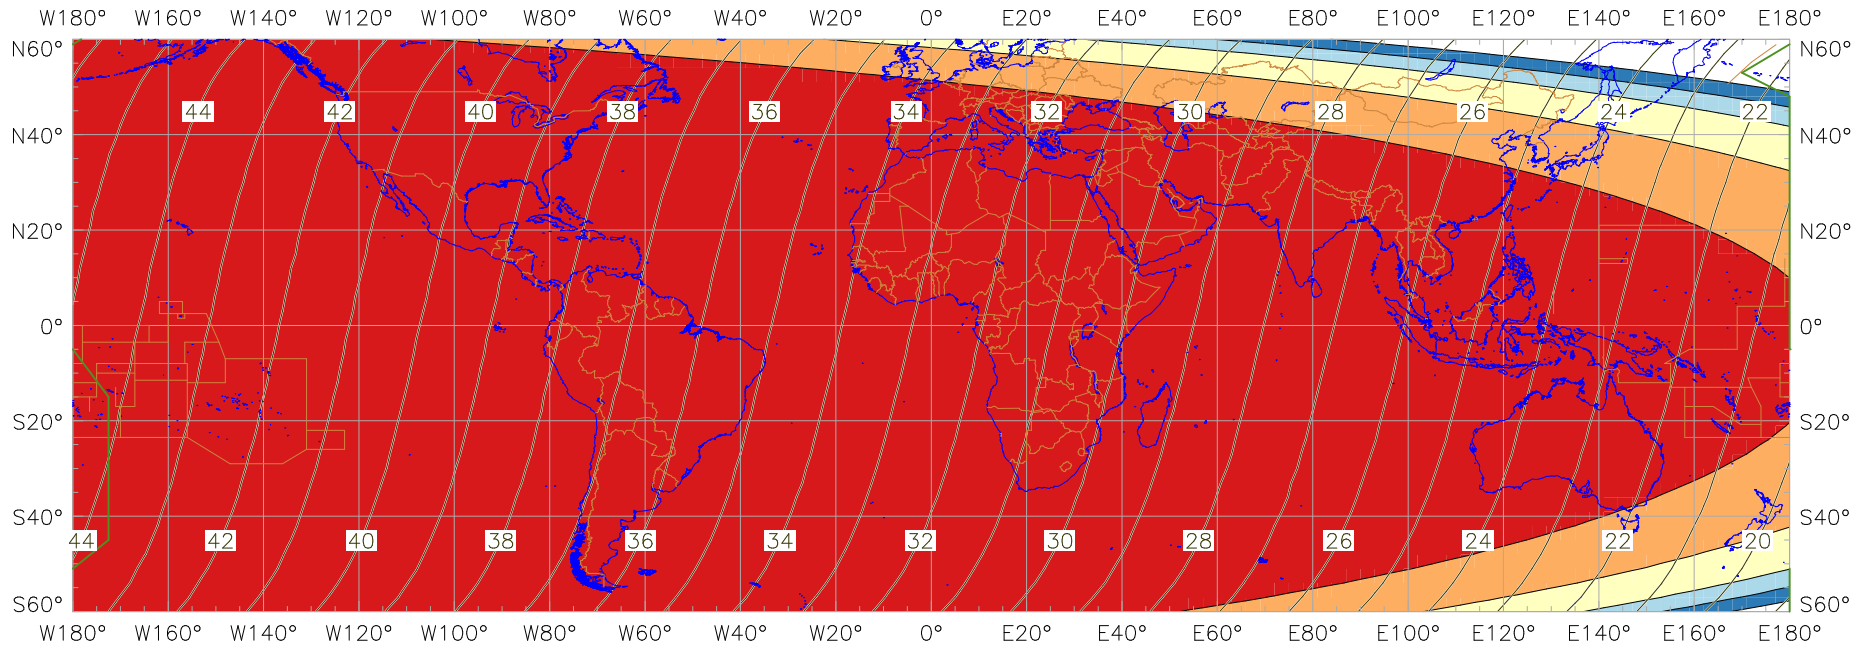

### Visibility of the New Crescent Moon for 2018 August 12 (Dhu al-Hijja 1439 AH)

New Moon occurred at 2018 August 11 at 09:58 UT

Age of the Moon in hours at the "Best time" ——— 20 ———

#### New Crescent Moon Visibility Key – Colour Coding of Shaded Areas

- |   |  |   |   |
|---|--|---|---|
|  | A – Easily visible to the naked eye                          |  | D – Will need optical aid to find the crescent moon     |
|  | B – Visible to the naked eye under perfect conditions        |  | E – Not visible with a conventional telescope           |
|  | C – May need optical aid to find the crescent moon initially |  | F – Not visible – below the Danjon limit                |
|  | Moon sets before the Sun                                     |  | Moon prior to conjunction (new moon)                    |
|  | Predicted location of first visibility with the naked eye    |  | Predicted location of first visibility with a telescope |