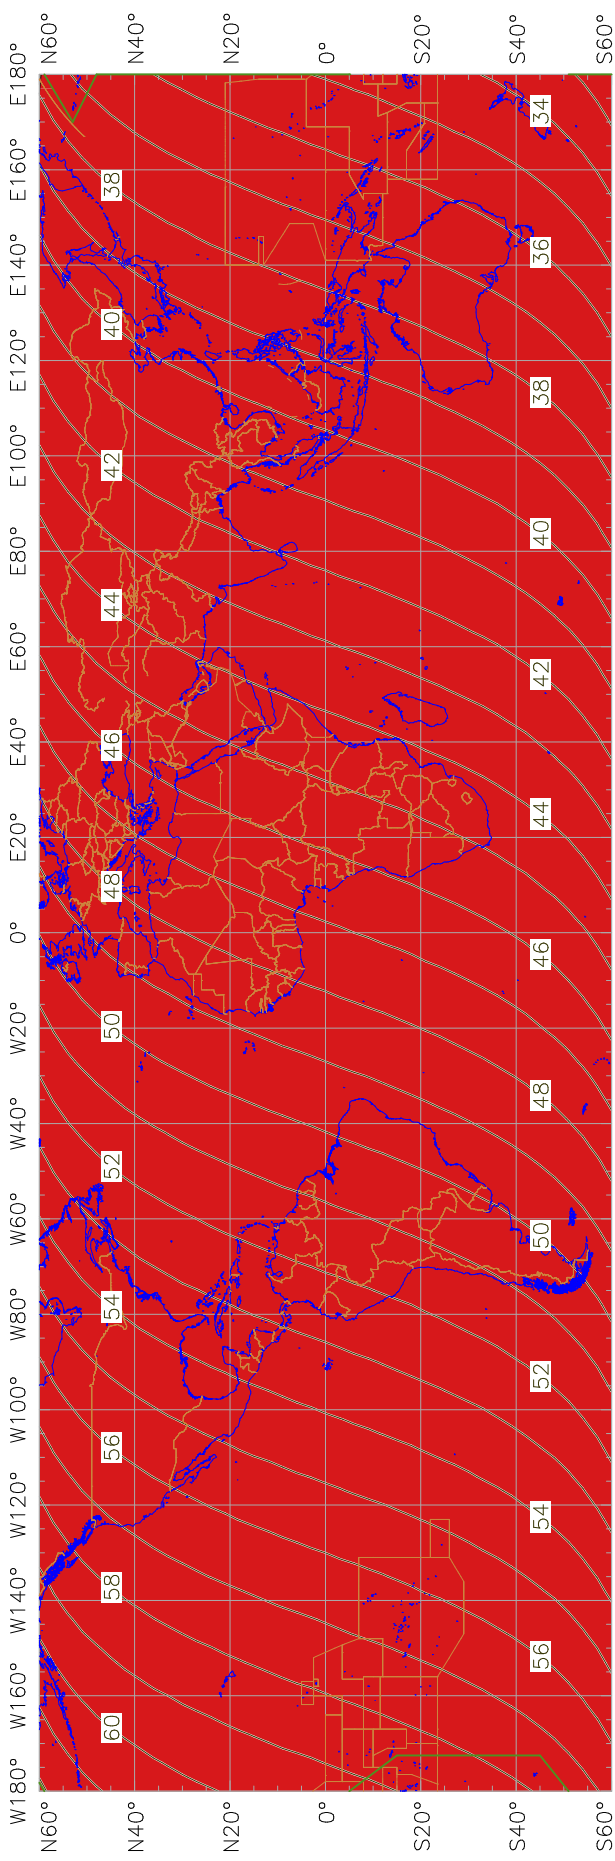

Visibility of the New Crescent Moon for 2017 May 27 (Ramadan 1438 AH)

New Moon occurred at 2017 May 25 at 19:44 UT

Age of the Moon in hours at the "Best time" ————20————

New Crescent Moon Visibility Key – Colour Coding of Areas

- A – Easily visible to the naked eye
- B – Visible to the naked eye under perfect conditions
- C – May need optical aid to find the crescent moon initially
- Moon sets before the Sun
- Predicted location of first visibility with the naked eye
- D – Will need optical aid to find the crescent moon
- E – Not visible with a telescope
- F – Not visible – below the Danjon limit
- Moon prior to conjunction (new moon)
- + Predicted location of first visibility with a telescope