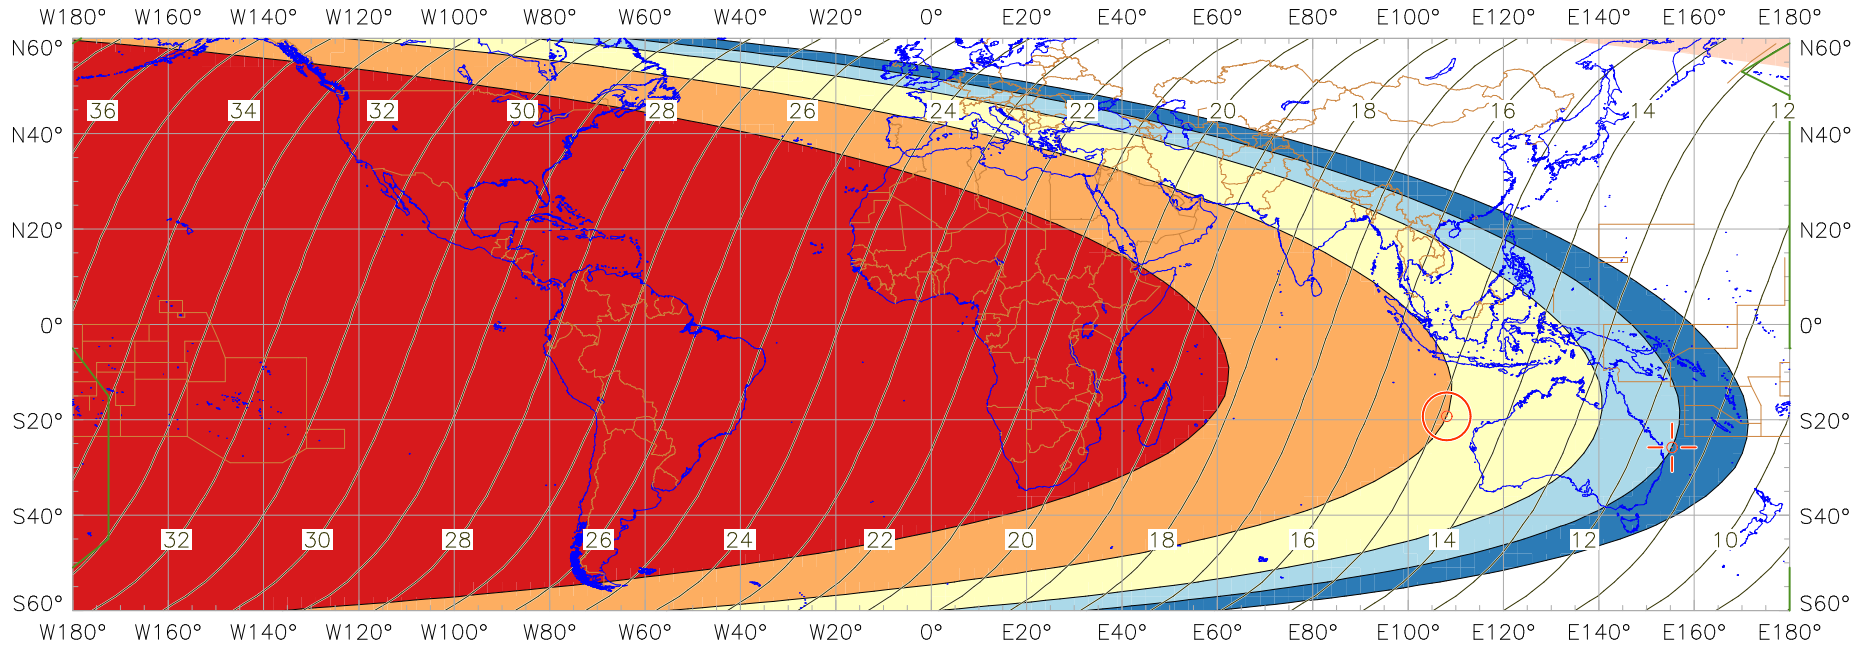

Visibility of the New Crescent Moon for 2017 May 26 (Ramadan 1438 AH)

New Moon occurred at 2017 May 25 at 19:44 UT
 Age of the Moon at first visibility with the naked eye = 14.86 hours

Age of the Moon in hours at the "Best time" ——— 20 ———
 Age of the Moon at first visibility with a telescope = 11.47 hours

New Crescent Moon Visibility Key – Colour Coding of Shaded Areas

- | | | | |
|---|--|---|---|
|  | A – Easily visible to the naked eye |  | D – Will need optical aid to find the crescent moon |
|  | B – Visible to the naked eye under perfect conditions |  | E – Not visible with a conventional telescope |
|  | C – May need optical aid to find the crescent moon initially |  | F – Not visible – below the Danjon limit |
|  | Moon sets before the Sun |  | Moon prior to conjunction (new moon) |
|  | Predicted location of first visibility with the naked eye |  | Predicted location of first visibility with a telescope |