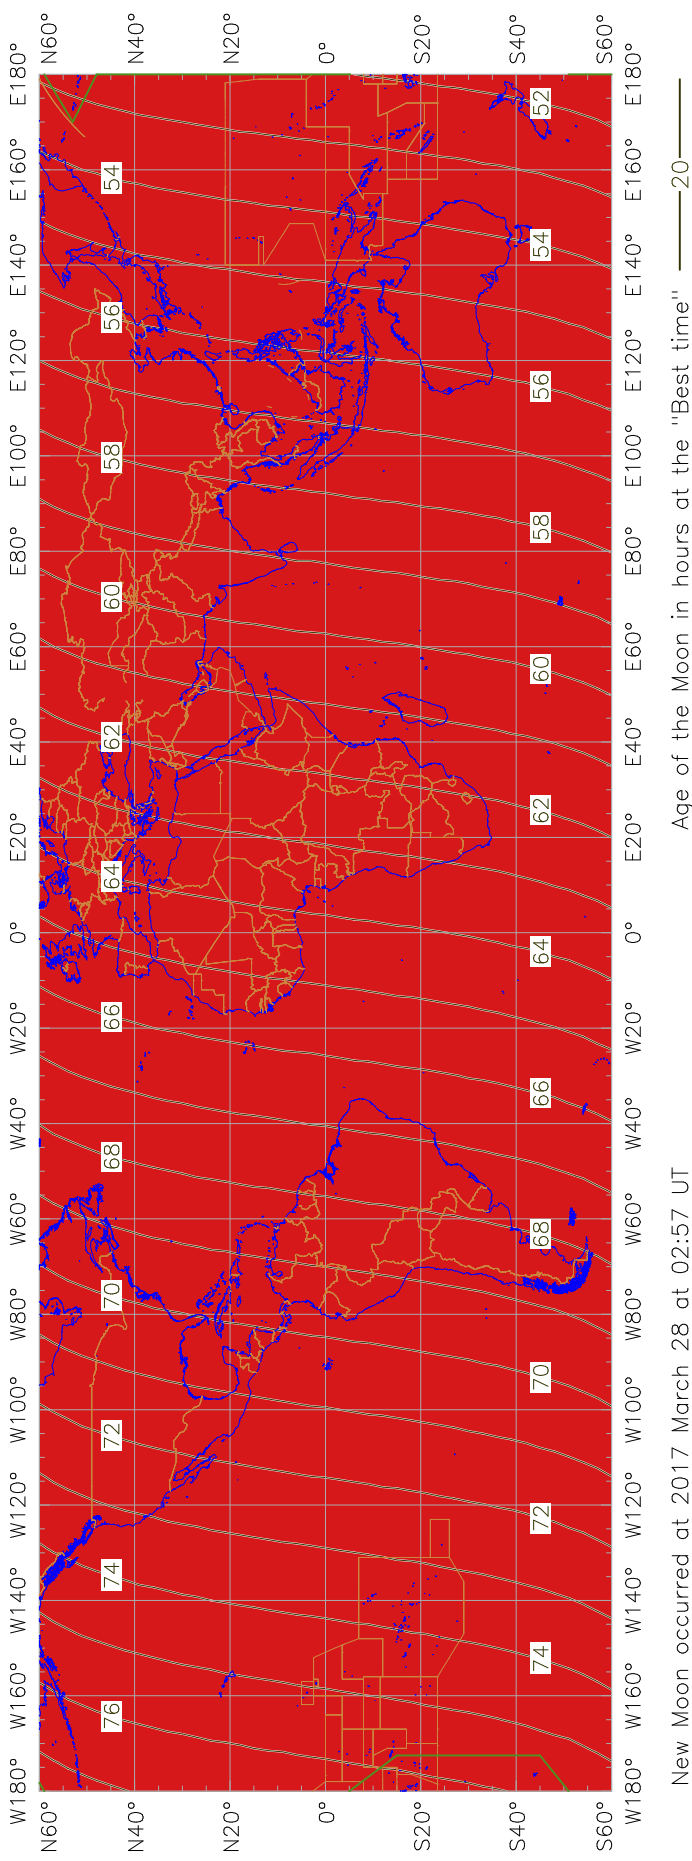

Visibility of the New Crescent Moon for 2017 March 30 (Rajab 1438 AH)

New Moon occurred at 2017 March 28 at 02:57 UT

New Crescent Moon Visibility Key – Colour Coding of Areas

- | | |
|--|--|
| <ul style="list-style-type: none"> A – Easily visible to the naked eye B – Visible to the naked eye under perfect conditions C – May need optical aid to find the crescent moon initially Moon sets before the Sun Predicted location of first visibility with the naked eye | <ul style="list-style-type: none"> D – Will need optical aid to find the crescent moon E – Not visible with a telescope F – Not visible – below the Danjon limit Moon prior to conjunction (new moon) + Predicted location of first visibility with a telescope |
|--|--|