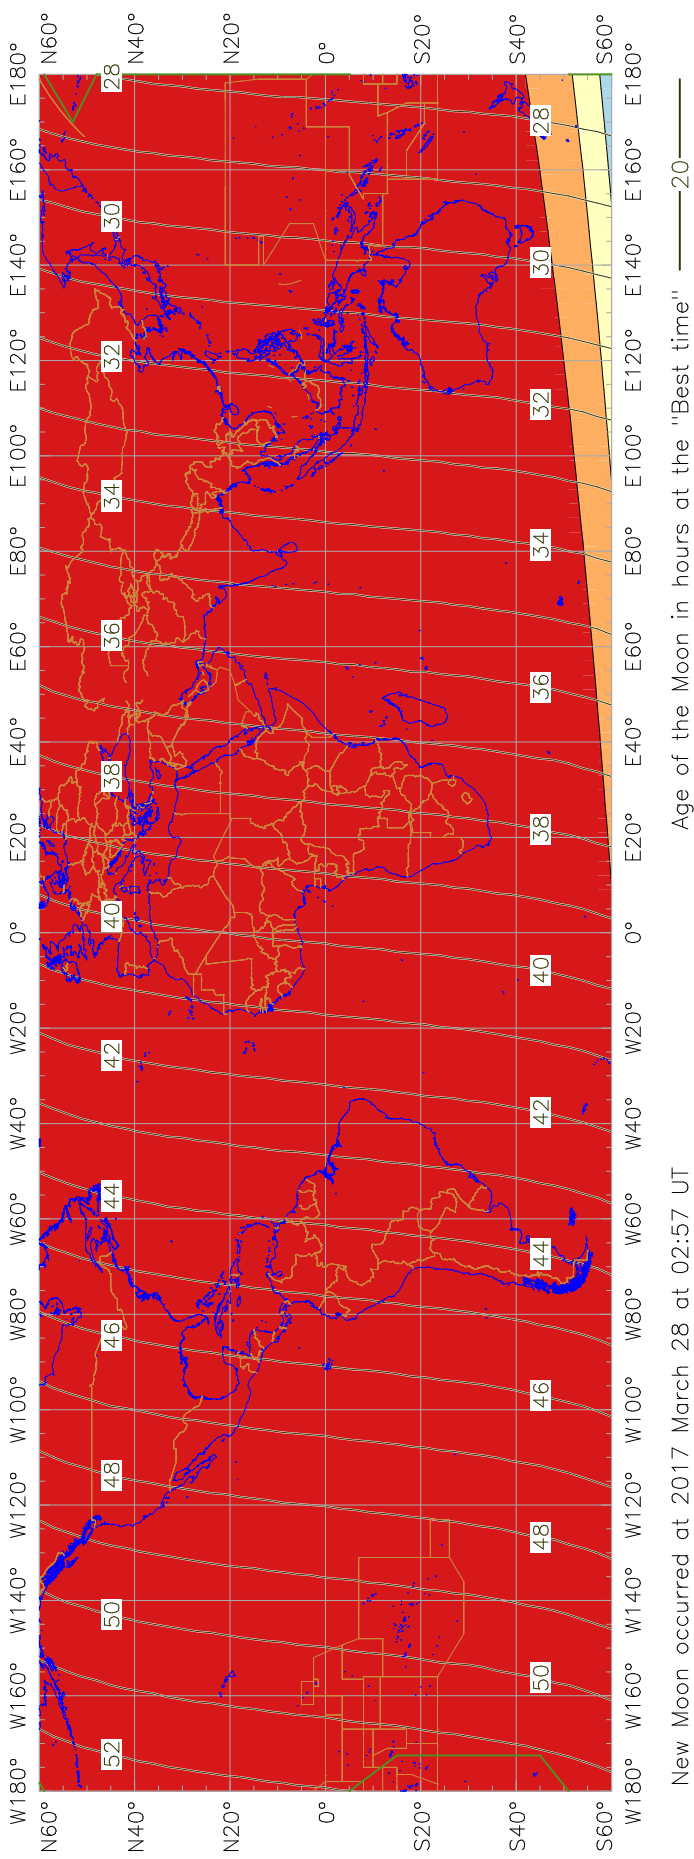

Visibility of the New Crescent Moon for 2017 March 29 (Rajab 1438 AH)

New Moon occurred at 2017 March 28 at 02:57 UT

New Crescent Moon Visibility Key – Colour Coding of Areas

- A – Easily visible to the naked eye
- B – Visible to the naked eye under perfect conditions
- C – May need optical aid to find the crescent moon initially
- D – Will need optical aid to find the crescent moon
- E – Not visible with a telescope
- F – Not visible – below the Danjon limit
- Moon prior to conjunction (new moon)
- Predicted location of first visibility with the naked eye
- Predicted location of first visibility with a telescope