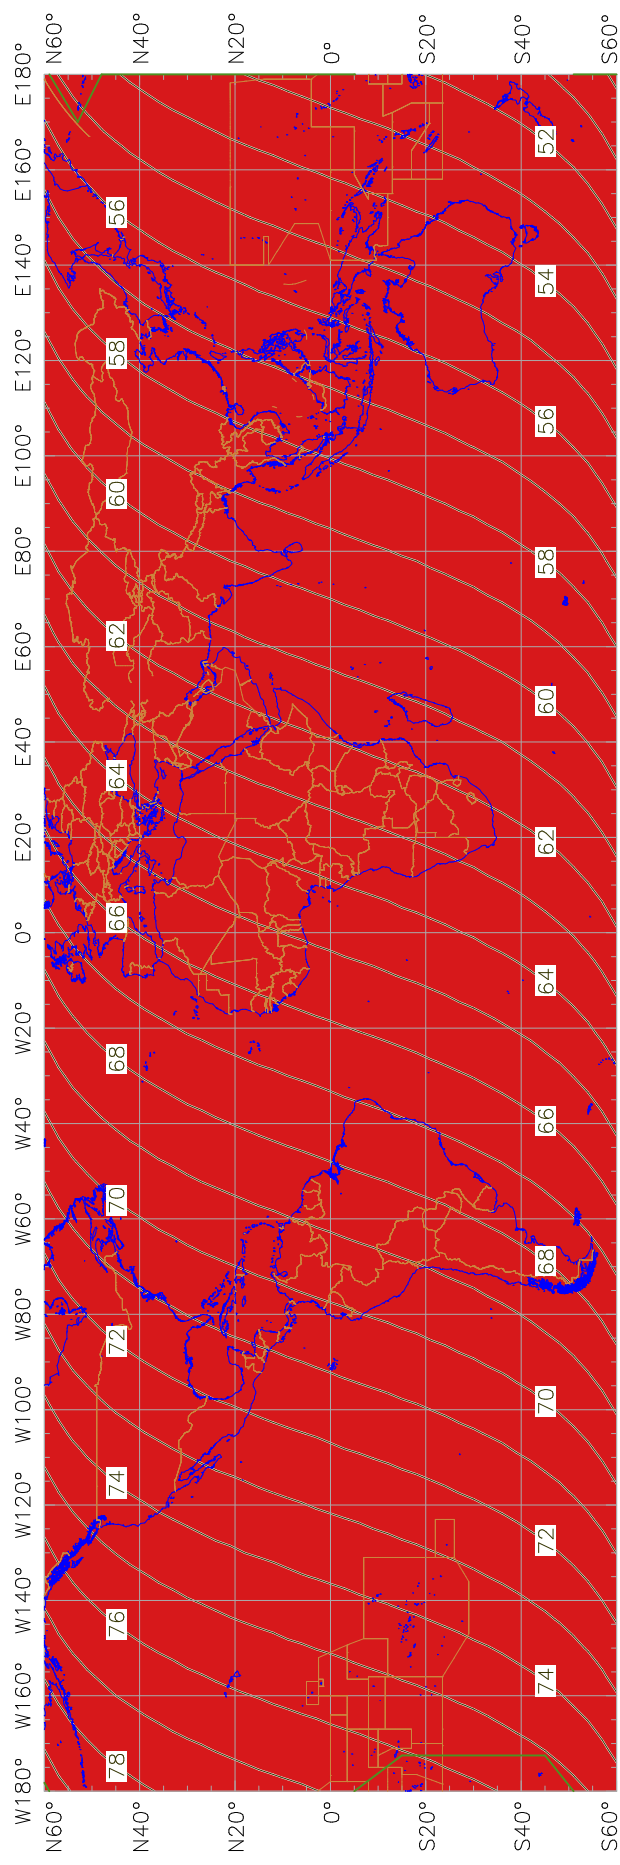

Visibility of the New Crescent Moon for 2017 June 26 (Shawwal 1438 AH)

New Moon occurred at 2017 June 24 at 02:31 UT

Age of the Moon in hours at the "Best time" ————20———

New Crescent Moon Visibility Key – Colour Coding of Areas

- A – Easily visible to the naked eye
- B – Visible to the naked eye under perfect conditions
- C – May need optical aid to find the crescent moon initially
- Moon sets before the Sun
- D – Will need optical aid to find the crescent moon
- E – Not visible with a telescope
- F – Not visible – below the Danjon limit
- Moon prior to conjunction (new moon)
- Predicted location of first visibility with the naked eye
- Predicted location of first visibility with a telescope