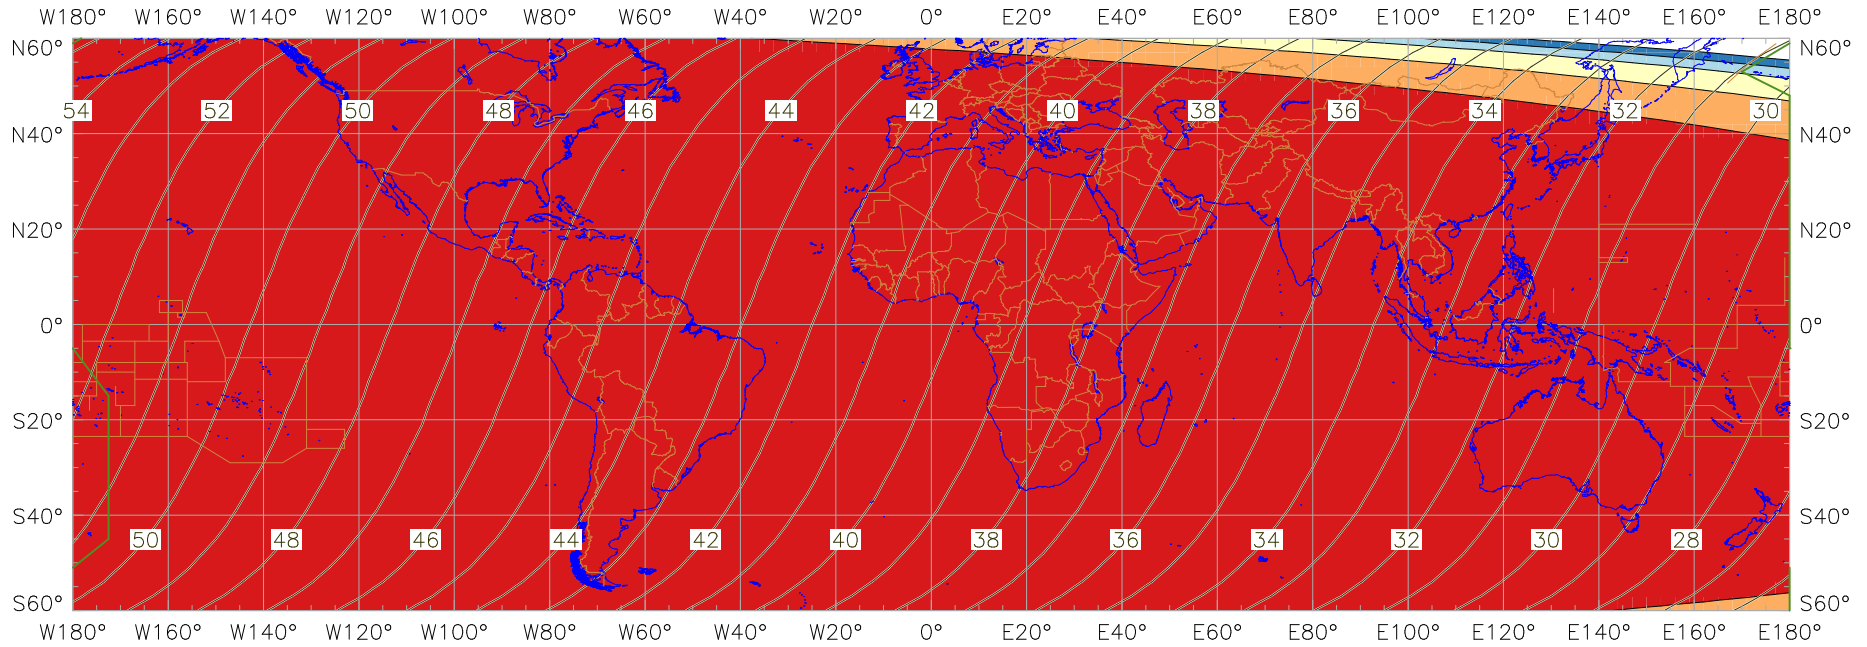

### Visibility of the New Crescent Moon for 2017 June 25 (Shawwal 1438 AH)

New Moon occurred at 2017 June 24 at 02:31 UT

Age of the Moon in hours at the "Best time" ———20———

#### New Crescent Moon Visibility Key – Colour Coding of Shaded Areas

- |   |  |   |   |
|---|--|---|---|
|  | A – Easily visible to the naked eye                          |  | D – Will need optical aid to find the crescent moon     |
|  | B – Visible to the naked eye under perfect conditions        |  | E – Not visible with a conventional telescope           |
|  | C – May need optical aid to find the crescent moon initially |  | F – Not visible – below the Danjon limit                |
|  | Moon sets before the Sun                                     |  | Moon prior to conjunction (new moon)                    |
|  | Predicted location of first visibility with the naked eye    |  | Predicted location of first visibility with a telescope |