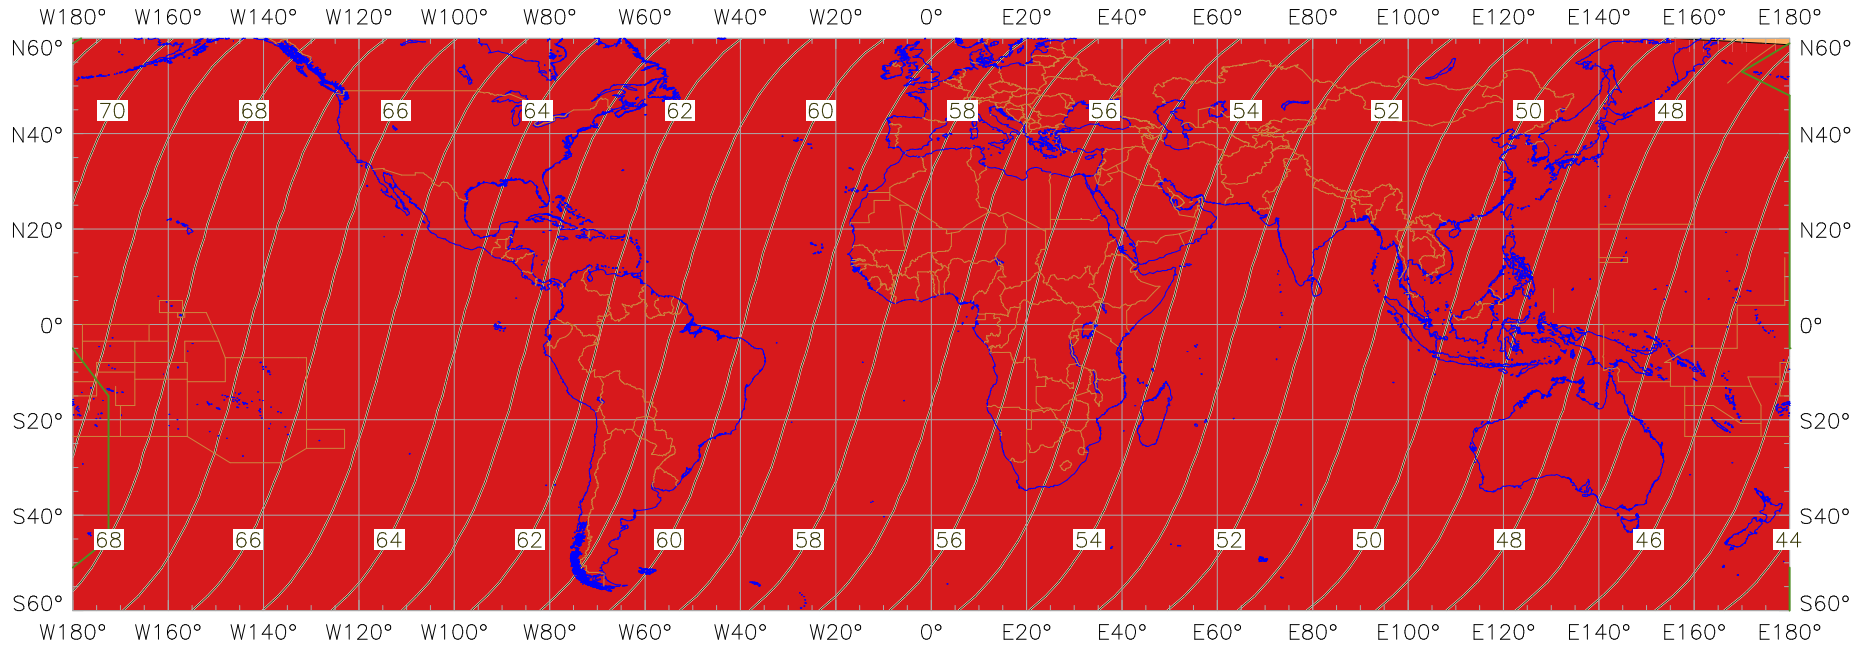

### Visibility of the New Crescent Moon for 2017 July 25 (Dhu al-Qa'da 1438 AH)

New Moon occurred at 2017 July 23 at 09:46 UT

Age of the Moon in hours at the "Best time" ———20———

#### New Crescent Moon Visibility Key – Colour Coding of Shaded Areas

- |   |  |   |   |
|---|--|---|---|
|  | A – Easily visible to the naked eye                          |  | D – Will need optical aid to find the crescent moon     |
|  | B – Visible to the naked eye under perfect conditions        |  | E – Not visible with a conventional telescope           |
|  | C – May need optical aid to find the crescent moon initially |  | F – Not visible – below the Danjon limit                |
|  | Moon sets before the Sun                                     |  | Moon prior to conjunction (new moon)                    |
|  | Predicted location of first visibility with the naked eye    |  | Predicted location of first visibility with a telescope |