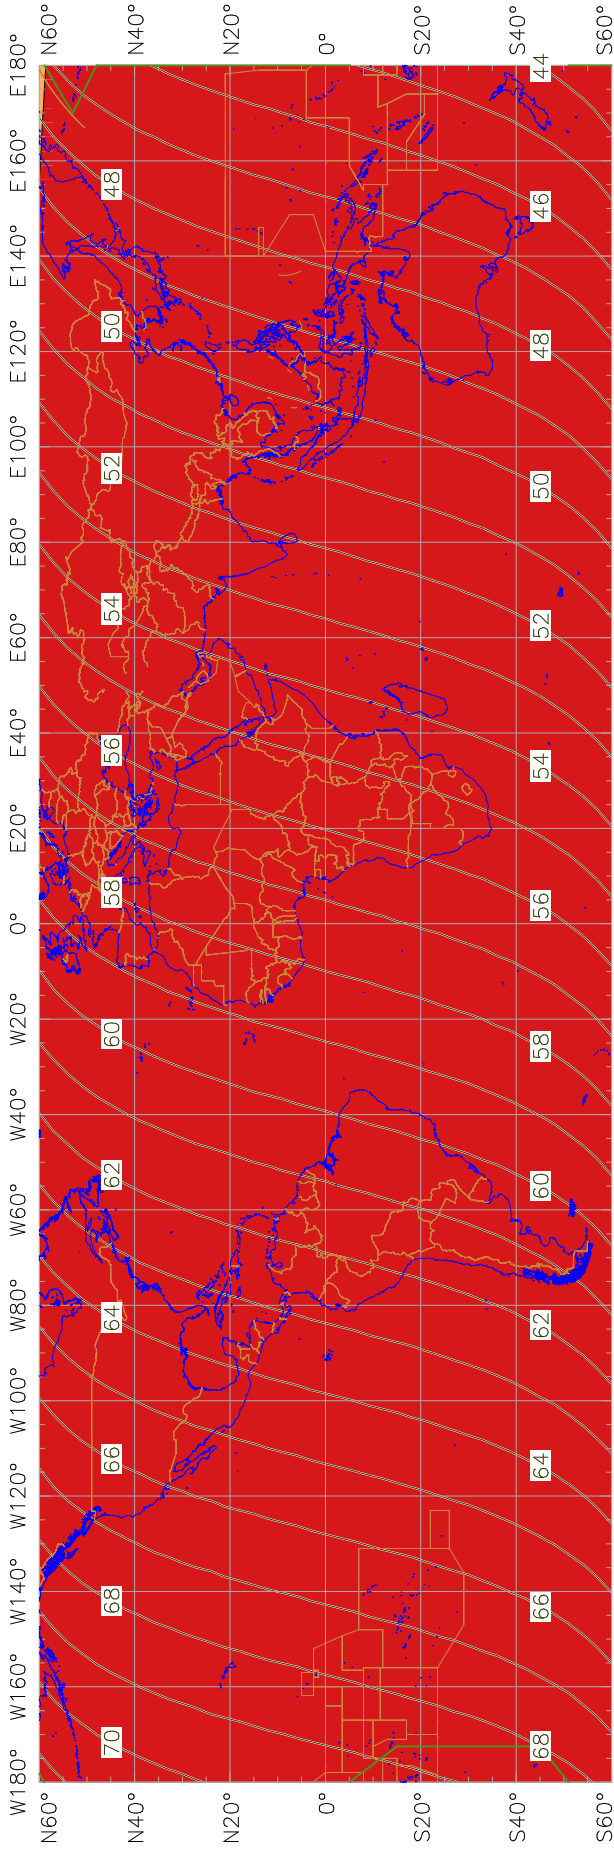

Visibility of the New Crescent Moon for 2017 July 25 (Dhu al-Qa'da 1438 AH)

New Moon occurred at 2017 July 23 at 09:46 UT

Age of the Moon in hours at the "Best time" ————20————

New Crescent Moon Visibility Key – Colour Coding of Areas

- | | | | |
|---|--|---|---|
|  | A – Easily visible to the naked eye |  | D – Will need optical aid to find the crescent moon |
|  | B – Visible to the naked eye under perfect conditions |  | E – Not visible with a telescope |
|  | C – May need optical aid to find the crescent moon initially |  | F – Not visible – below the Danjon limit |
|  | Moon sets before the Sun |  | Moon prior to conjunction (new moon) |
|  | Predicted location of first visibility with the naked eye |  | Predicted location of first visibility with a telescope |