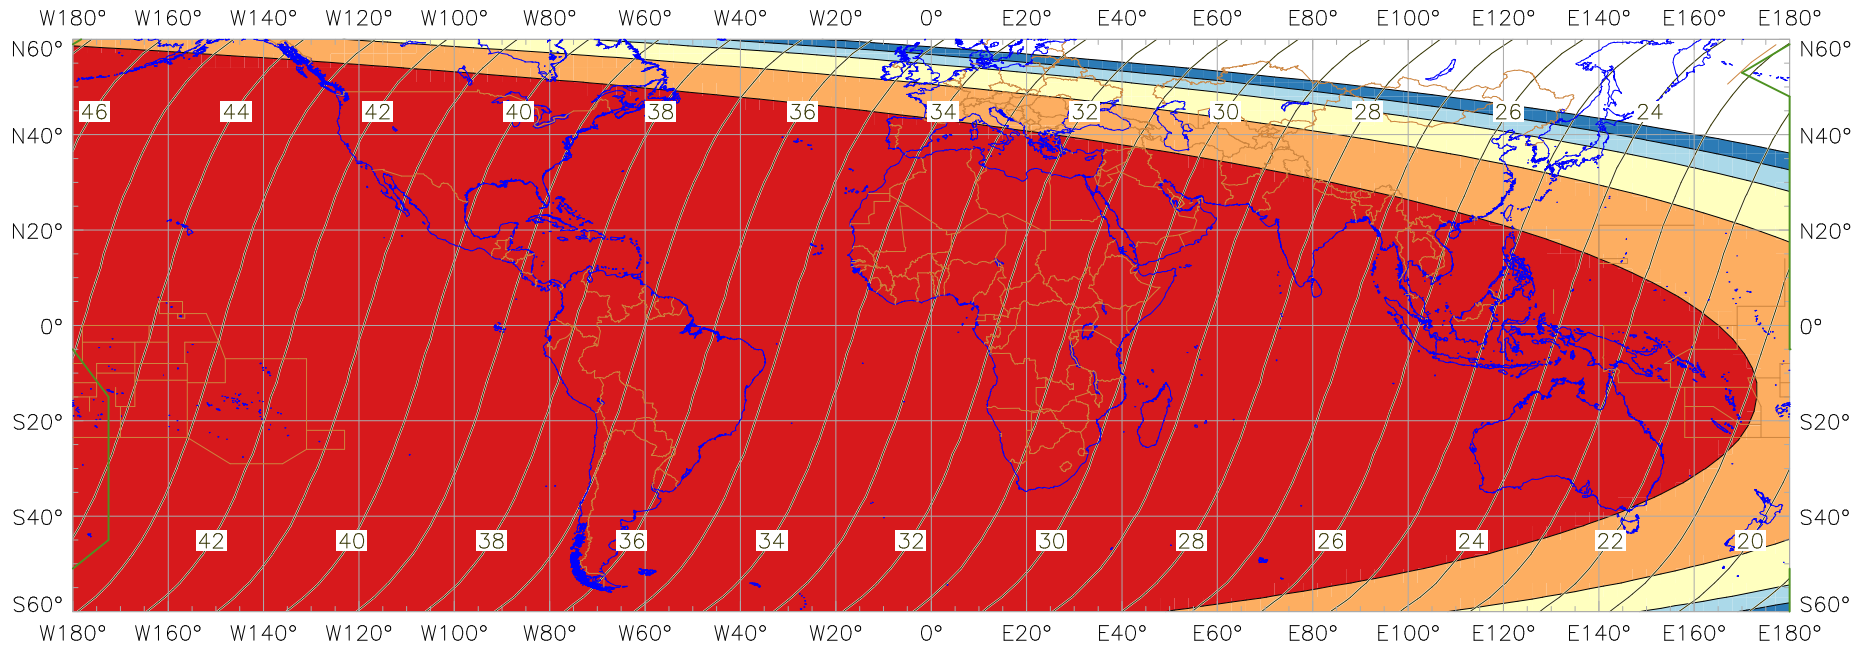

### Visibility of the New Crescent Moon for 2017 July 24 (Dhu al-Qa'da 1438 AH)

New Moon occurred at 2017 July 23 at 09:46 UT

Age of the Moon in hours at the "Best time" ——— 20 ———

#### New Crescent Moon Visibility Key – Colour Coding of Shaded Areas

- |                                                                                                                                                  |                                                                                                                                               |
|--------------------------------------------------------------------------------------------------------------------------------------------------|-----------------------------------------------------------------------------------------------------------------------------------------------|
|  A – Easily visible to the naked eye                          |  D – Will need optical aid to find the crescent moon     |
|  B – Visible to the naked eye under perfect conditions        |  E – Not visible with a conventional telescope           |
|  C – May need optical aid to find the crescent moon initially |  F – Not visible – below the Danjon limit                |
|  Moon sets before the Sun                                     |  Moon prior to conjunction (new moon)                    |
|  Predicted location of first visibility with the naked eye    |  Predicted location of first visibility with a telescope |