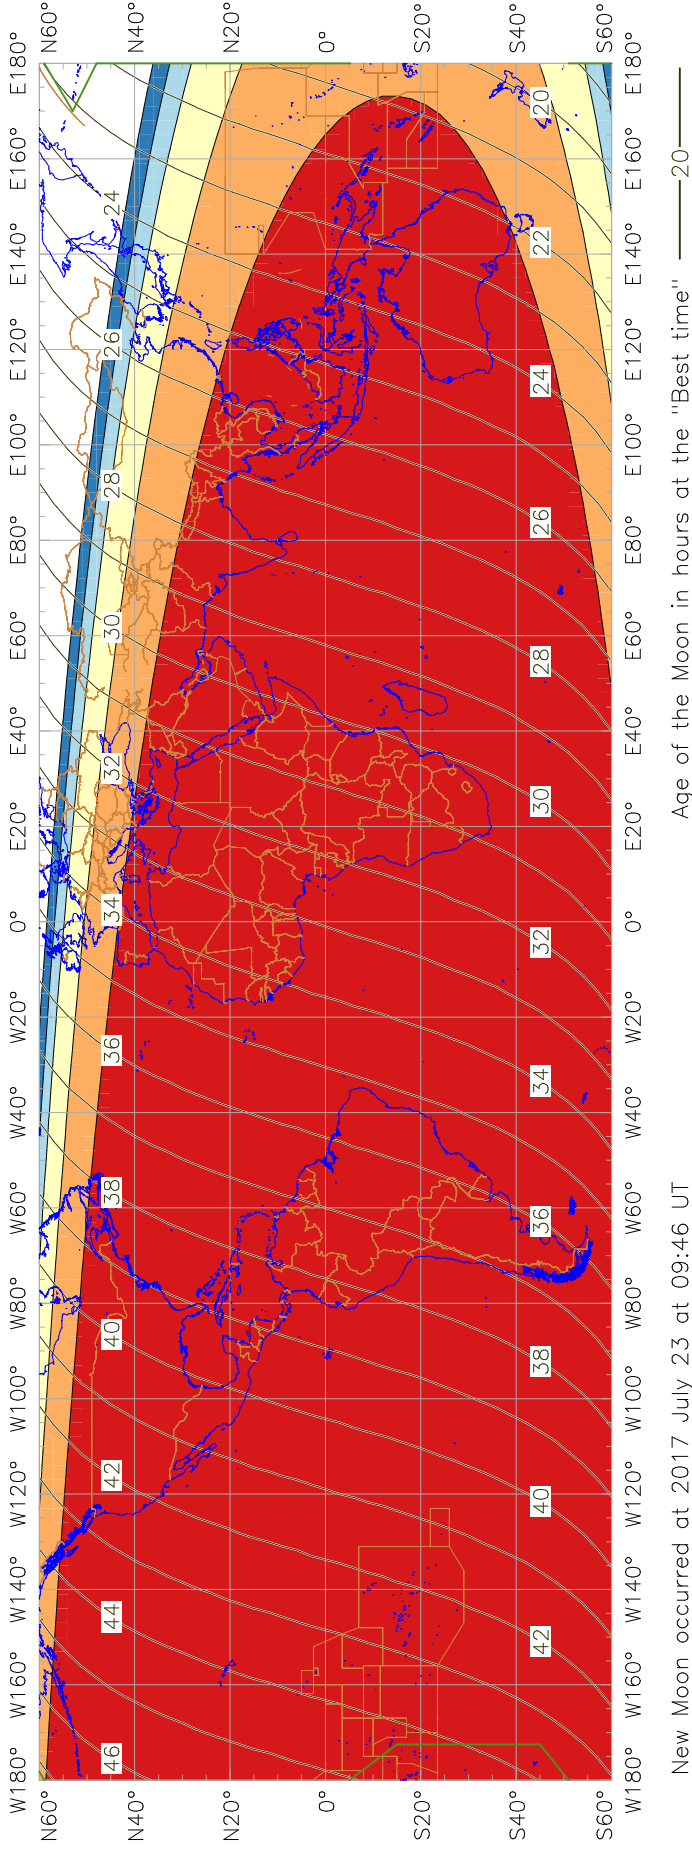

# Visibility of the New Crescent Moon for 2017 July 24 (Dhu al-Qa'da 1438 AH)

New Moon occurred at 2017 July 23 at 09:46 UT

## New Crescent Moon Visibility Key – Colour Coding of Areas

- A – Easily visible to the naked eye
- B – Visible to the naked eye under perfect conditions
- C – May need optical aid to find the crescent moon initially
- Moon sets before the Sun
- D – Will need optical aid to find the crescent moon
- E – Not visible with a telescope
- F – Not visible – below the Danjon limit
- Moon prior to conjunction (new moon)
- Predicted location of first visibility with the naked eye
- Predicted location of first visibility with a telescope