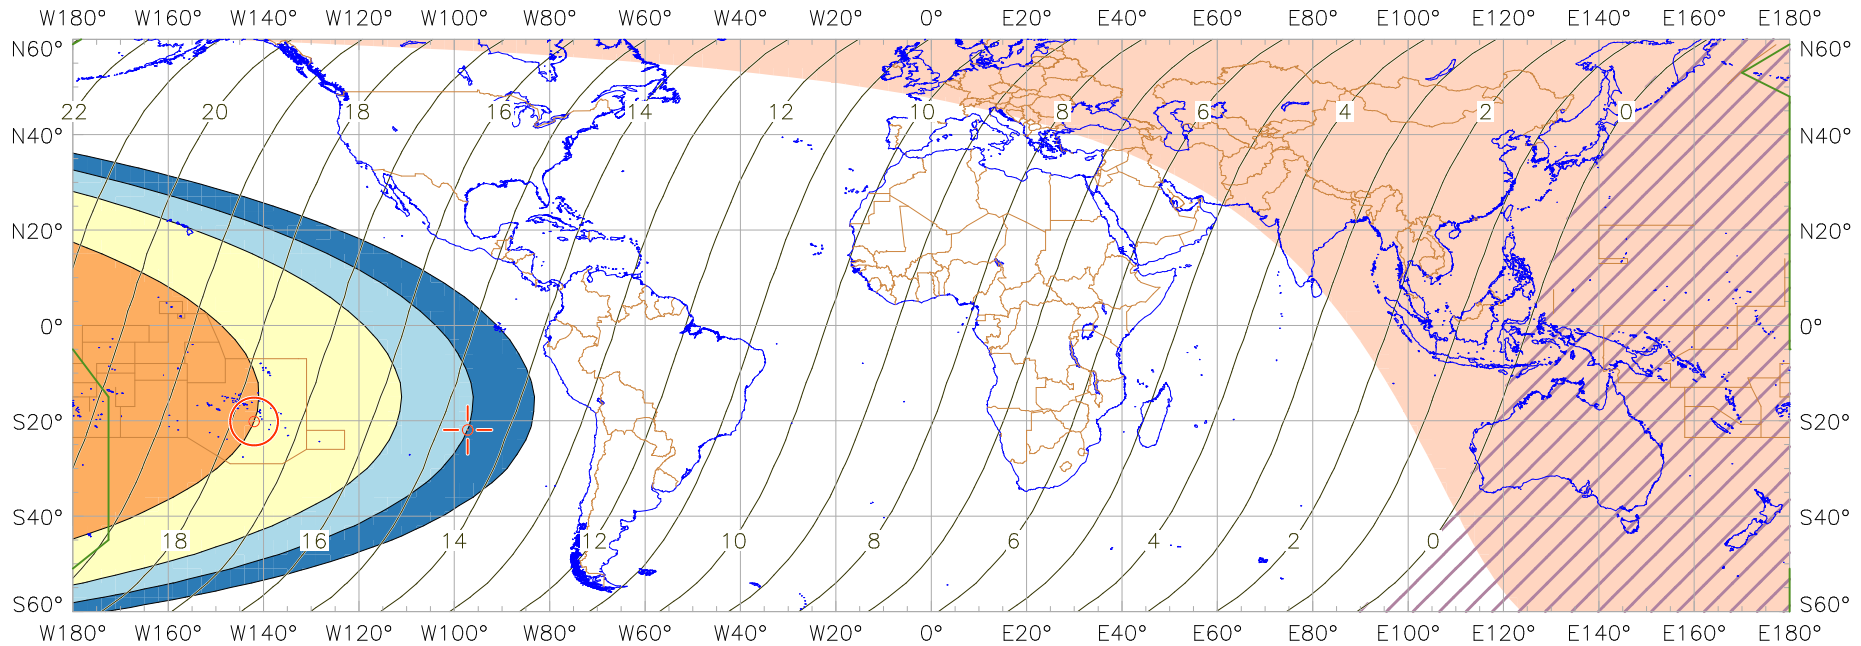

Visibility of the New Crescent Moon for 2017 July 23 (Dhu al-Qa'da 1438 AH)

New Moon occurred at 2017 July 23 at 09:46 UT

Age of the Moon at first visibility with the naked eye = 17.67 hours

Age of the Moon in hours at the "Best time" ——— 20 ———

Age of the Moon at first visibility with a telescope = 14.58 hours

New Crescent Moon Visibility Key – Colour Coding of Shaded Areas

- | | | | |
|---|--|---|---|
|  | A – Easily visible to the naked eye |  | D – Will need optical aid to find the crescent moon |
|  | B – Visible to the naked eye under perfect conditions |  | E – Not visible with a conventional telescope |
|  | C – May need optical aid to find the crescent moon initially |  | F – Not visible – below the Danjon limit |
|  | Moon sets before the Sun |  | Moon prior to conjunction (new moon) |
|  | Predicted location of first visibility with the naked eye |  | Predicted location of first visibility with a telescope |