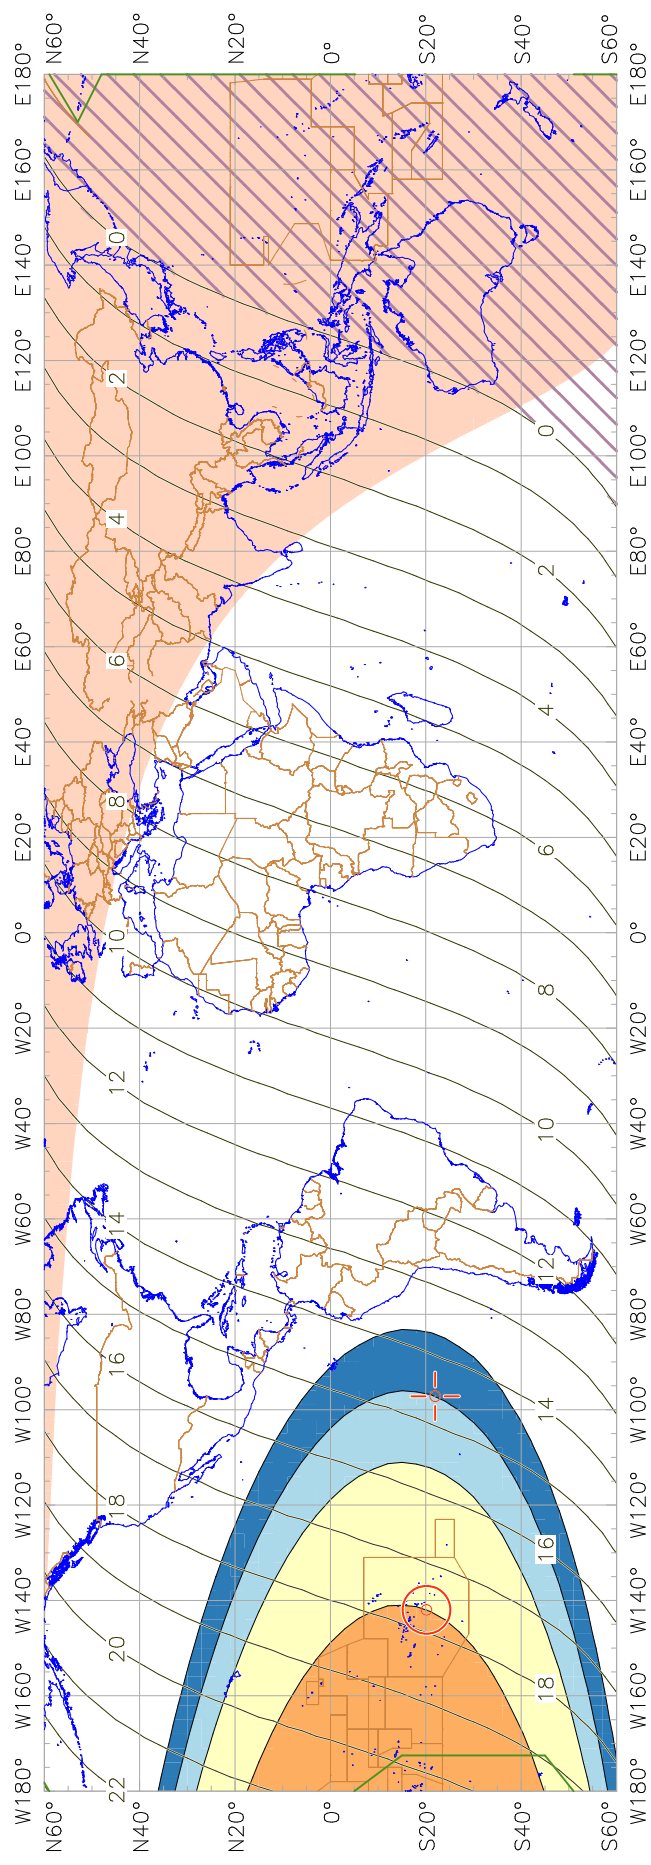

Visibility of the New Crescent Moon for 2017 July 23 (Dhu al-Qa'da 1438 AH)

New Moon occurred at 2017 July 23 at 09:46 UT

Age of the Moon at first visibility with the naked eye = 17.67 hours

Age of the Moon at first visibility with a telescope = 14.58 hours

New Crescent Moon Visibility Key – Colour Coding of Areas

- A – Easily visible to the naked eye
- B – Visible to the naked eye under perfect conditions
- C – May need optical aid to find the crescent moon initially
- Moon sets before the Sun
- Predicted location of first visibility with the naked eye
- D – Will need optical aid to find the crescent moon
- E – Not visible with a telescope
- F – Not visible – below the Danjon limit
- Moon prior to conjunction (new moon)
- + Predicted location of first visibility with a telescope