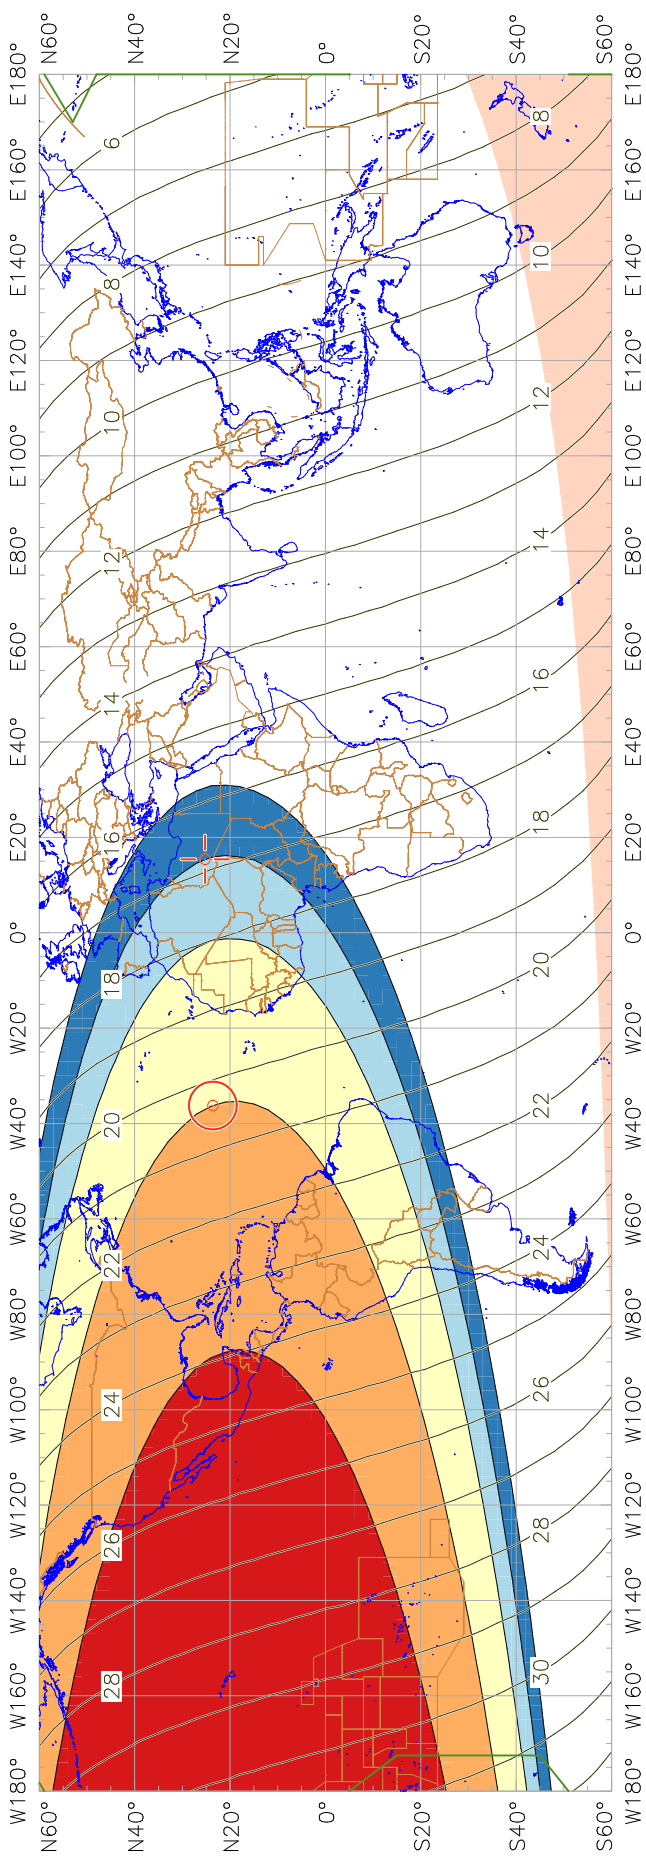

Visibility of the New Crescent Moon for 2017 January 28 (Jumada al-Ula 1438 AH)

New Moon occurred at 2017 January 28 at 00:07 UT

Age of the Moon at first visibility with the naked eye = 20.35 hours

Age of the Moon in hours at the "Best time" = 20

Age of the Moon at first visibility with a telescope = 16.81 hours

New Crescent Moon Visibility Key – Colour Coding of Areas

- A – Easily visible to the naked eye
- B – Visible to the naked eye under perfect conditions
- C – May need optical aid to find the crescent moon initially
- Moon sets before the Sun
- D – Will need optical aid to find the crescent moon
- E – Not visible with a telescope
- F – Not visible – below the Danjon limit
- Moon prior to conjunction (new moon)
- Predicted location of first visibility with the naked eye
- Predicted location of first visibility with a telescope