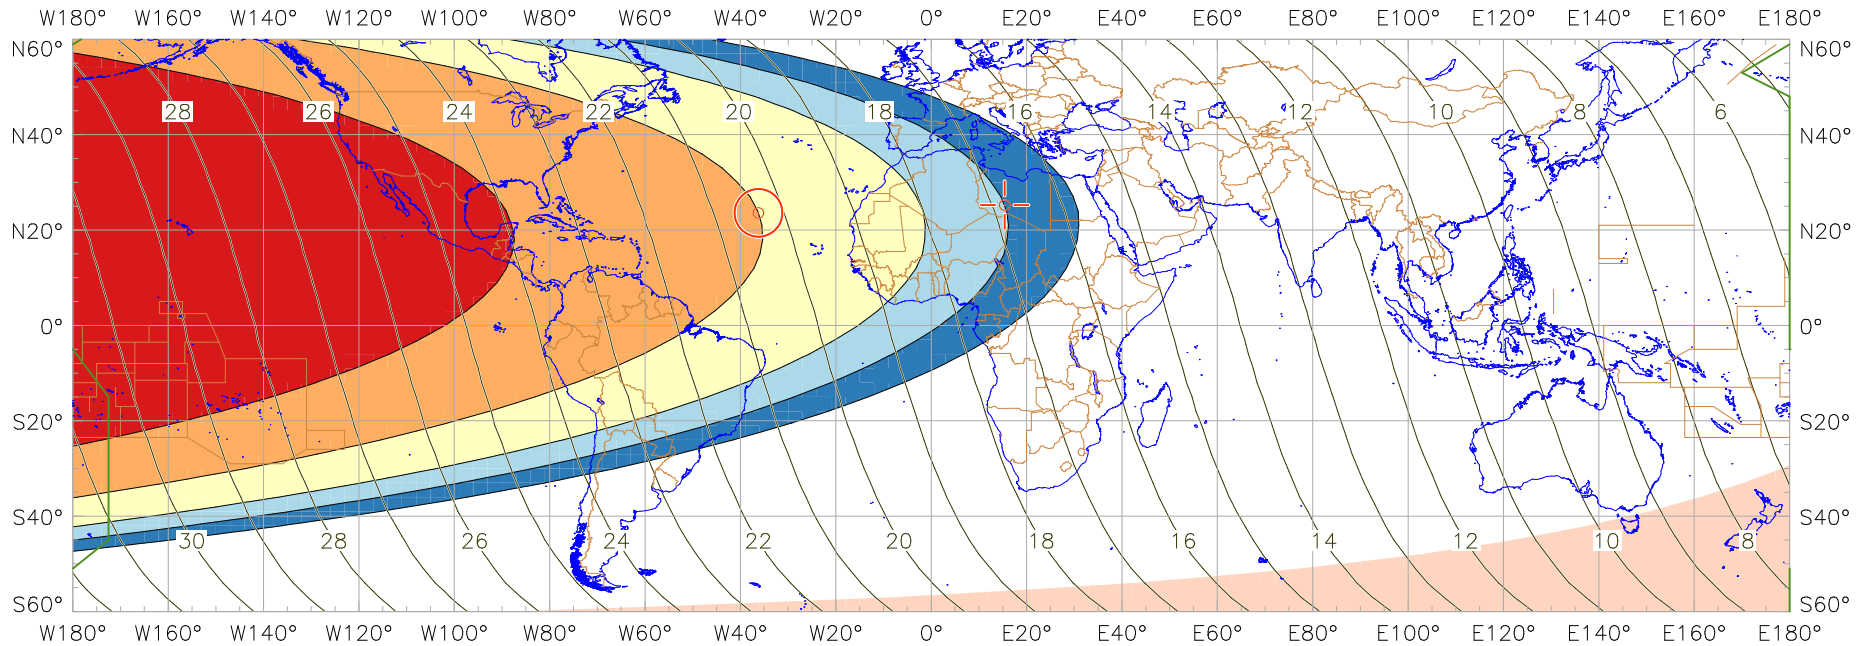

### Visibility of the New Crescent Moon for 2017 January 28 (Jumada al-Ula 1438 AH)

New Moon occurred at 2017 January 28 at 00:07 UT  
 Age of the Moon at first visibility with the naked eye = 20.35 hours

Age of the Moon in hours at the "Best time" ——— 20 ———  
 Age of the Moon at first visibility with a telescope = 16.81 hours