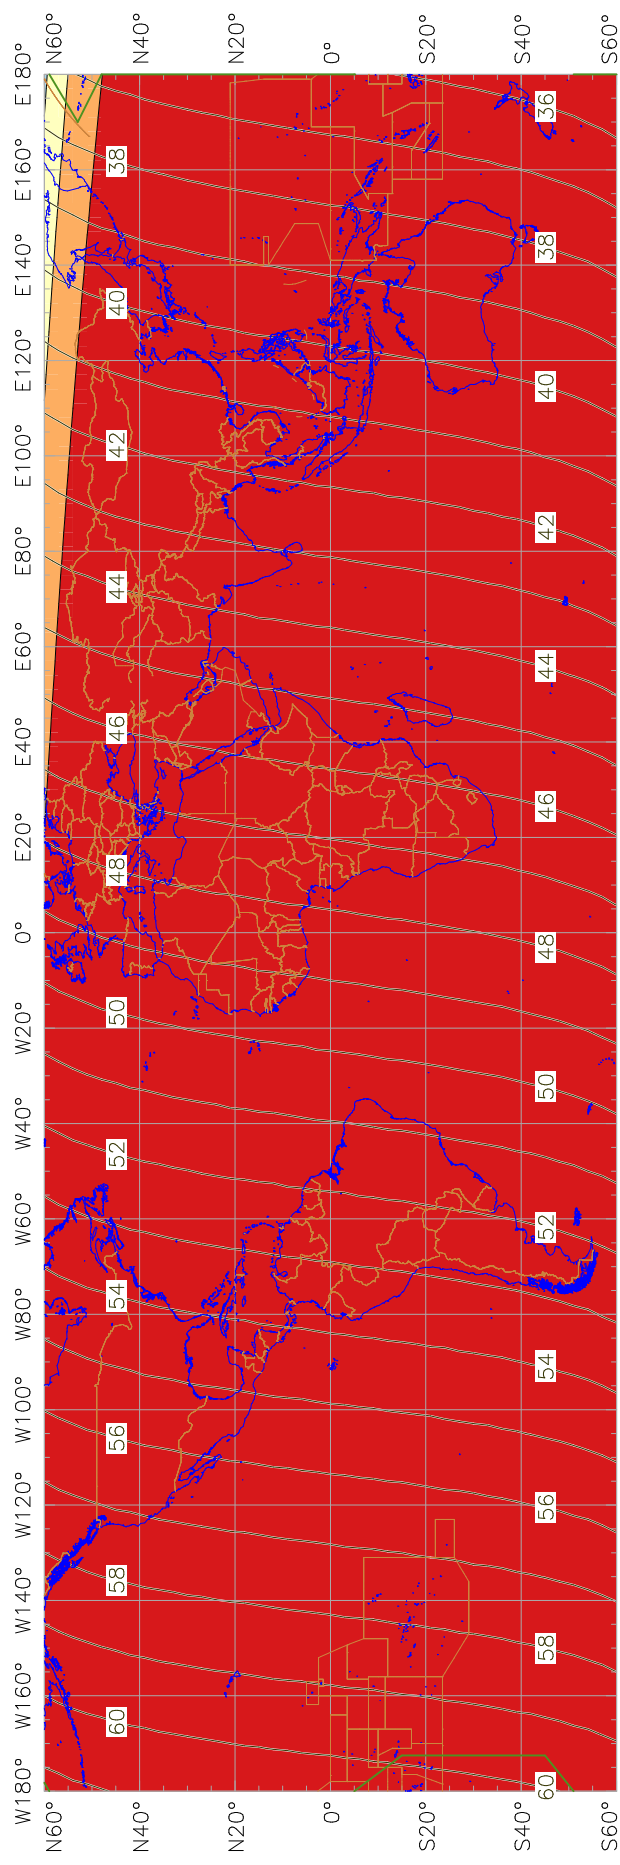

Visibility of the New Crescent Moon for 2017 August 23 (Dhu al-Hijja 1438 AH)

New Moon occurred at 2017 August 21 at 18:30 UT

Age of the Moon in hours at the "Best time" ——— 20 ———

New Crescent Moon Visibility Key – Colour Coding of Areas

- A – Easily visible to the naked eye
- B – Visible to the naked eye under perfect conditions
- C – May need optical aid to find the crescent moon initially
- D – Will need optical aid to find the crescent moon
- E – Not visible with a telescope
- F – Not visible – below the Danjon limit
- Moon prior to conjunction (new moon)
- Predicted location of first visibility with the naked eye
- Predicted location of first visibility with a telescope