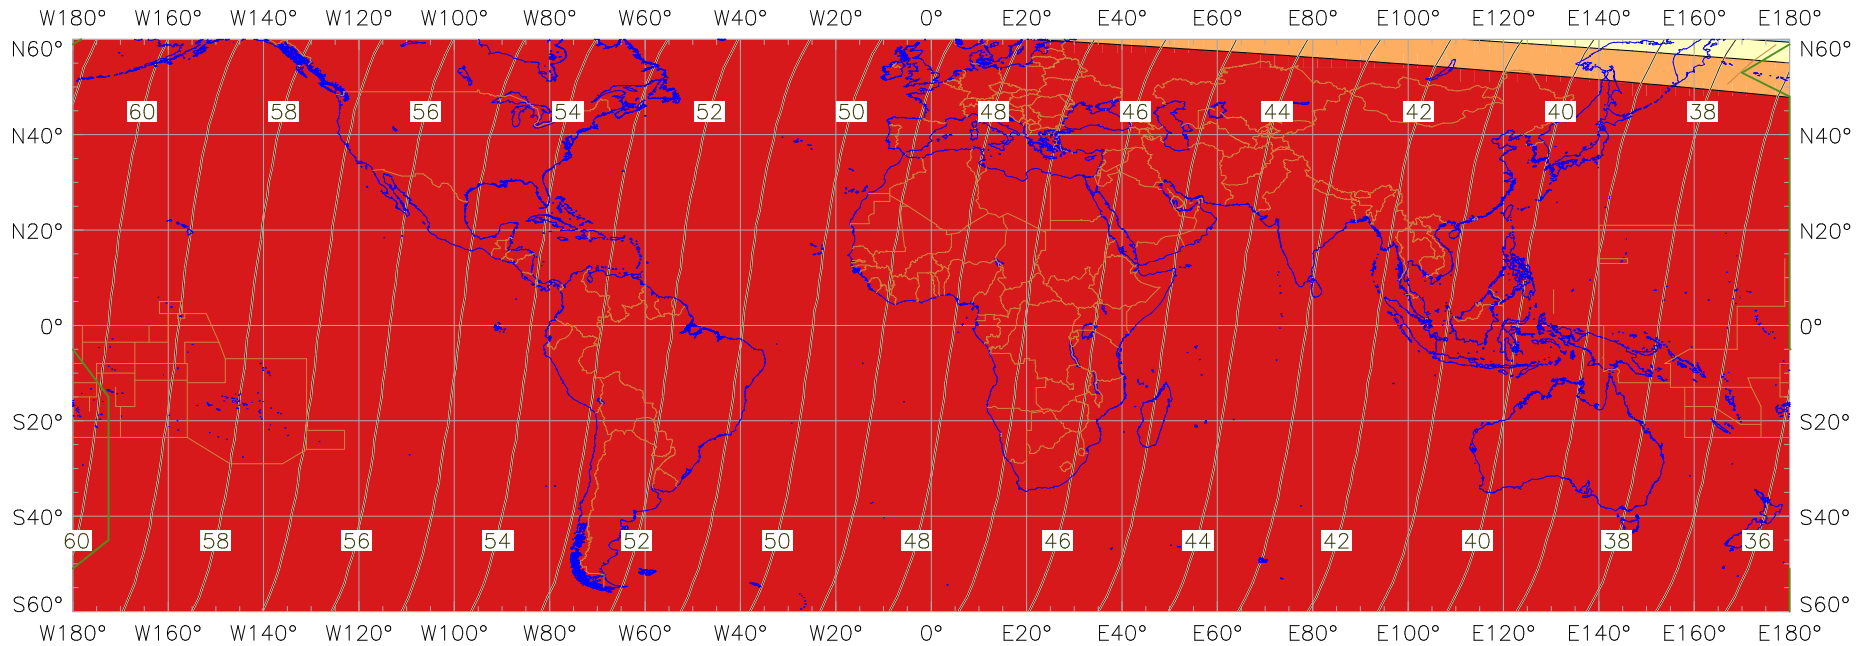

Visibility of the New Crescent Moon for 2017 August 23 (Dhu al-Hijja 1438 AH)

New Moon occurred at 2017 August 21 at 18:30 UT

Age of the Moon in hours at the "Best time" ———20———

New Crescent Moon Visibility Key – Colour Coding of Shaded Areas

- | | | | |
|---|--|---|---|
|  | A – Easily visible to the naked eye |  | D – Will need optical aid to find the crescent moon |
|  | B – Visible to the naked eye under perfect conditions |  | E – Not visible with a conventional telescope |
|  | C – May need optical aid to find the crescent moon initially |  | F – Not visible – below the Danjon limit |
|  | Moon sets before the Sun |  | Moon prior to conjunction (new moon) |
|  | Predicted location of first visibility with the naked eye |  | Predicted location of first visibility with a telescope |