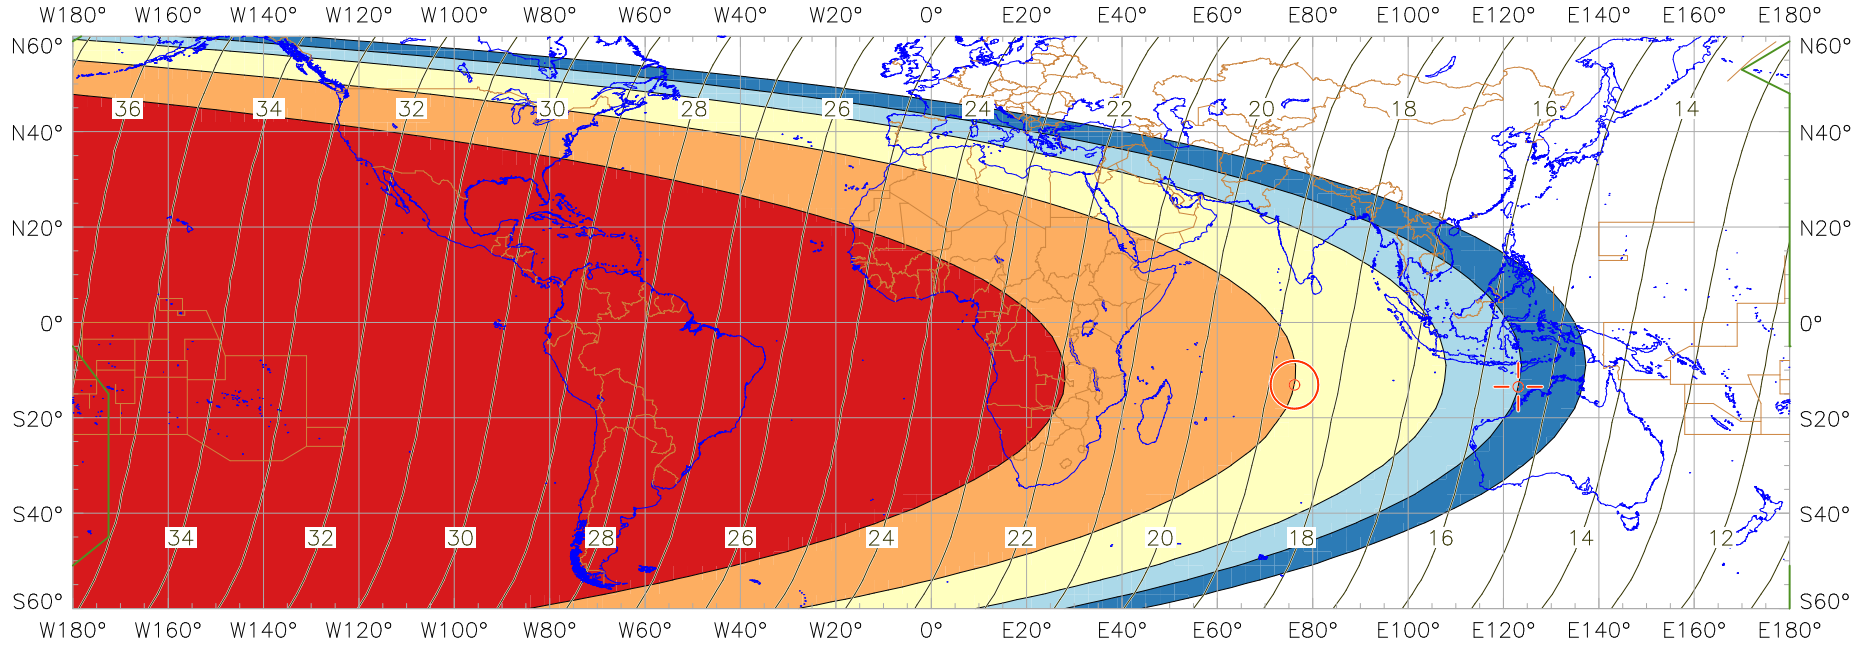

Visibility of the New Crescent Moon for 2017 August 22 (Dhu al-Hijja 1438 AH)

New Moon occurred at 2017 August 21 at 18:30 UT
 Age of the Moon at first visibility with the naked eye = 18.63 hours

Age of the Moon in hours at the "Best time" — 20 —
 Age of the Moon at first visibility with a telescope = 15.44 hours

New Crescent Moon Visibility Key – Colour Coding of Shaded Areas

- | | |
|--|---|
|  A – Easily visible to the naked eye |  D – Will need optical aid to find the crescent moon |
|  B – Visible to the naked eye under perfect conditions |  E – Not visible with a conventional telescope |
|  C – May need optical aid to find the crescent moon initially |  F – Not visible – below the Danjon limit |
|  Moon sets before the Sun |  Moon prior to conjunction (new moon) |
|  Predicted location of first visibility with the naked eye |  Predicted location of first visibility with a telescope |