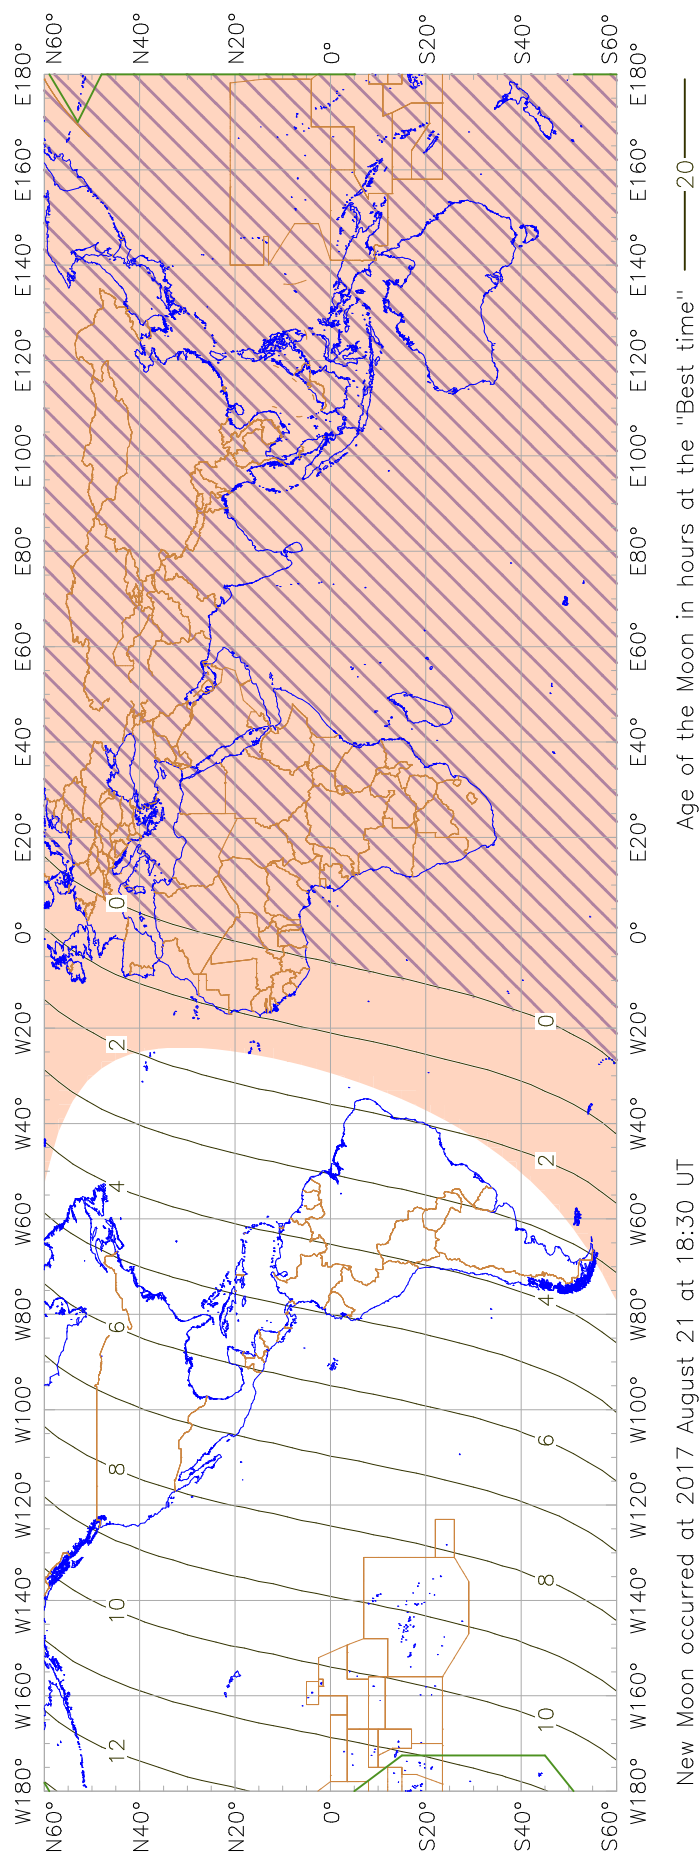

Visibility of the New Crescent Moon for 2017 August 21 (Dhu al-Hijja 1438 AH)

New Crescent Moon Visibility Key – Colour Coding of Areas

- A – Easily visible to the naked eye
- B – Visible to the naked eye under perfect conditions
- C – May need optical aid to find the crescent moon initially
- Moon sets before the Sun
- D – Will need optical aid to find the crescent moon
- E – Not visible with a telescope
- F – Not visible – below the Danjon limit
- Moon prior to conjunction (new moon)
- + Predicted location of first visibility with the naked eye
- + Predicted location of first visibility with a telescope