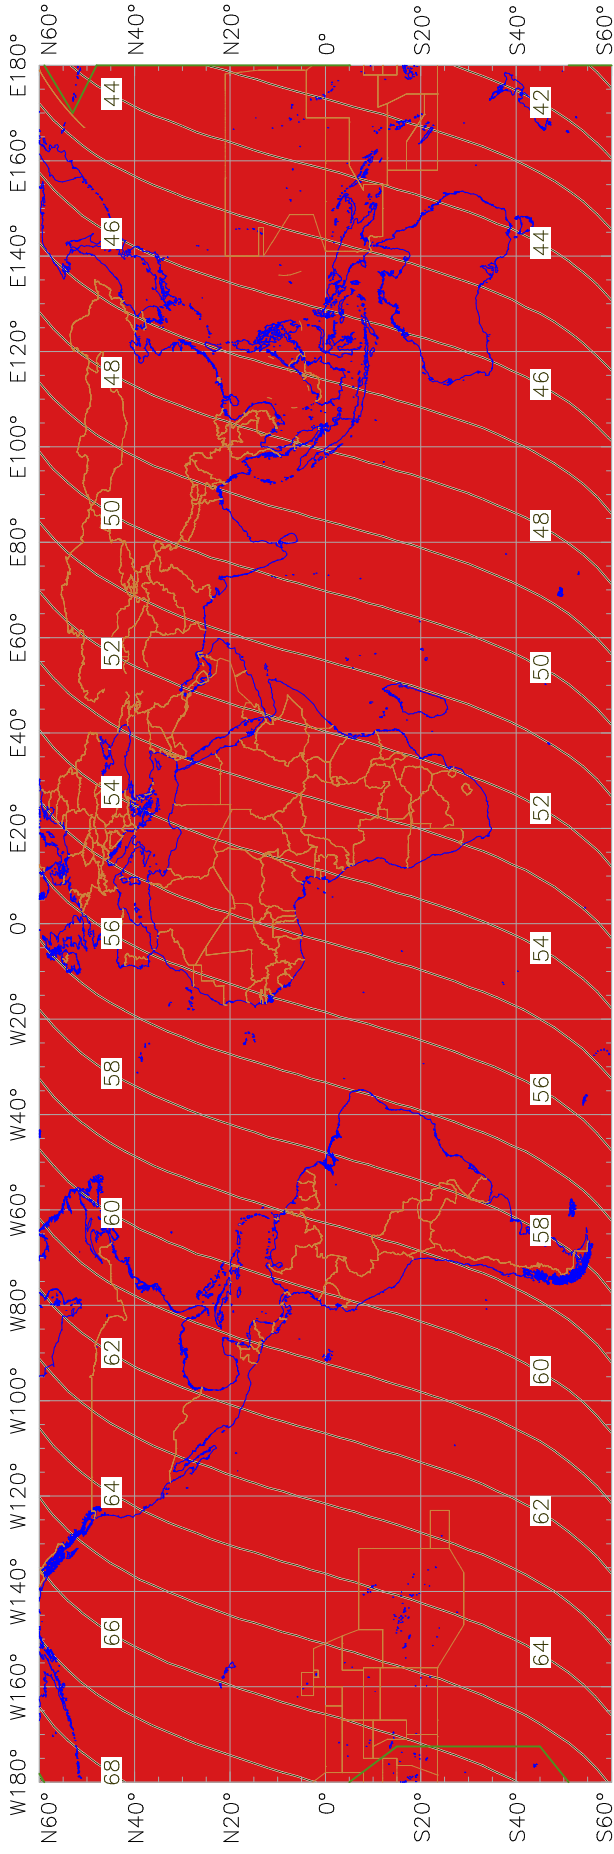

Visibility of the New Crescent Moon for 2017 April 28 (Sha'ban 1438 AH)

New Moon occurred at 2017 April 26 at 12:16 UT

Age of the Moon in hours at the "Best time" ————20————

New Crescent Moon Visibility Key – Colour Coding of Areas

- | | | | |
|---|--|---|---|
|  | A – Easily visible to the naked eye |  | D – Will need optical aid to find the crescent moon |
|  | B – Visible to the naked eye under perfect conditions |  | E – Not visible with a telescope |
|  | C – May need optical aid to find the crescent moon initially |  | F – Not visible – below the Danjon limit |
|  | Moon sets before the Sun |  | Moon prior to conjunction (new moon) |
|  | Predicted location of first visibility with the naked eye |  | Predicted location of first visibility with a telescope |