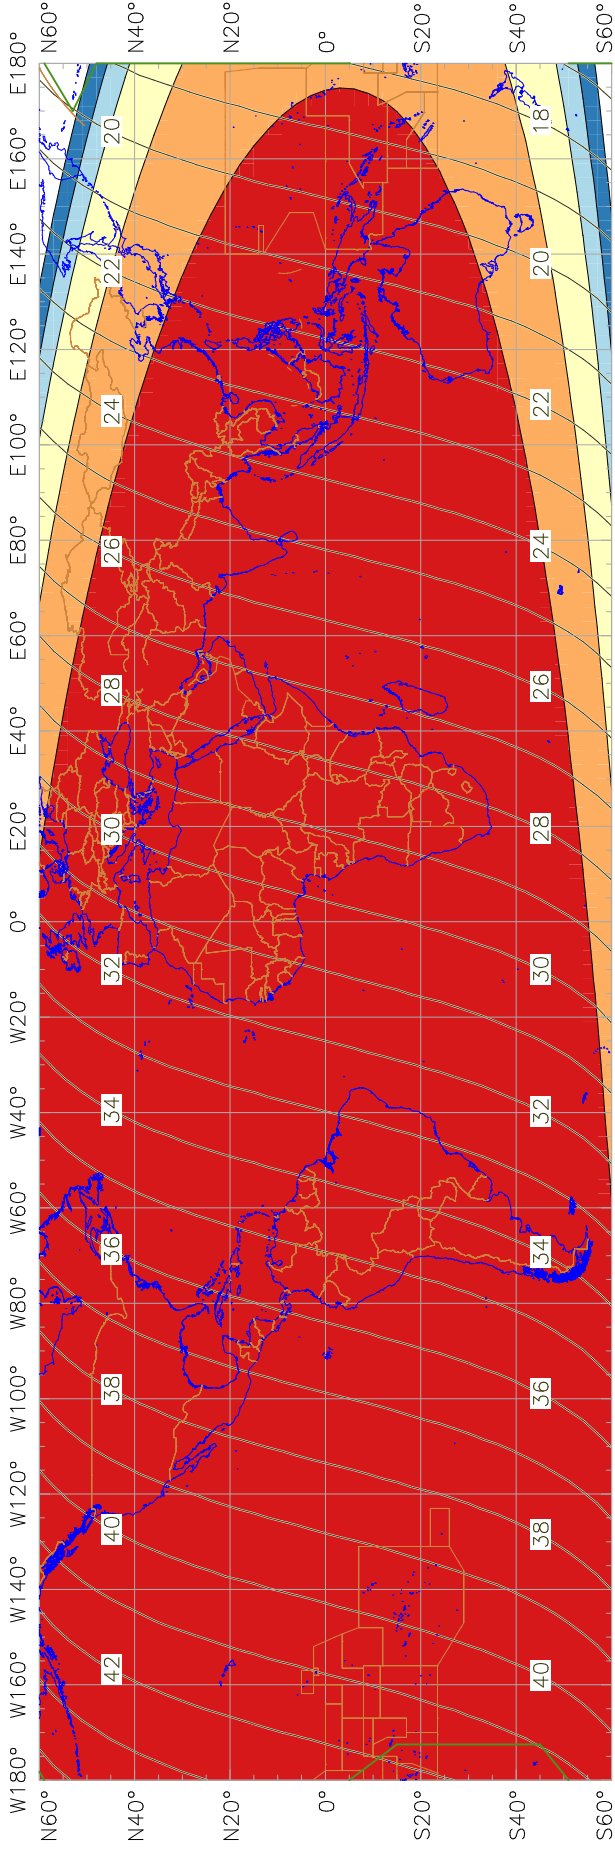

Visibility of the New Crescent Moon for 2017 April 27 (Sha'ban 1438 AH)

New Moon occurred at 2017 April 26 at 12:16 UT

Age of the Moon in hours at the "Best time" ————20

New Crescent Moon Visibility Key – Colour Coding of Areas

- A – Easily visible to the naked eye
- B – Visible to the naked eye under perfect conditions
- C – May need optical aid to find the crescent moon initially
- D – Will need optical aid to find the crescent moon
- E – Not visible with a telescope
- F – Not visible – below the Danjon limit
- Moon prior to conjunction (new moon)
- Predicted location of first visibility with the naked eye
- Predicted location of first visibility with a telescope