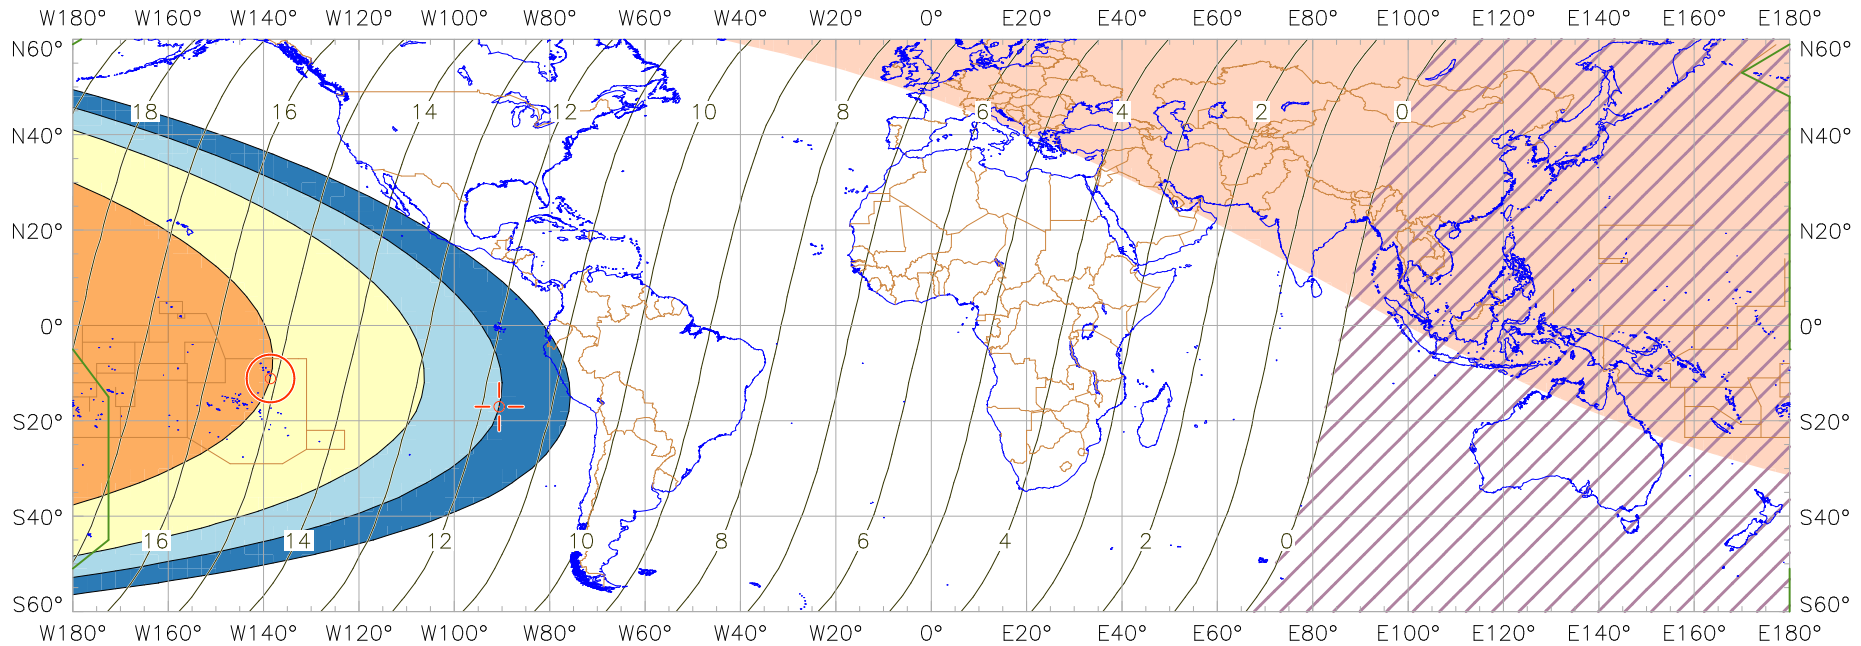

### Visibility of the New Crescent Moon for 2017 April 26 (Sha'ban 1438 AH)

New Moon occurred at 2017 April 26 at 12:16 UT

Age of the Moon at first visibility with the naked eye = 15.09 hours

Age of the Moon in hours at the "Best time" ——— 20 ———

Age of the Moon at first visibility with a telescope = 11.74 hours