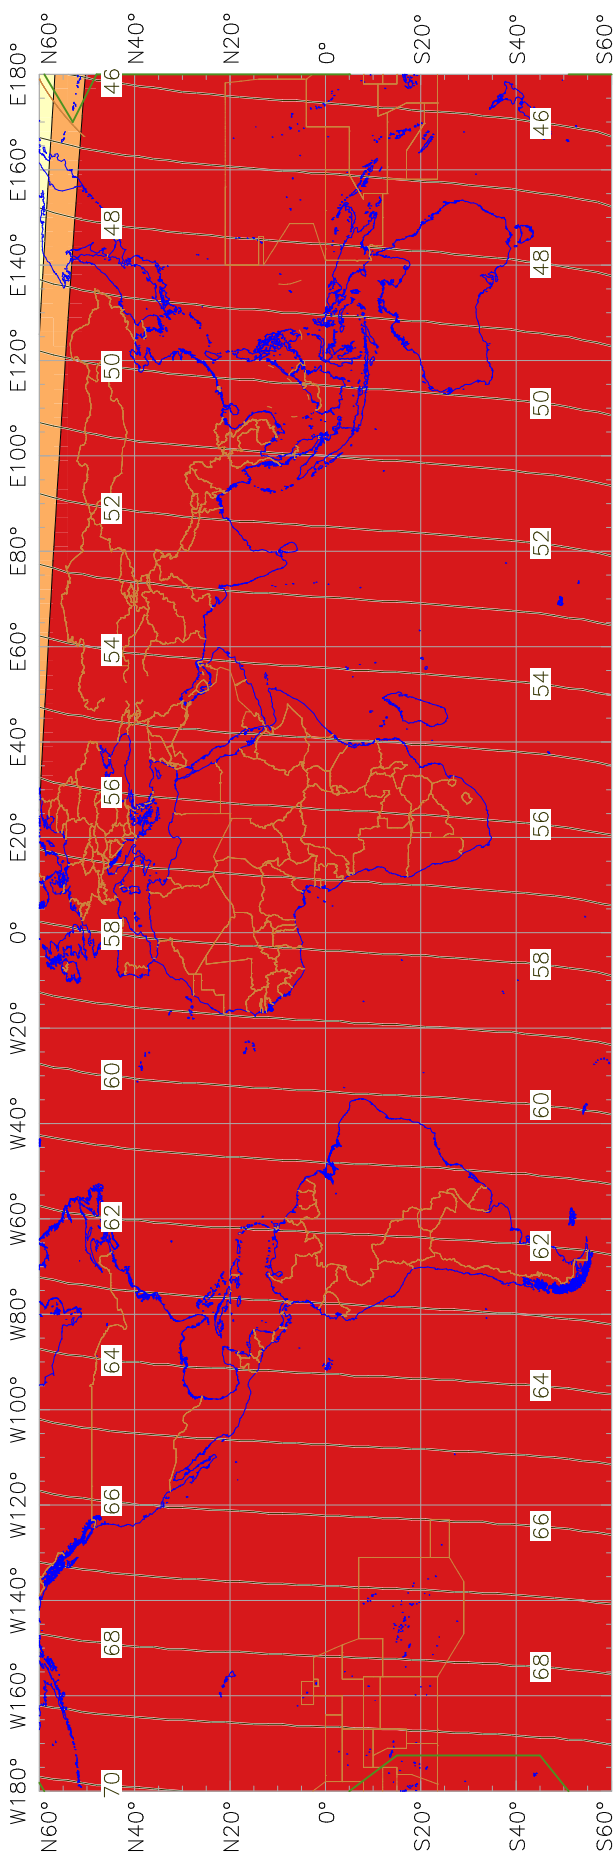

Visibility of the New Crescent Moon for 2016 September 3 (Dhu al-Hijja 1437 AH)

New Moon occurred at 2016 September 1 at 09:03 UT

Age of the Moon in hours at the "Best time" ————20———

New Crescent Moon Visibility Key – Colour Coding of Areas

- A – Easily visible to the naked eye
- B – Visible to the naked eye under perfect conditions
- C – May need optical aid to find the crescent moon initially
- D – Will need optical aid to find the crescent moon
- E – Not visible with a telescope
- F – Not visible – below the Danjon limit
- Moon prior to conjunction (new moon)
- Predicted location of first visibility with the naked eye
- + Predicted location of first visibility with a telescope