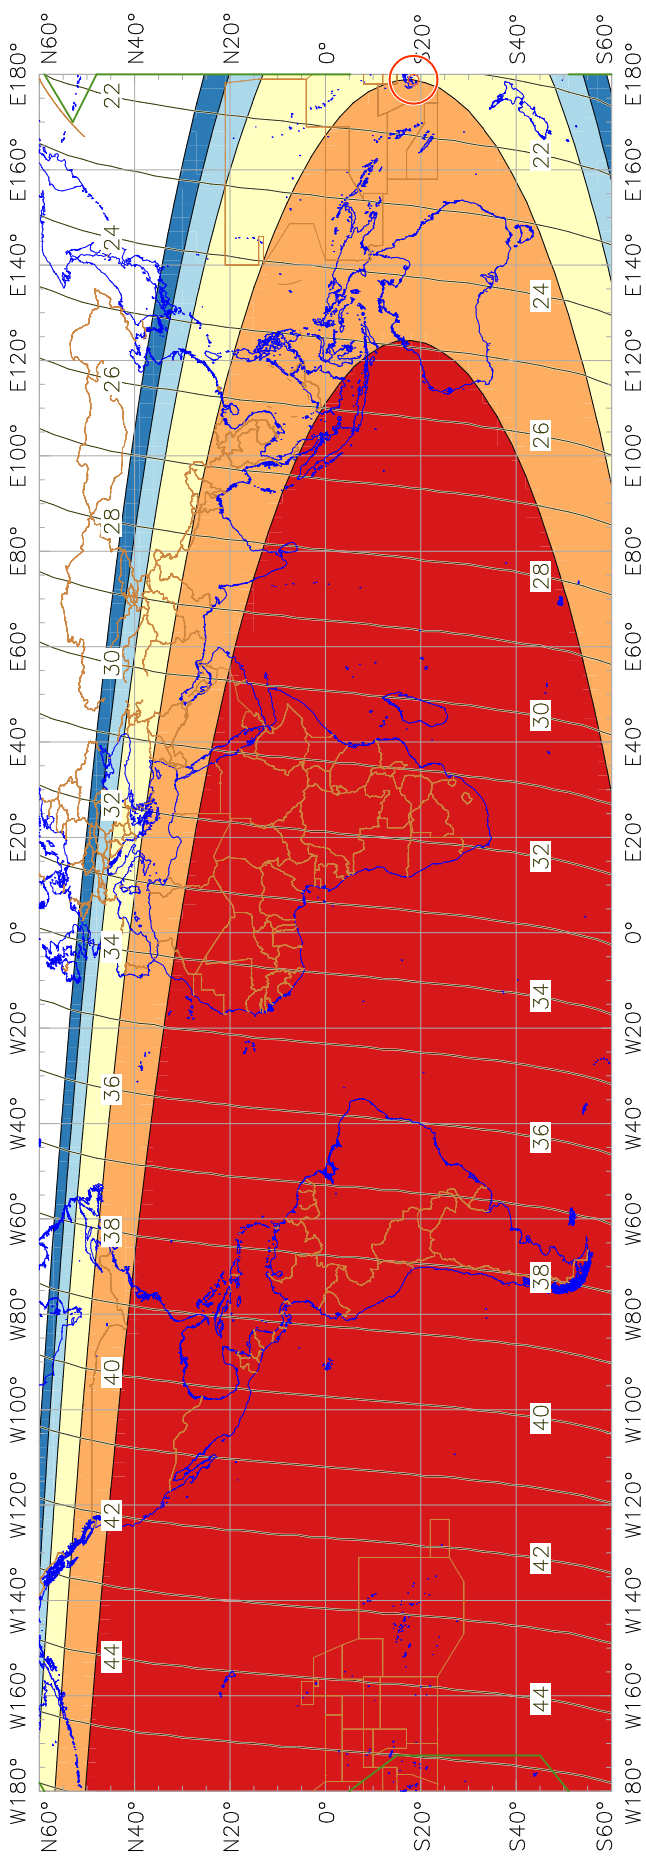

Visibility of the New Crescent Moon for 2016 September 2 (Dhu al-Hijja 1437 AH)

New Moon occurred at 2016 September 1 at 09:03 UT
 Age of the Moon at first visibility with the naked eye = 21.20 hours

Age of the Moon in hours at the "Best time" ————20————

New Crescent Moon Visibility Key – Colour Coding of Areas

- | | | | |
|---------------------------------------------------------------------------------------|--------------------------------------------------------------|---------------------------------------------------------------------------------------|---------------------------------------------------------|
|  | A – Easily visible to the naked eye |  | D – Will need optical aid to find the crescent moon |
|  | B – Visible to the naked eye under perfect conditions |  | E – Not visible with a telescope |
|  | C – May need optical aid to find the crescent moon initially |  | F – Not visible – below the Danjon limit |
|  | Moon sets before the Sun |  | Moon prior to conjunction (new moon) |
|  | Predicted location of first visibility with the naked eye |  | Predicted location of first visibility with a telescope |