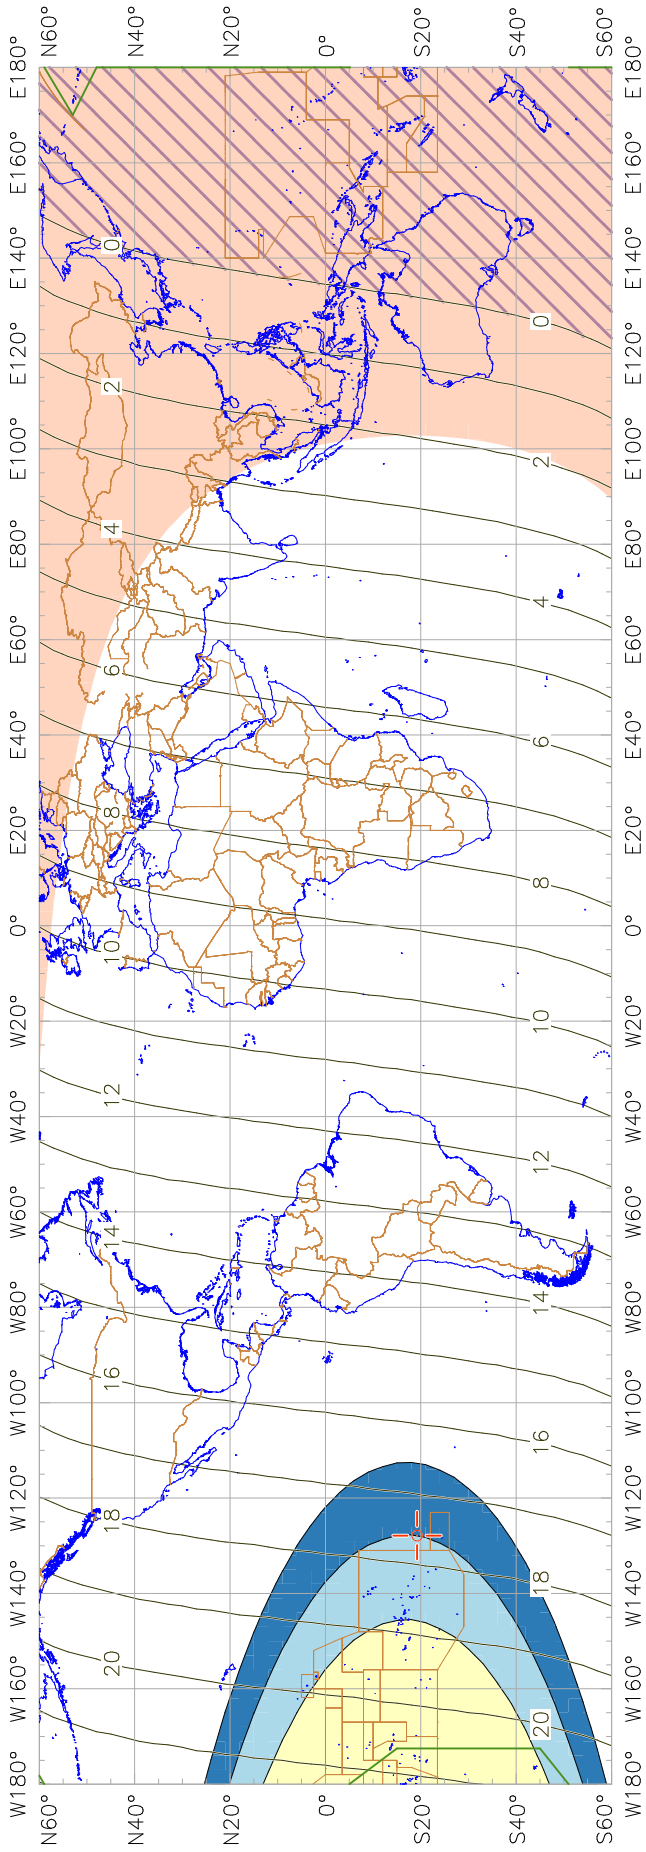

Visibility of the New Crescent Moon for 2016 September 1 (Dhu al-Hijja 1437 AH)

New Moon occurred at 2016 September 1 at 09:03 UT

Age of the Moon in hours at the "Best time" ———— 20 ————

Age of the Moon at first visibility with a telescope = 17.58 hours

New Crescent Moon Visibility Key – Colour Coding of Areas

- A – Easily visible to the naked eye
- B – Visible to the naked eye under perfect conditions
- C – May need optical aid to find the crescent moon initially
- Moon sets before the Sun
- D – Will need optical aid to find the crescent moon
- E – Not visible with a telescope
- F – Not visible – below the Danjon limit
- Moon prior to conjunction (new moon)
- + Predicted location of first visibility with the naked eye
- + Predicted location of first visibility with a telescope