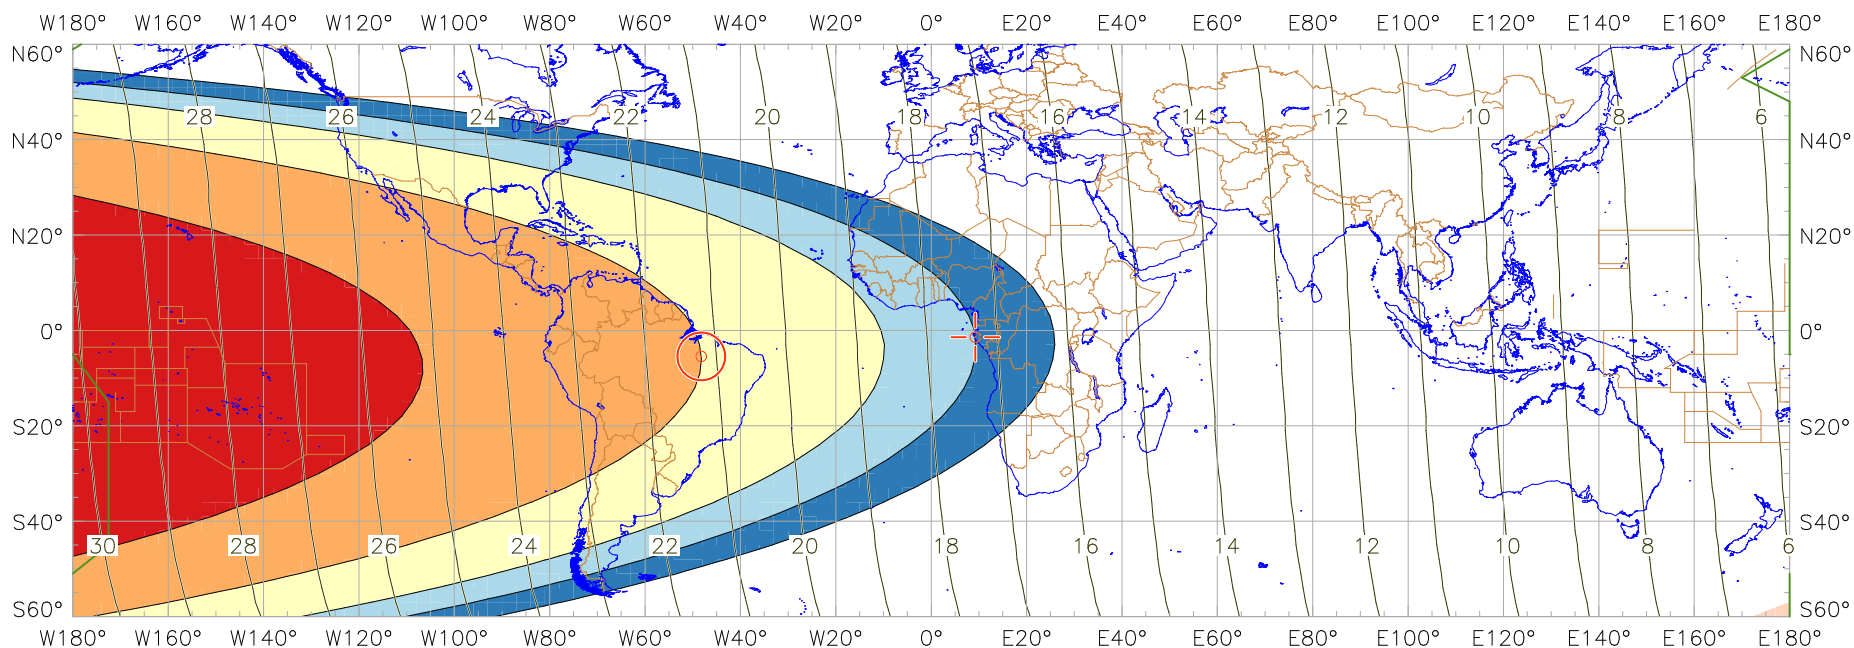

Visibility of the New Crescent Moon for 2016 October 1 (Muharram 1438 AH)

New Moon occurred at 2016 October 1 at 00:11 UT
 Age of the Moon at first visibility with the naked eye = 21.21 hours

Age of the Moon in hours at the "Best time" ——— 20 ———
 Age of the Moon at first visibility with a telescope = 17.31 hours

New Crescent Moon Visibility Key – Colour Coding of Shaded Areas

- | | | | |
|---|--|---|---|
|  | A – Easily visible to the naked eye |  | D – Will need optical aid to find the crescent moon |
|  | B – Visible to the naked eye under perfect conditions |  | E – Not visible with a conventional telescope |
|  | C – May need optical aid to find the crescent moon initially |  | F – Not visible – below the Danjon limit |
|  | Moon sets before the Sun |  | Moon prior to conjunction (new moon) |
|  | Predicted location of first visibility with the naked eye |  | Predicted location of first visibility with a telescope |