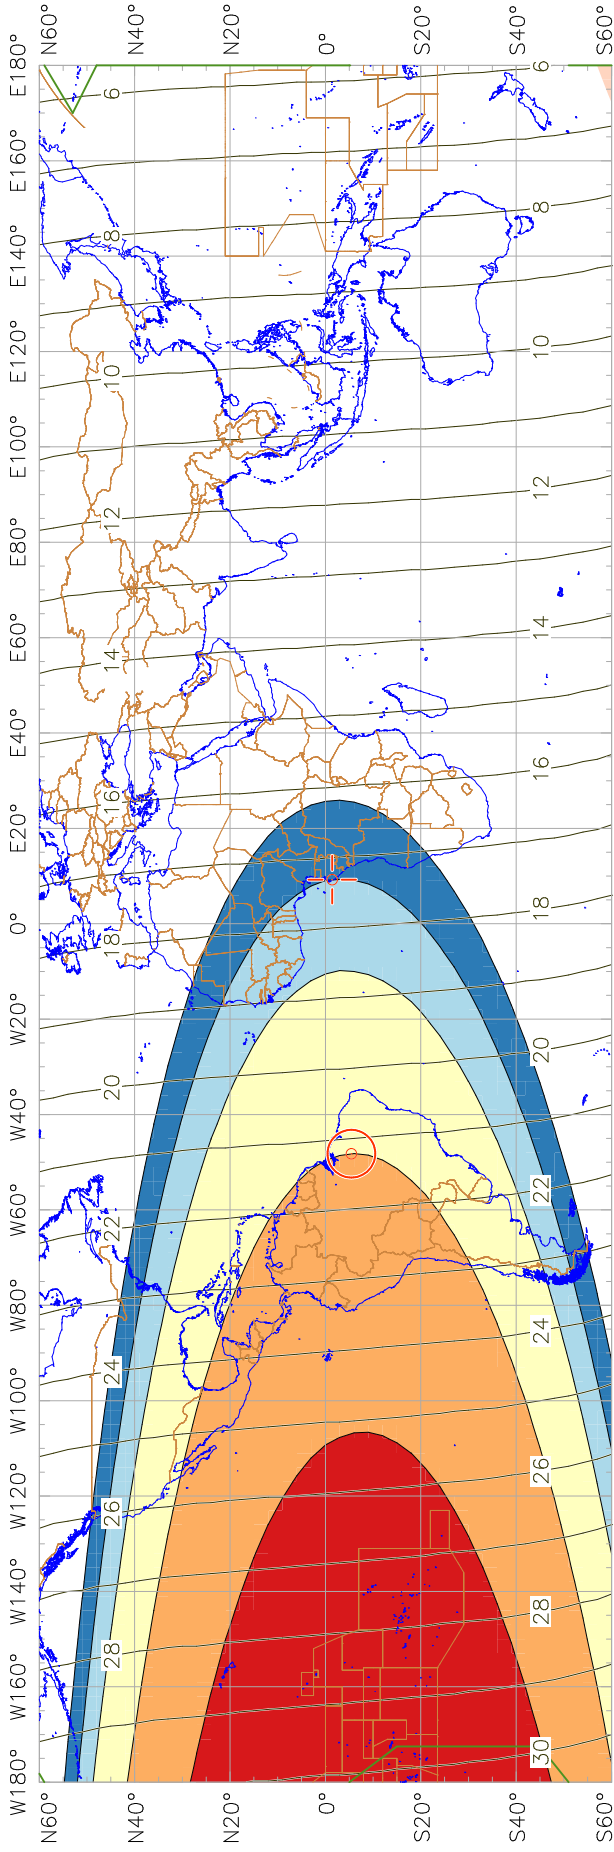

Visibility of the New Crescent Moon for 2016 October 1 (Muharram 1438 AH)

New Moon occurred at 2016 October 1 at 00:11 UT

Age of the Moon at first visibility with the naked eye = 21.21 hours

Age of the Moon in hours at the "Best time" ———— 20

Age of the Moon at first visibility with a telescope = 17.31 hours

New Crescent Moon Visibility Key – Colour Coding of Areas

- A – Easily visible to the naked eye
- B – Visible to the naked eye under perfect conditions
- C – May need optical aid to find the crescent moon initially
- Moon sets before the Sun
- D – Will need optical aid to find the crescent moon
- E – Not visible with a telescope
- F – Not visible – below the Danjon limit
- Moon prior to conjunction (new moon)
- Predicted location of first visibility with the naked eye
- Predicted location of first visibility with a telescope