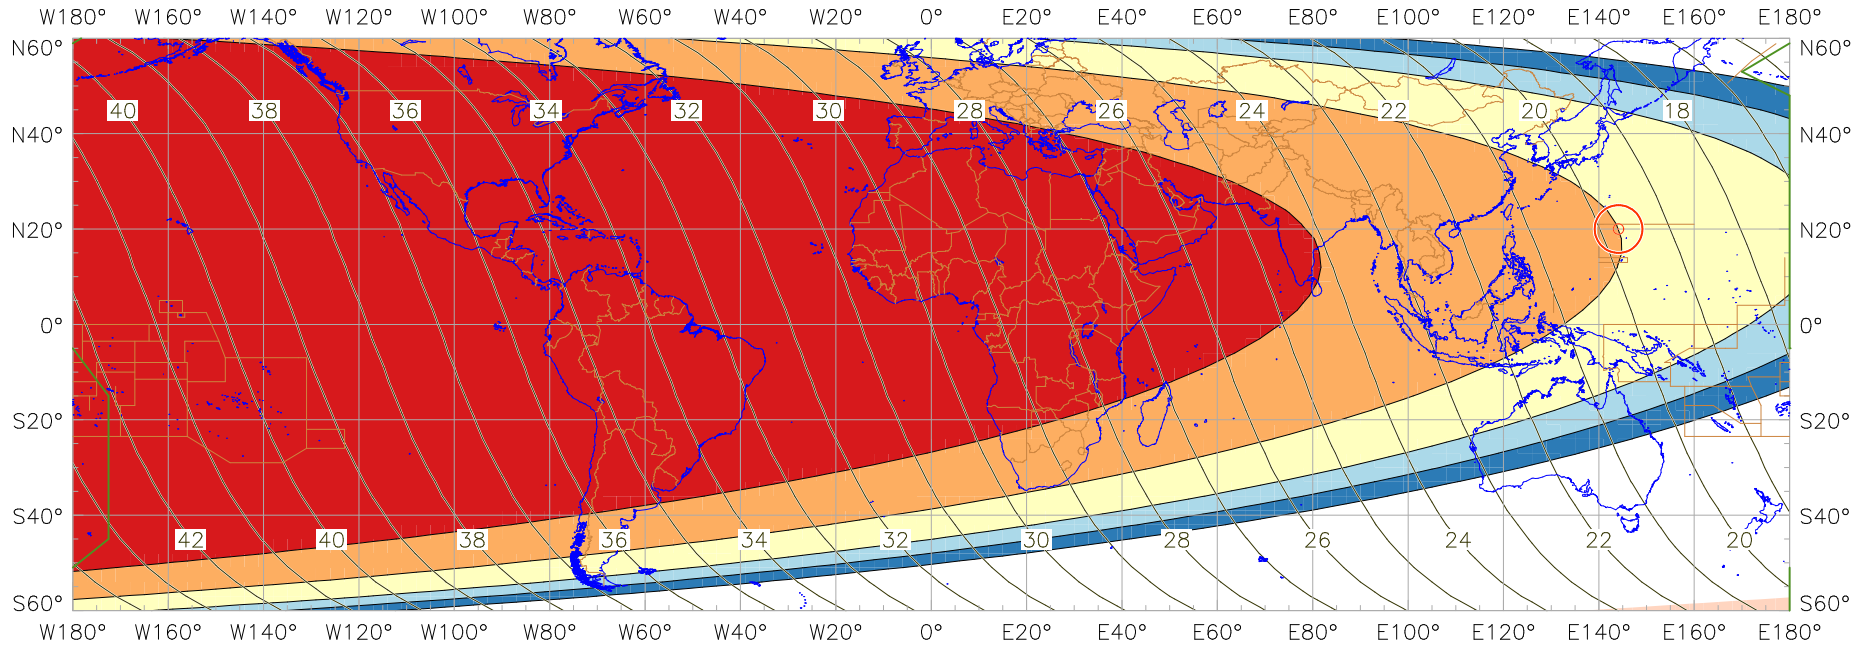

Visibility of the New Crescent Moon for 2016 November 30 (Rabi al-Awwal 1438 AH)

New Moon occurred at 2016 November 29 at 12:18 UT

Age of the Moon in hours at the "Best time" ——— 20 ———

Age of the Moon at first visibility with the naked eye = 19.73 hours

New Crescent Moon Visibility Key – Colour Coding of Shaded Areas

- | | |
|--|---|
| <p> A – Easily visible to the naked eye</p> <p> B – Visible to the naked eye under perfect conditions</p> <p> C – May need optical aid to find the crescent moon initially</p> <p> Moon sets before the Sun</p> <p> Predicted location of first visibility with the naked eye</p> | <p> D – Will need optical aid to find the crescent moon</p> <p> E – Not visible with a conventional telescope</p> <p> F – Not visible – below the Danjon limit</p> <p> Moon prior to conjunction (new moon)</p> <p> Predicted location of first visibility with a telescope</p> |
|--|---|