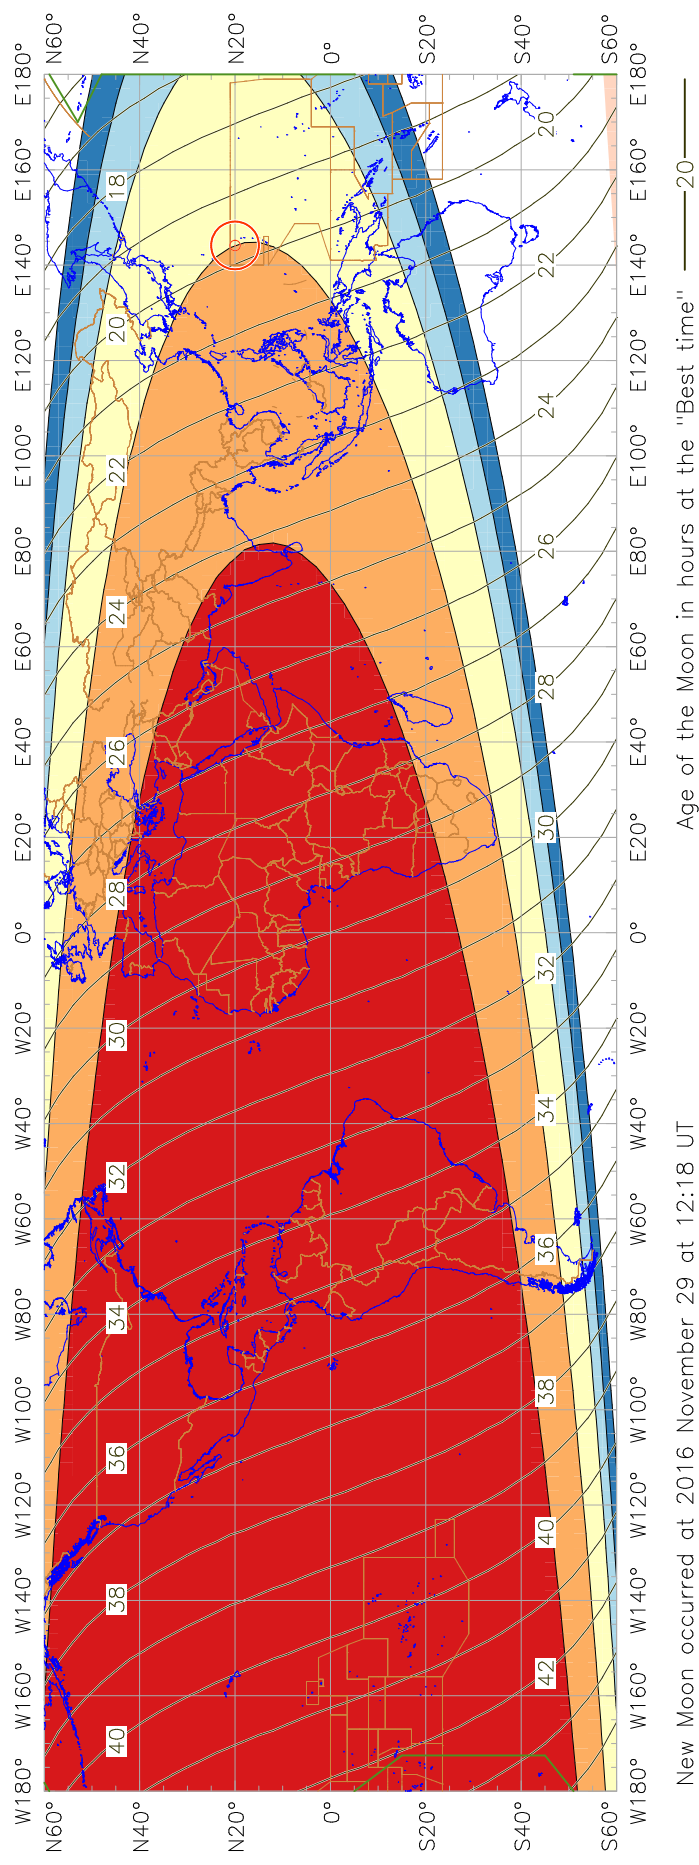

Visibility of the New Crescent Moon for 2016 November 30 (Rabi al-Awwal 1438 AH)

New Moon occurred at 2016 November 29 at 12:18 UT
 Age of the Moon at first visibility with the naked eye = 19.73 hours

Age of the Moon in hours at the "Best time" ——— 20

New Crescent Moon Visibility Key – Colour Coding of Areas

- A – Easily visible to the naked eye
- B – Visible to the naked eye under perfect conditions
- C – May need optical aid to find the crescent moon initially
- Moon sets before the Sun
- D – Will need optical aid to find the crescent moon
- E – Not visible with a telescope
- F – Not visible – below the Danjon limit
- Moon prior to conjunction (new moon)
- Predicted location of first visibility with the naked eye
- Predicted location of first visibility with a telescope