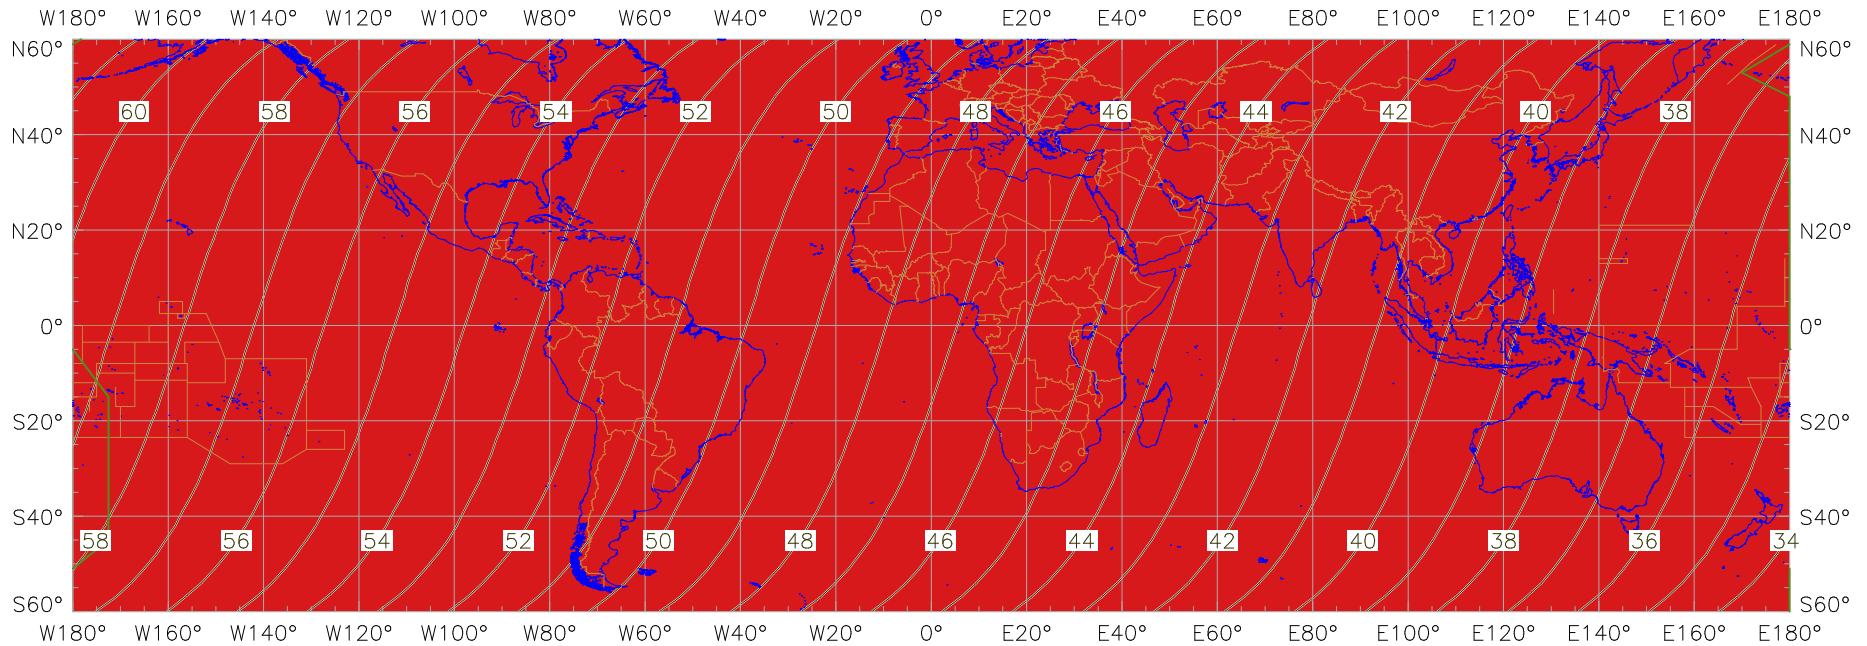

Visibility of the New Crescent Moon for 2016 May 8 (Sha'ban 1437 AH)

New Moon occurred at 2016 May 6 at 19:30 UT

Age of the Moon in hours at the "Best time" ———20———

New Crescent Moon Visibility Key – Colour Coding of Shaded Areas

- | | | | |
|---|--|---|---|
|  | A – Easily visible to the naked eye |  | D – Will need optical aid to find the crescent moon |
|  | B – Visible to the naked eye under perfect conditions |  | E – Not visible with a conventional telescope |
|  | C – May need optical aid to find the crescent moon initially |  | F – Not visible – below the Danjon limit |
|  | Moon sets before the Sun |  | Moon prior to conjunction (new moon) |
|  | Predicted location of first visibility with the naked eye |  | Predicted location of first visibility with a telescope |