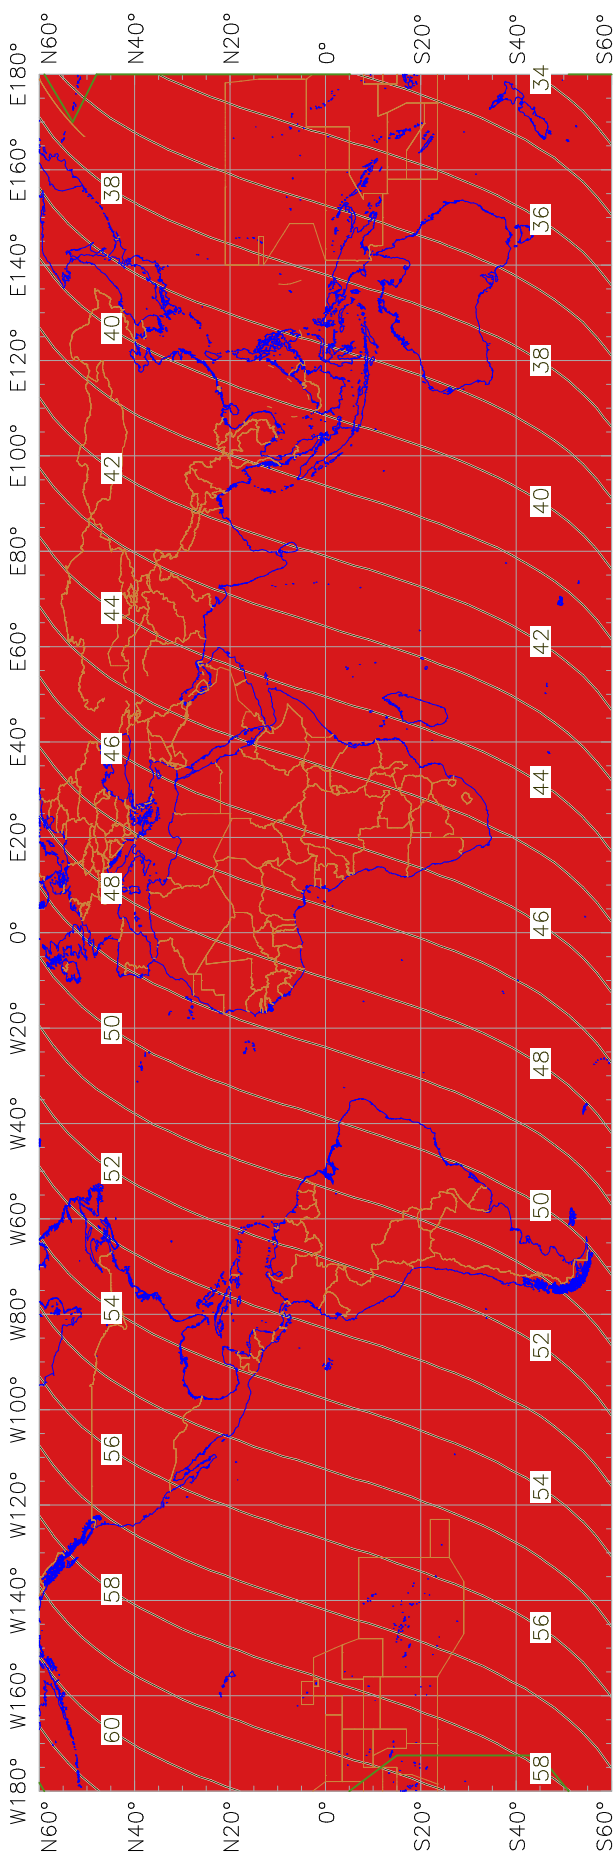

Visibility of the New Crescent Moon for 2016 May 8 (Sha'ban 1437 AH)

New Moon occurred at 2016 May 6 at 19:30 UT

Age of the Moon in hours at the "Best time" ————20———

New Crescent Moon Visibility Key – Colour Coding of Areas

- | | | | |
|---|--|---|---|
|  | A – Easily visible to the naked eye |  | D – Will need optical aid to find the crescent moon |
|  | B – Visible to the naked eye under perfect conditions |  | E – Not visible with a telescope |
|  | C – May need optical aid to find the crescent moon initially |  | F – Not visible – below the Danjon limit |
|  | Moon sets before the Sun |  | Moon prior to conjunction (new moon) |
|  | Predicted location of first visibility with the naked eye |  | Predicted location of first visibility with a telescope |