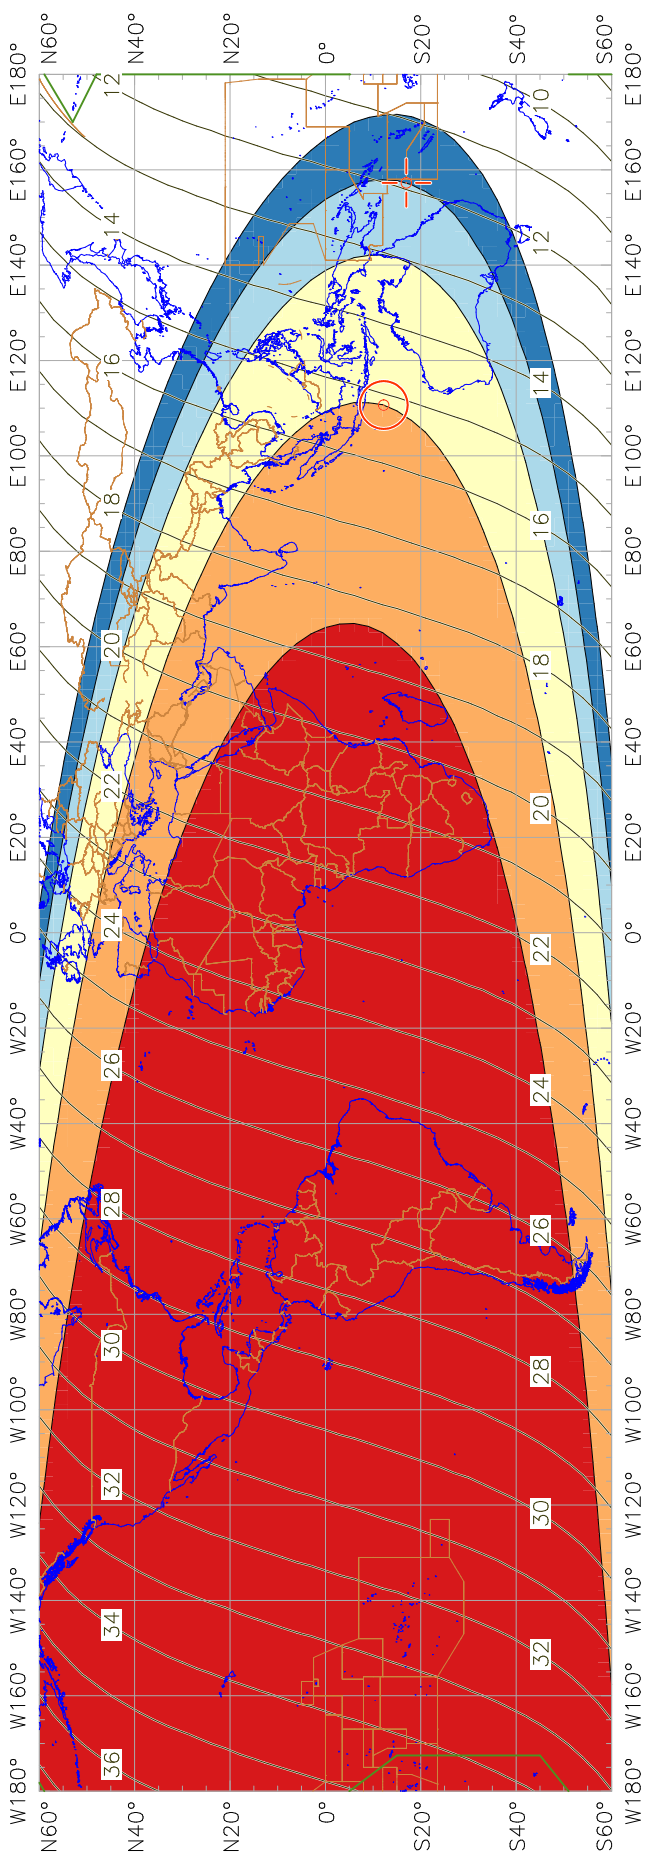

Visibility of the New Crescent Moon for 2016 May 7 (Sha'ban 1437 AH)

New Moon occurred at 2016 May 6 at 19:30 UT

Age of the Moon at first visibility with the naked eye = 15.16 hours

Age of the Moon in hours at the "Best time" ———— 20

Age of the Moon at first visibility with a telescope = 11.90 hours

New Crescent Moon Visibility Key – Colour Coding of Areas

- A – Easily visible to the naked eye
- B – Visible to the naked eye under perfect conditions
- C – May need optical aid to find the crescent moon initially
- Moon sets before the Sun
- Predicted location of first visibility with the naked eye
- D – Will need optical aid to find the crescent moon
- E – Not visible with a telescope
- F – Not visible – below the Danjon limit
- Moon prior to conjunction (new moon)
- + Predicted location of first visibility with a telescope