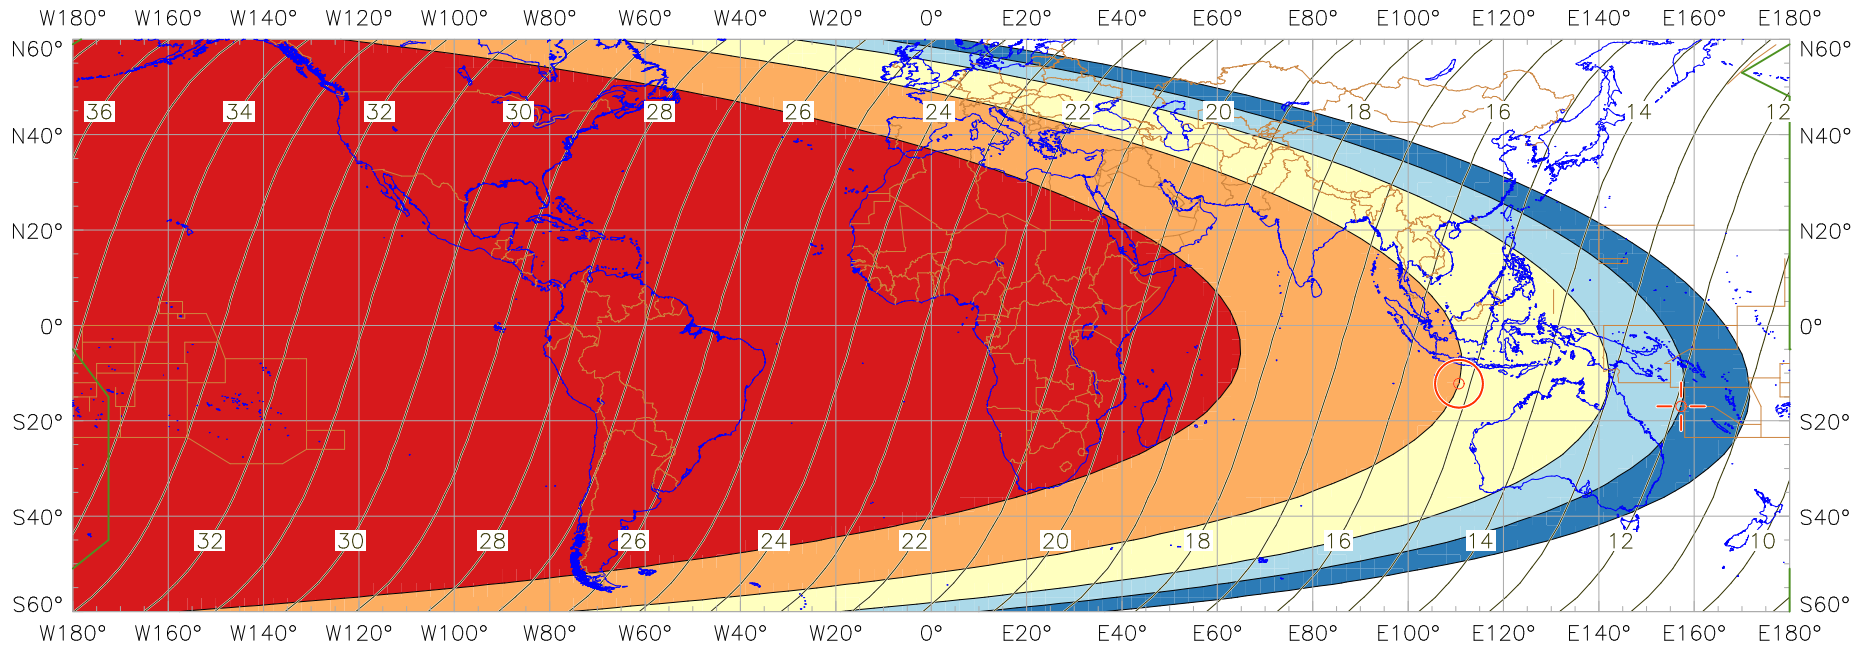

Visibility of the New Crescent Moon for 2016 May 7 (Sha'ban 1437 AH)

New Moon occurred at 2016 May 6 at 19:30 UT

Age of the Moon at first visibility with the naked eye = 15.16 hours

Age of the Moon in hours at the "Best time" ——— 20 ———

Age of the Moon at first visibility with a telescope = 11.90 hours

New Crescent Moon Visibility Key – Colour Coding of Shaded Areas

- | | | | |
|---|--|---|---|
|  | A – Easily visible to the naked eye |  | D – Will need optical aid to find the crescent moon |
|  | B – Visible to the naked eye under perfect conditions |  | E – Not visible with a conventional telescope |
|  | C – May need optical aid to find the crescent moon initially |  | F – Not visible – below the Danjon limit |
|  | Moon sets before the Sun |  | Moon prior to conjunction (new moon) |
|  | Predicted location of first visibility with the naked eye |  | Predicted location of first visibility with a telescope |