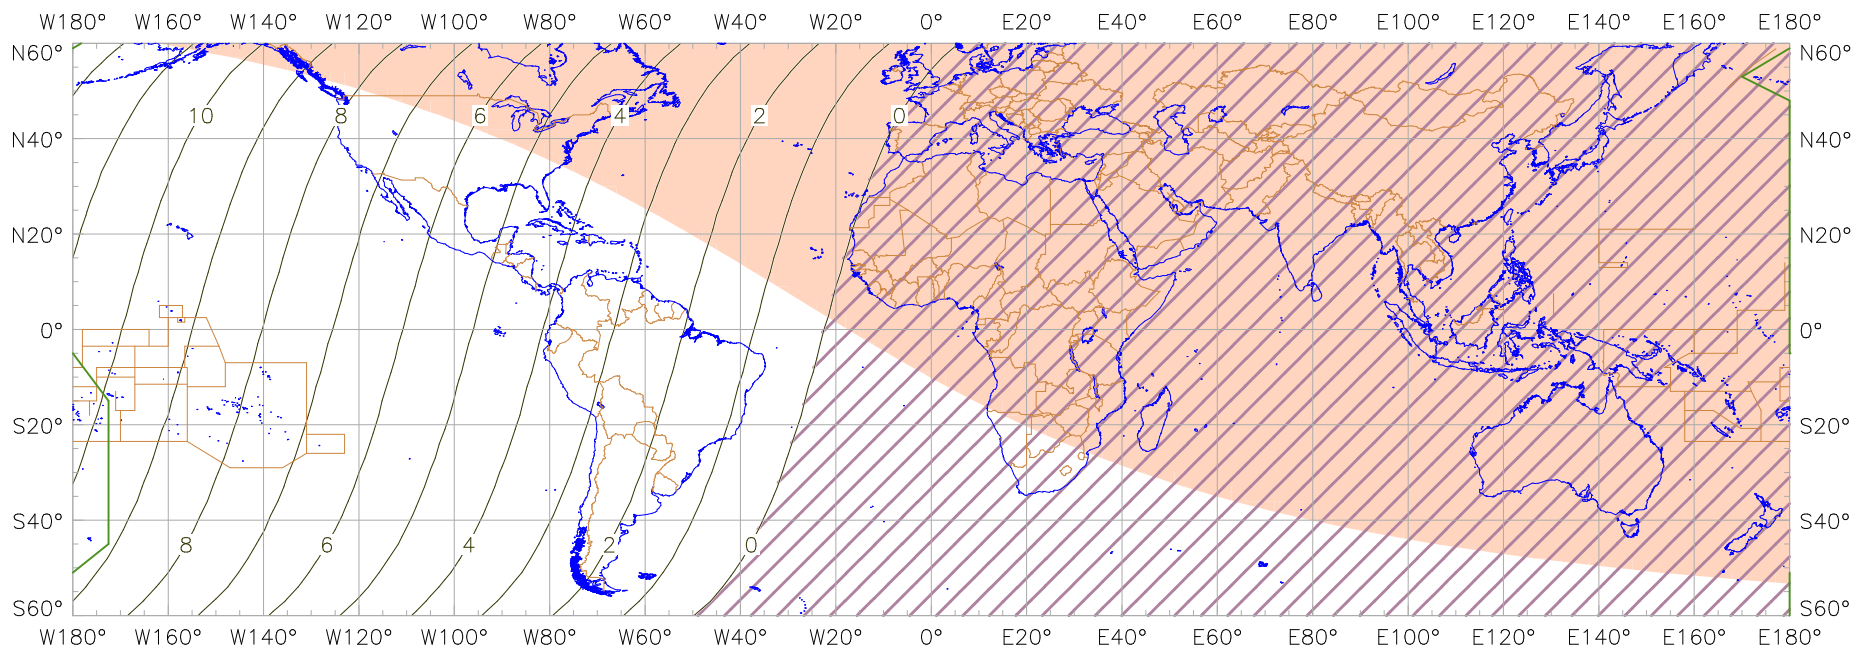

### Visibility of the New Crescent Moon for 2016 May 6 (Sha'ban 1437 AH)

New Moon occurred at 2016 May 6 at 19:30 UT

Age of the Moon in hours at the "Best time" ——— 20 ———

#### New Crescent Moon Visibility Key – Colour Coding of Shaded Areas

- |   |  |   |   |
|---|--|---|---|
|  | A – Easily visible to the naked eye                          |  | D – Will need optical aid to find the crescent moon     |
|  | B – Visible to the naked eye under perfect conditions        |  | E – Not visible with a conventional telescope           |
|  | C – May need optical aid to find the crescent moon initially |  | F – Not visible – below the Danjon limit                |
|  | Moon sets before the Sun                                     |  | Moon prior to conjunction (new moon)                    |
|  | Predicted location of first visibility with the naked eye    |  | Predicted location of first visibility with a telescope |