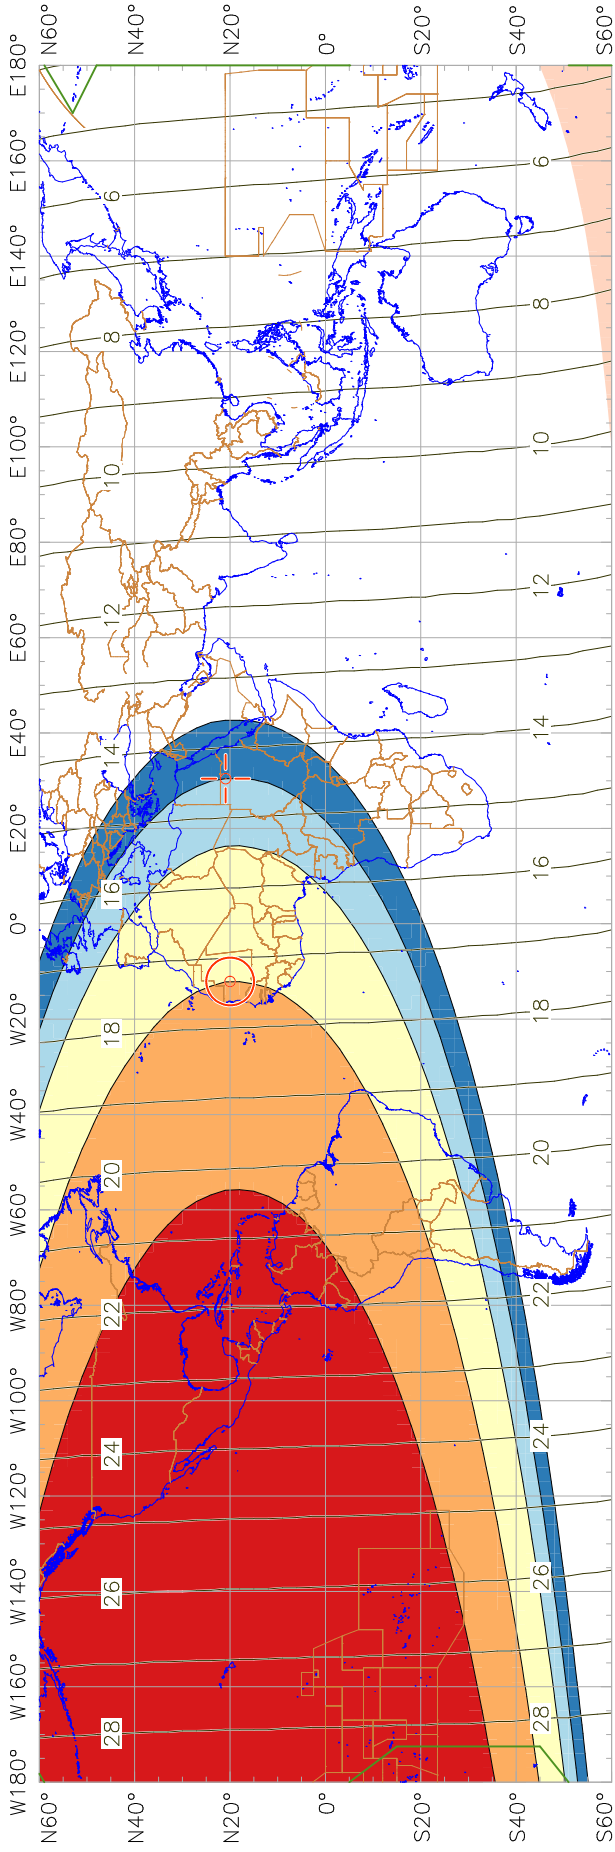

Visibility of the New Crescent Moon for 2016 March 9 (Jumada al-Ahira 1437 AH)

New Moon occurred at 2016 March 9 at 01:54 UT

Age of the Moon at first visibility with the naked eye = 17.32 hours

Age of the Moon in hours at the "Best time" ———— 20

Age of the Moon at first visibility with a telescope = 14.44 hours

New Crescent Moon Visibility Key – Colour Coding of Areas

- A – Easily visible to the naked eye
- B – Visible to the naked eye under perfect conditions
- C – May need optical aid to find the crescent moon initially
- Moon sets before the Sun
- D – Will need optical aid to find the crescent moon
- E – Not visible with a telescope
- F – Not visible – below the Danjon limit
- Moon prior to conjunction (new moon)
- Predicted location of first visibility with the naked eye
- Predicted location of first visibility with a telescope