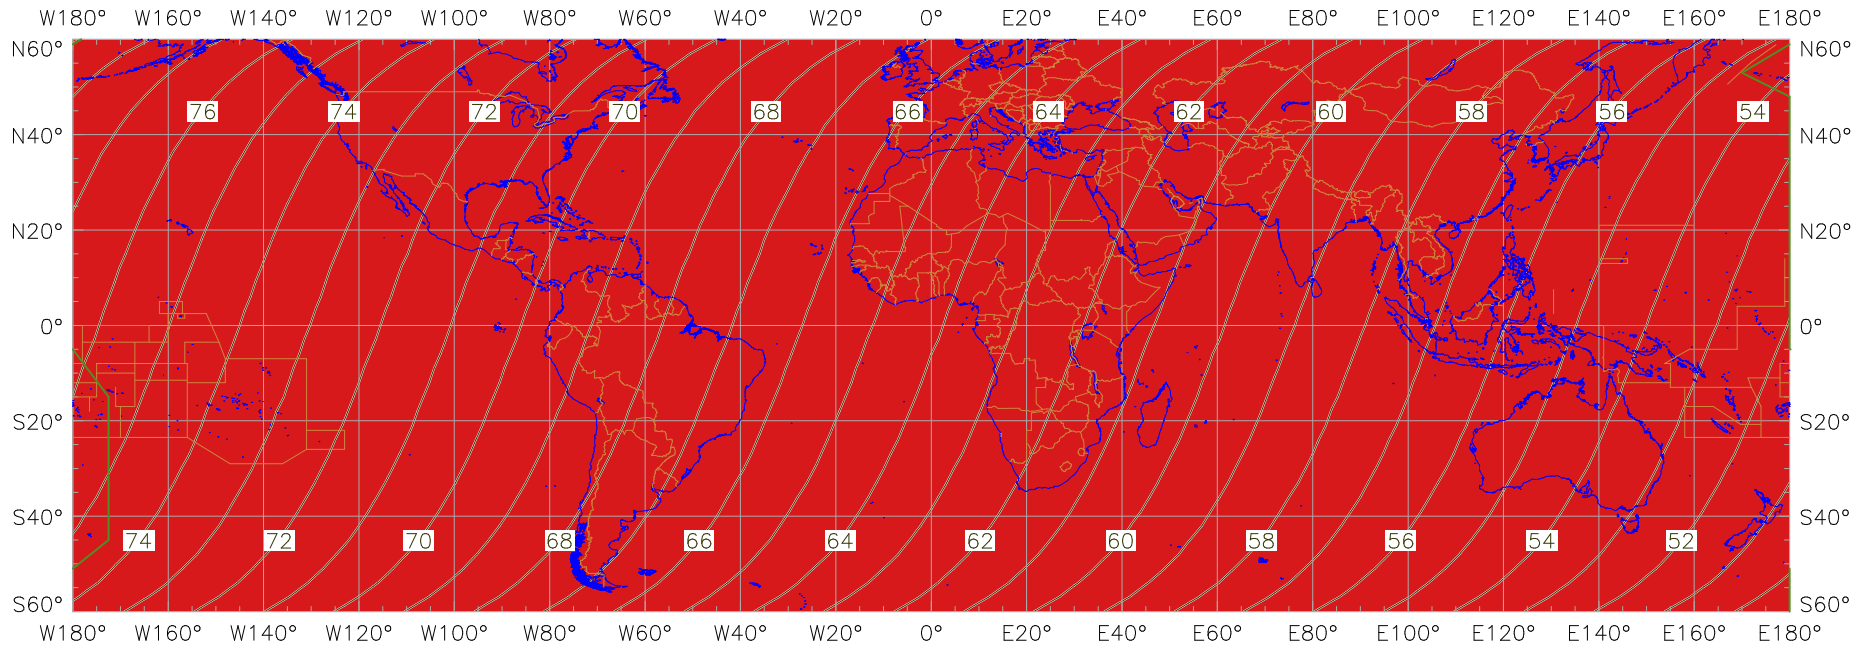

Visibility of the New Crescent Moon for 2016 June 7 (Ramadan 1437 AH)

New Moon occurred at 2016 June 5 at 03:00 UT

Age of the Moon in hours at the "Best time" ———20———

New Crescent Moon Visibility Key – Colour Coding of Shaded Areas

- | | | | |
|---|--|---|---|
|  | A – Easily visible to the naked eye |  | D – Will need optical aid to find the crescent moon |
|  | B – Visible to the naked eye under perfect conditions |  | E – Not visible with a conventional telescope |
|  | C – May need optical aid to find the crescent moon initially |  | F – Not visible – below the Danjon limit |
|  | Moon sets before the Sun |  | Moon prior to conjunction (new moon) |
|  | Predicted location of first visibility with the naked eye |  | Predicted location of first visibility with a telescope |