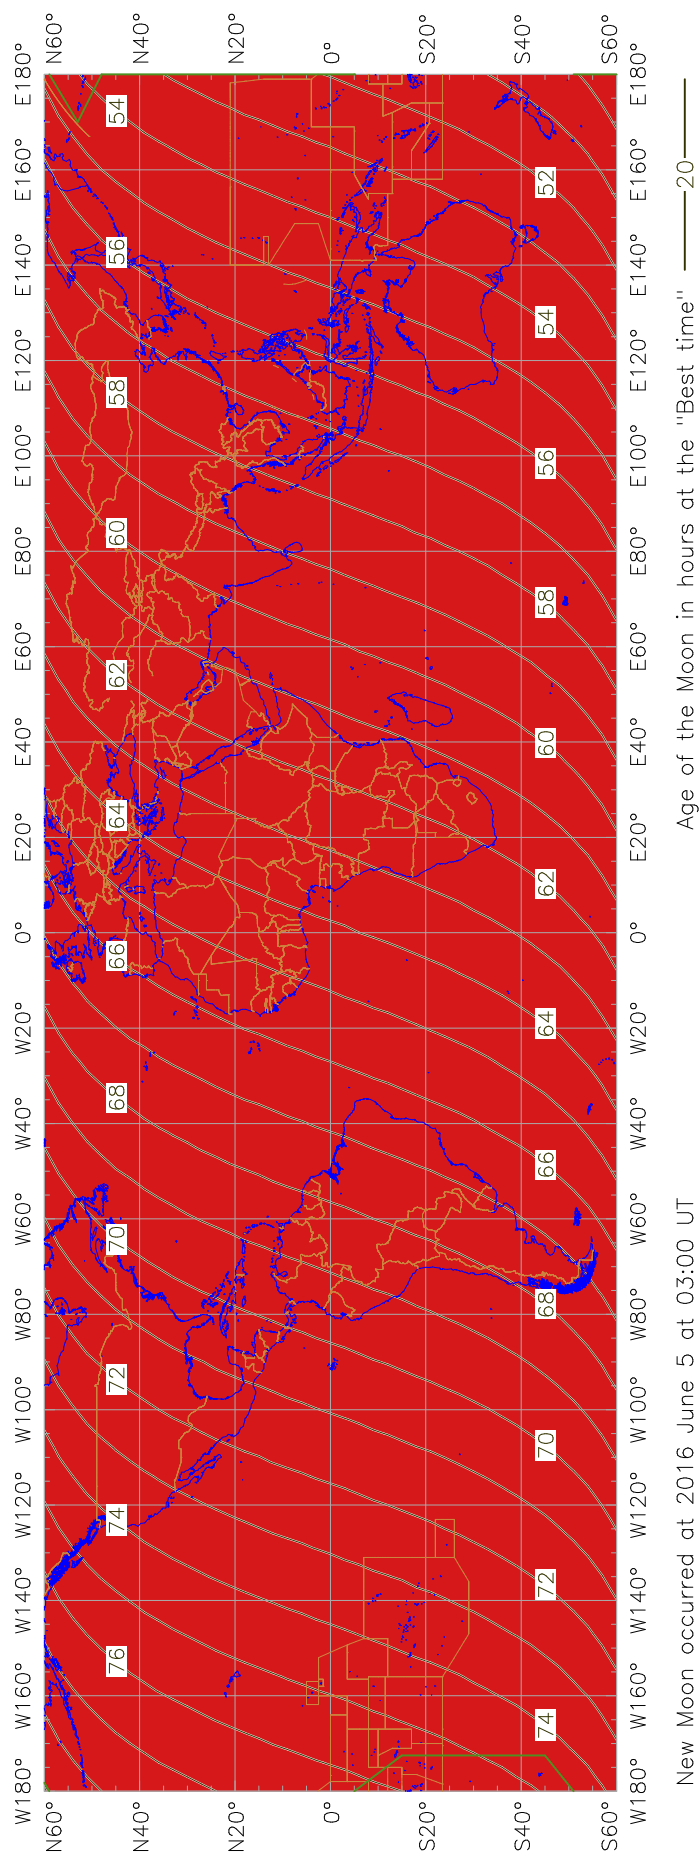

# Visibility of the New Crescent Moon for 2016 June 7 (Ramadan 1437 AH)

New Moon occurred at 2016 June 5 at 03:00 UT

Age of the Moon in hours at the "Best time" ————20———

## New Crescent Moon Visibility Key – Colour Coding of Areas

- A – Easily visible to the naked eye
- B – Visible to the naked eye under perfect conditions
- C – May need optical aid to find the crescent moon initially
- D – Will need optical aid to find the crescent moon
- E – Not visible with a telescope
- F – Not visible – below the Danjon limit
- Moon prior to conjunction (new moon)
- +

Predicted location of first visibility with the naked eye
- +

Predicted location of first visibility with a telescope