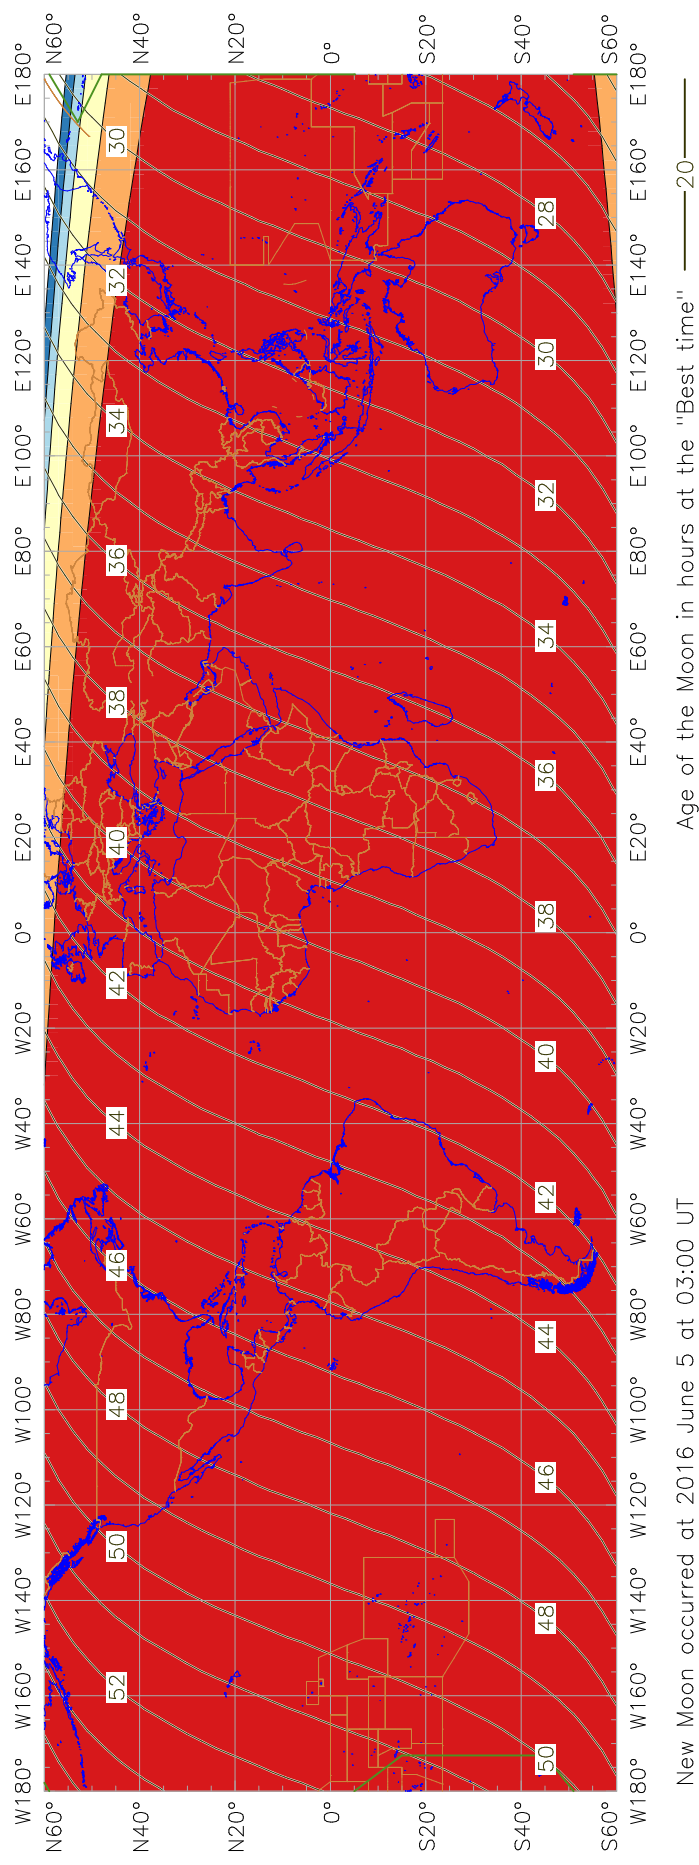

Visibility of the New Crescent Moon for 2016 June 6 (Ramadan 1437 AH)

New Moon occurred at 2016 June 5 at 03:00 UT

Age of the Moon in hours at the "Best time" — 20 —

New Crescent Moon Visibility Key – Colour Coding of Areas

- A – Easily visible to the naked eye
- B – Visible to the naked eye under perfect conditions
- C – May need optical aid to find the crescent moon initially
- Moon sets before the Sun
- D – Will need optical aid to find the crescent moon
- E – Not visible with a telescope
- F – Not visible – below the Danjon limit
- Moon prior to conjunction (new moon)
- ⊙ Predicted location of first visibility with the naked eye
- ⊕ Predicted location of first visibility with a telescope