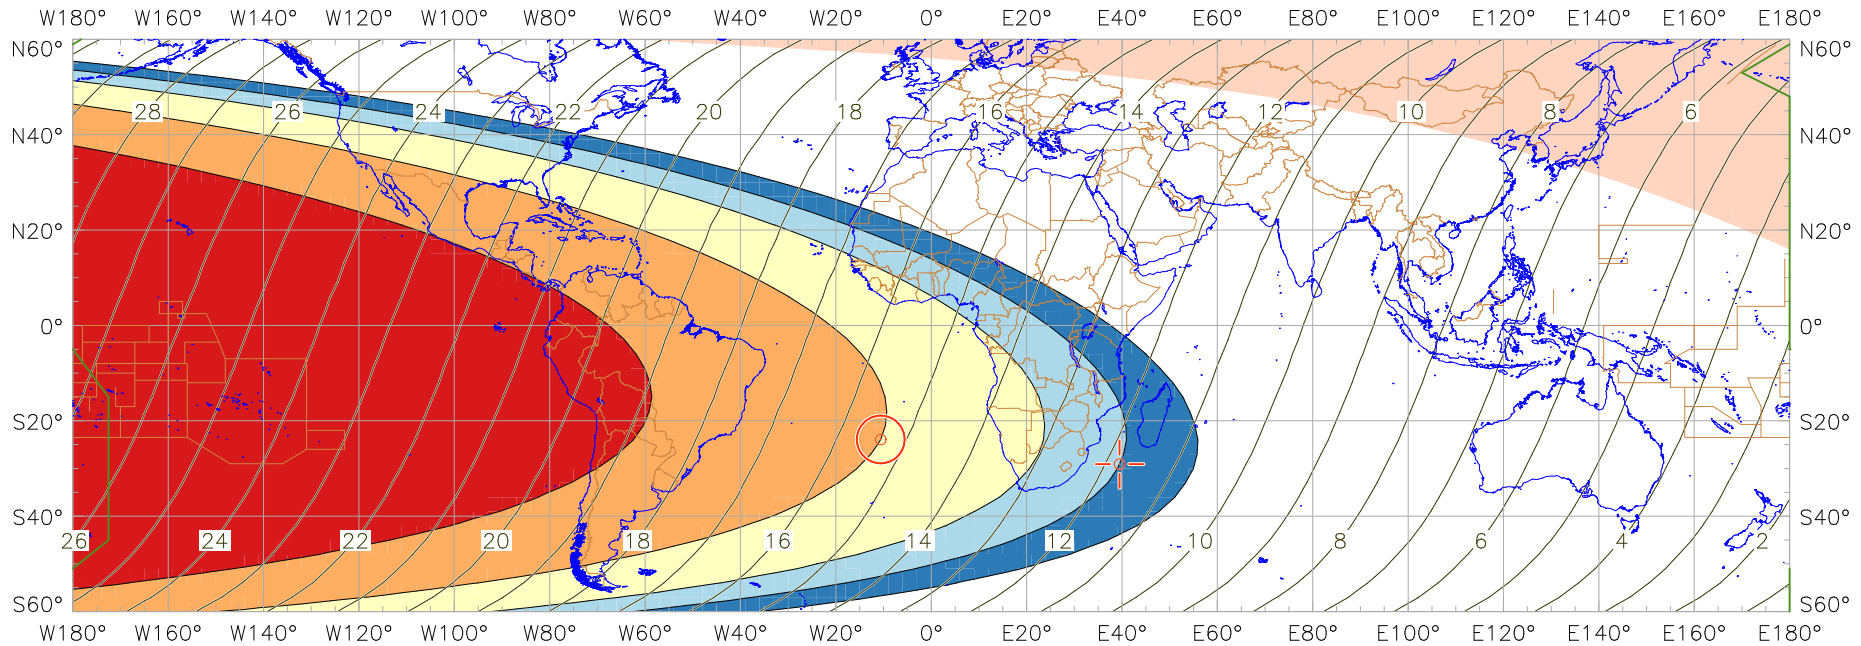

Visibility of the New Crescent Moon for 2016 June 5 (Ramadan 1437 AH)

New Moon occurred at 2016 June 5 at 03:00 UT

Age of the Moon at first visibility with the naked eye = 15.36 hours

Age of the Moon in hours at the "Best time" ——— 20 ———

Age of the Moon at first visibility with a telescope = 11.79 hours

New Crescent Moon Visibility Key – Colour Coding of Shaded Areas

- | | | | |
|---|--|---|---|
|  | A – Easily visible to the naked eye |  | D – Will need optical aid to find the crescent moon |
|  | B – Visible to the naked eye under perfect conditions |  | E – Not visible with a conventional telescope |
|  | C – May need optical aid to find the crescent moon initially |  | F – Not visible – below the Danjon limit |
|  | Moon sets before the Sun |  | Moon prior to conjunction (new moon) |
|  | Predicted location of first visibility with the naked eye |  | Predicted location of first visibility with a telescope |