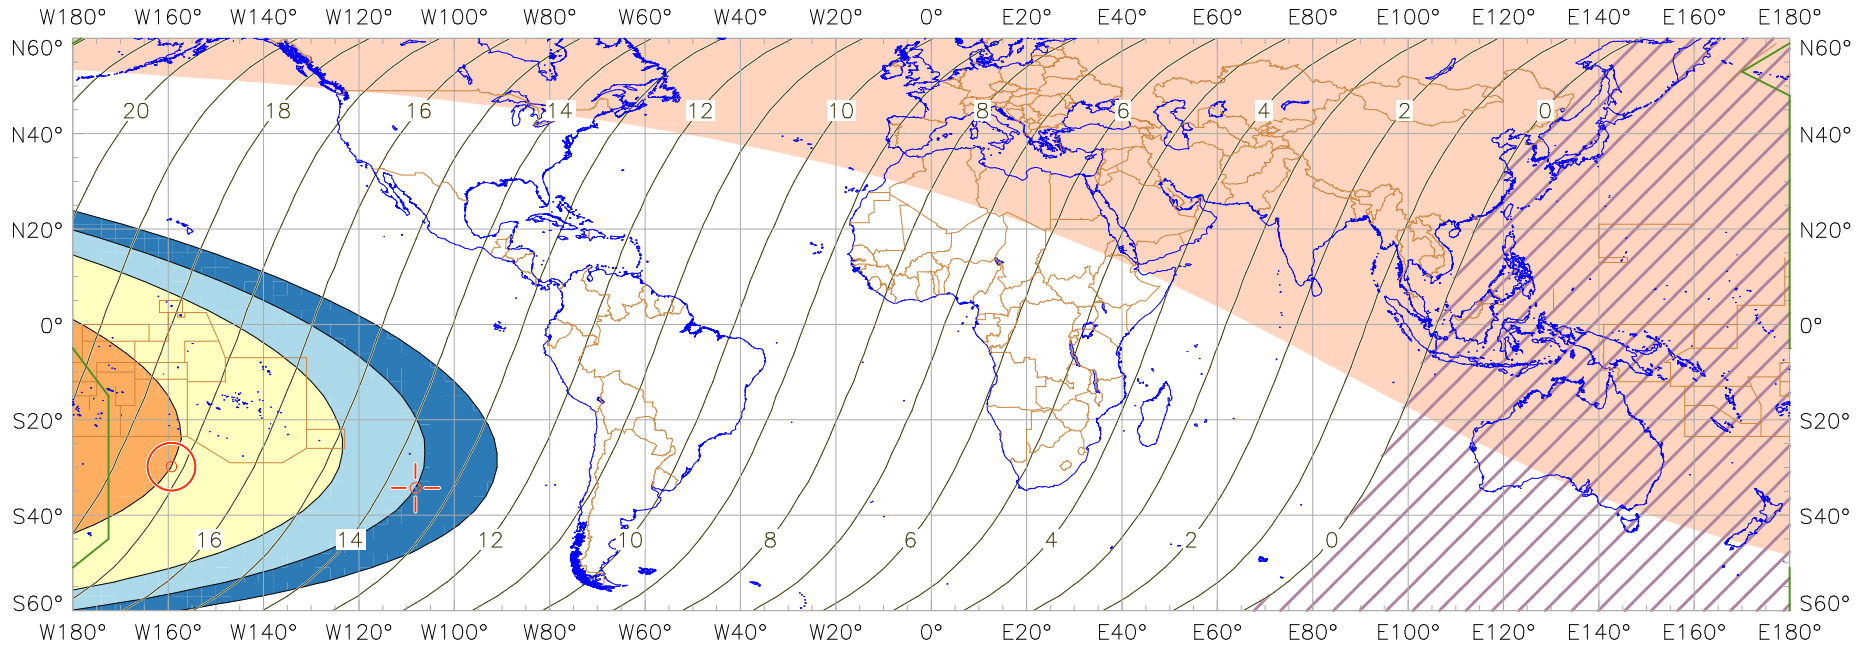

Visibility of the New Crescent Moon for 2016 July 4 (Shawwal 1437 AH)

New Moon occurred at 2016 July 4 at 11:01 UT

Age of the Moon at first visibility with the naked eye = 17.17 hours

Age of the Moon in hours at the "Best time" ——— 20 ———

Age of the Moon at first visibility with a telescope = 13.53 hours

New Crescent Moon Visibility Key – Colour Coding of Shaded Areas

- | | |
|--|--|
| <p> A – Easily visible to the naked eye</p> <p> B – Visible to the naked eye under perfect conditions</p> <p> C – May need optical aid to find the crescent moon initially</p> <p> Moon sets before the Sun</p> <p> Predicted location of first visibility with the naked eye</p> | <p> D – Will need optical aid to find the crescent moon</p> <p> E – Not visible with a conventional telescope</p> <p> F – Not visible – below the Danjon limit</p> <p> Moon prior to conjunction (new moon)</p> <p> Predicted location of first visibility with a telescope</p> |
|--|--|