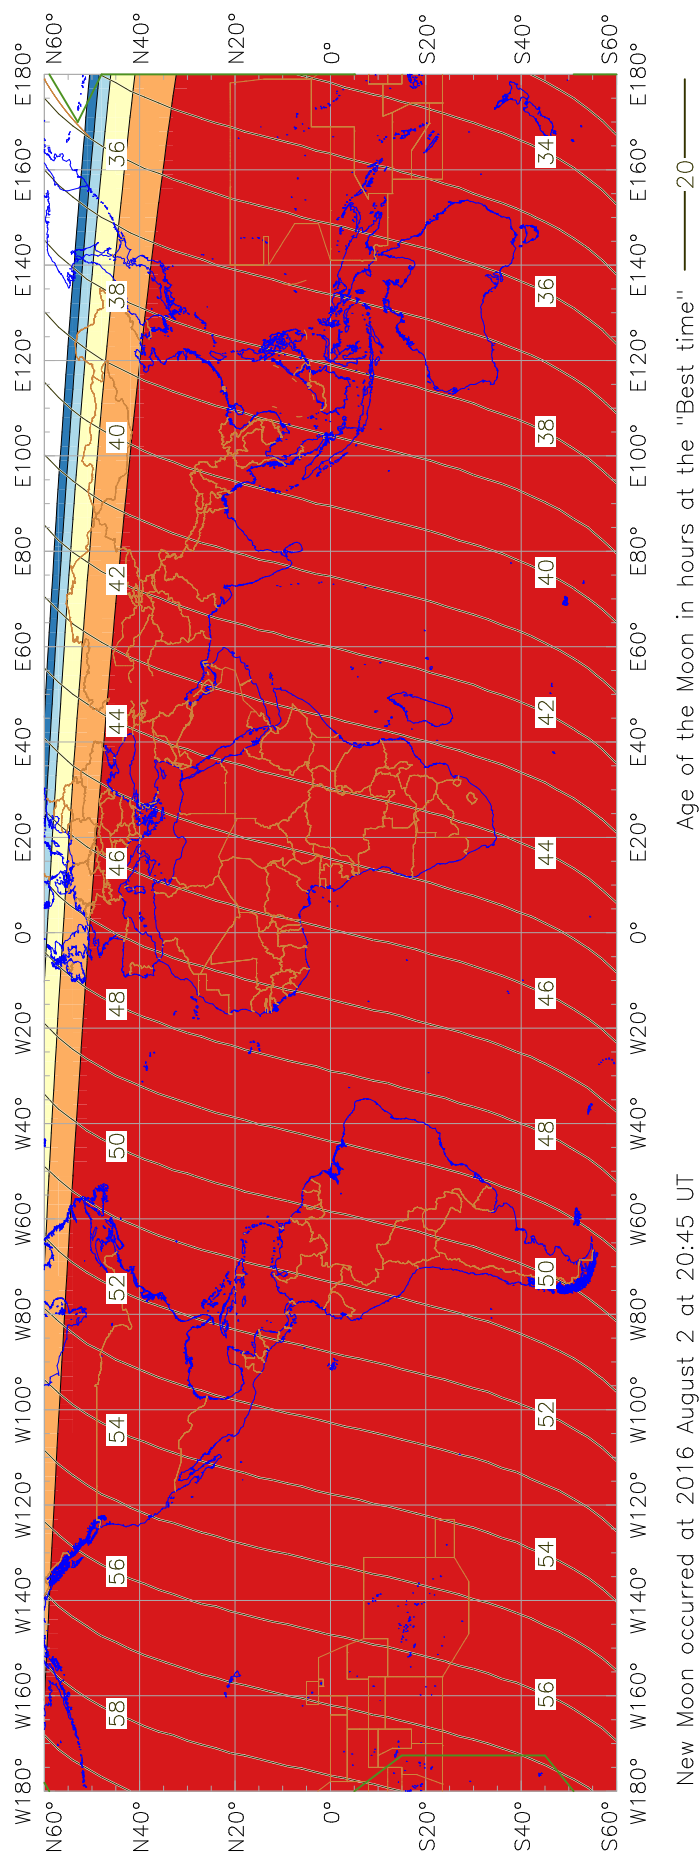

Visibility of the New Crescent Moon for 2016 August 4 (Dhu al-Qa'da 1437 AH)

New Moon occurred at 2016 August 2 at 20:45 UT

New Crescent Moon Visibility Key – Colour Coding of Areas

- A – Easily visible to the naked eye
- B – Visible to the naked eye under perfect conditions
- C – May need optical aid to find the crescent moon initially
- Moon sets before the Sun
- D – Will need optical aid to find the crescent moon
- E – Not visible with a telescope
- F – Not visible – below the Danjon limit
- Moon prior to conjunction (new moon)
- Predicted location of first visibility with the naked eye
- Predicted location of first visibility with a telescope