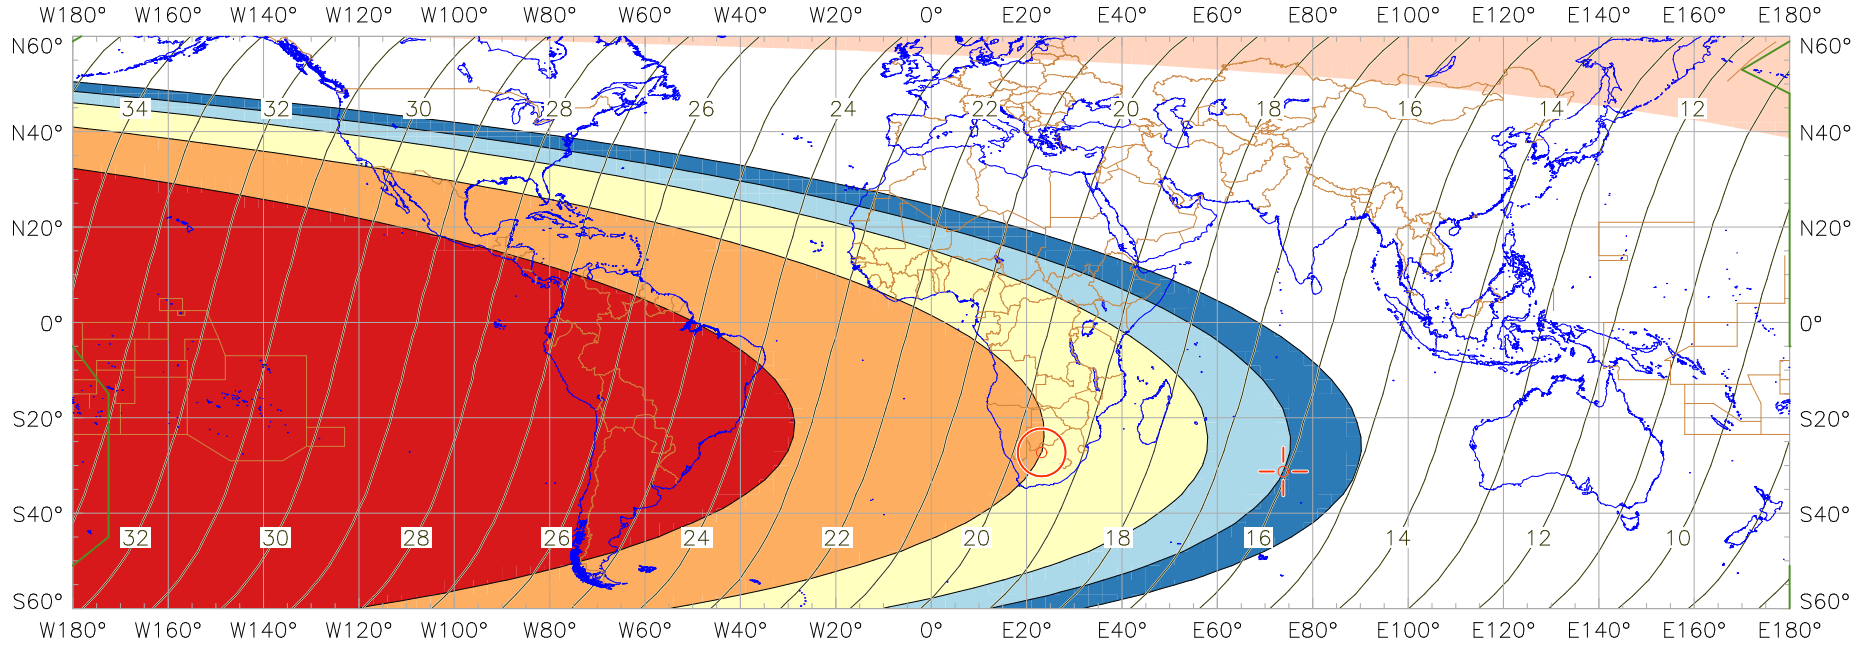

### Visibility of the New Crescent Moon for 2016 August 3 (Dhu al-Qa'da 1437 AH)

New Moon occurred at 2016 August 2 at 20:45 UT  
 Age of the Moon at first visibility with the naked eye = 19.58 hours

Age of the Moon in hours at the "Best time" ——— 20 ———  
 Age of the Moon at first visibility with a telescope = 16.04 hours

#### New Crescent Moon Visibility Key – Colour Coding of Shaded Areas

- |  |   |
|--|---|
|  A – Easily visible to the naked eye                          |  D – Will need optical aid to find the crescent moon     |
|  B – Visible to the naked eye under perfect conditions        |  E – Not visible with a conventional telescope           |
|  C – May need optical aid to find the crescent moon initially |  F – Not visible – below the Danjon limit                |
|  Moon sets before the Sun                                     |  Moon prior to conjunction (new moon)                    |
|  Predicted location of first visibility with the naked eye    |  Predicted location of first visibility with a telescope |