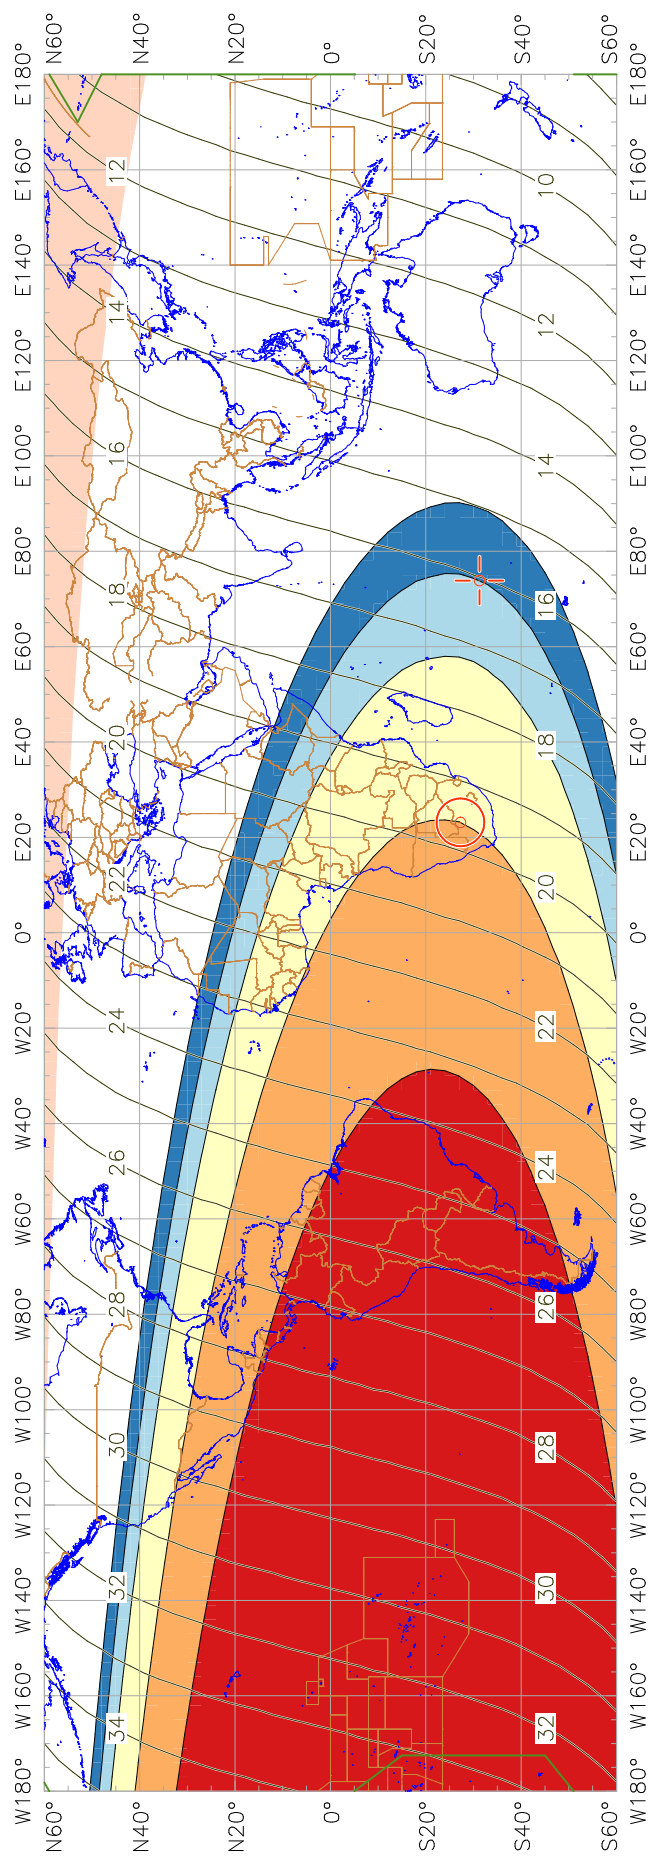

# Visibility of the New Crescent Moon for 2016 August 3 (Dhu al-Qa'da 1437 AH)

New Moon occurred at 2016 August 2 at 20:45 UT  
 Age of the Moon at first visibility with the naked eye = 19.58 hours  
 Age of the Moon at first visibility with a telescope = 16.04 hours

## New Crescent Moon Visibility Key – Colour Coding of Areas

- A – Easily visible to the naked eye
- B – Visible to the naked eye under perfect conditions
- C – May need optical aid to find the crescent moon initially
- Moon sets before the Sun
- Predicted location of first visibility with the naked eye
- D – Will need optical aid to find the crescent moon
- E – Not visible with a telescope
- F – Not visible – below the Danjon limit
- Moon prior to conjunction (new moon)
- + Predicted location of first visibility with a telescope