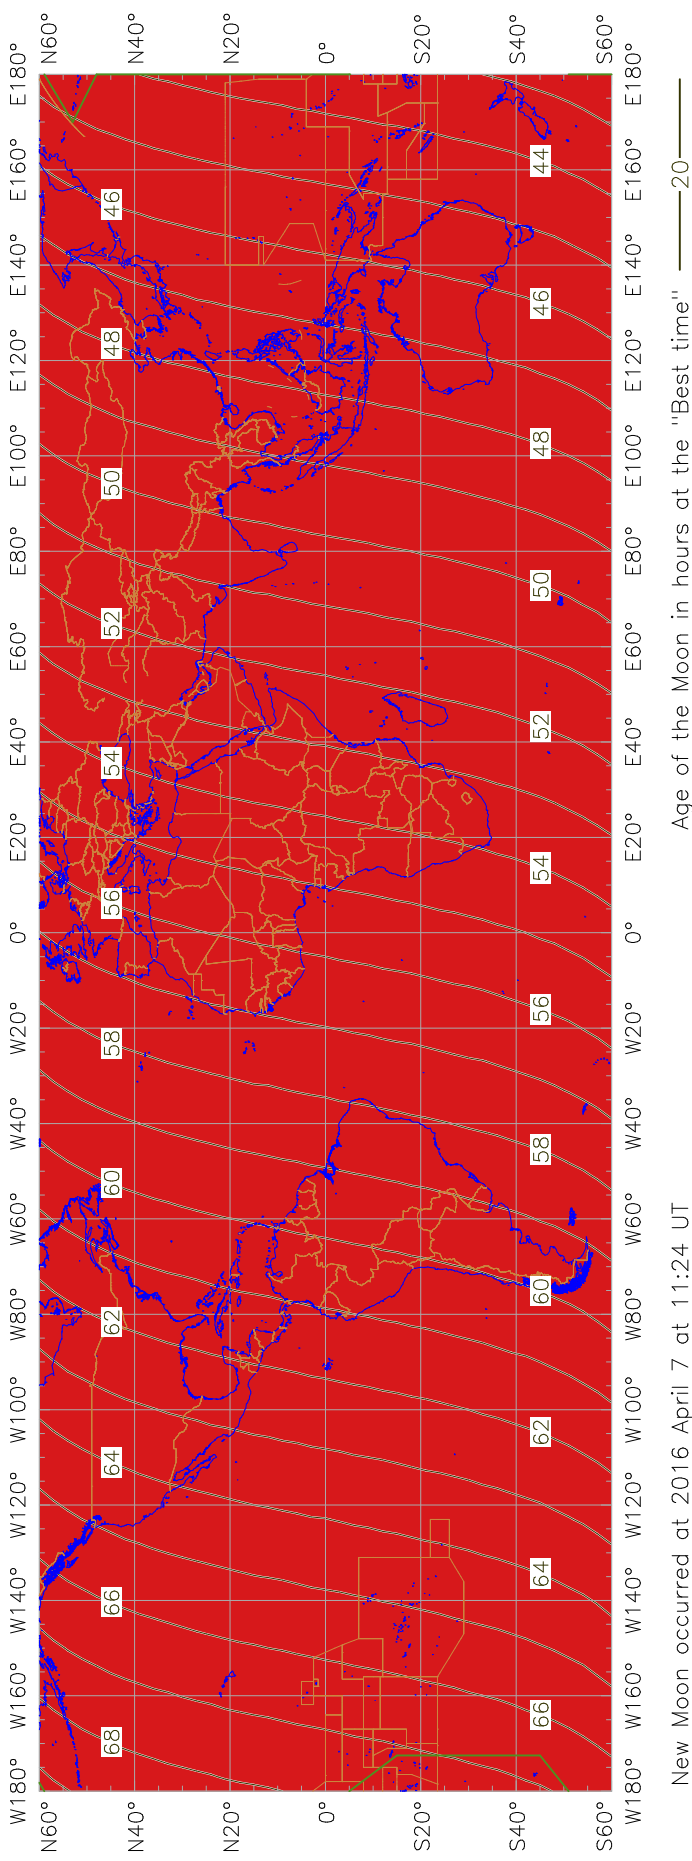

Visibility of the New Crescent Moon for 2016 April 9 (Rajab 1437 AH)

New Moon occurred at 2016 April 7 at 11:24 UT

Age of the Moon in hours at the "Best time" ——— 20 ———

New Crescent Moon Visibility Key – Colour Coding of Areas

- | | | | |
|---------------------------------------------------------------------------------------|--------------------------------------------------------------|---------------------------------------------------------------------------------------|---------------------------------------------------------|
|  | A – Easily visible to the naked eye |  | D – Will need optical aid to find the crescent moon |
|  | B – Visible to the naked eye under perfect conditions |  | E – Not visible with a telescope |
|  | C – May need optical aid to find the crescent moon initially |  | F – Not visible – below the Danjon limit |
|  | Moon sets before the Sun |  | Moon prior to conjunction (new moon) |
|  | Predicted location of first visibility with the naked eye |  | Predicted location of first visibility with a telescope |