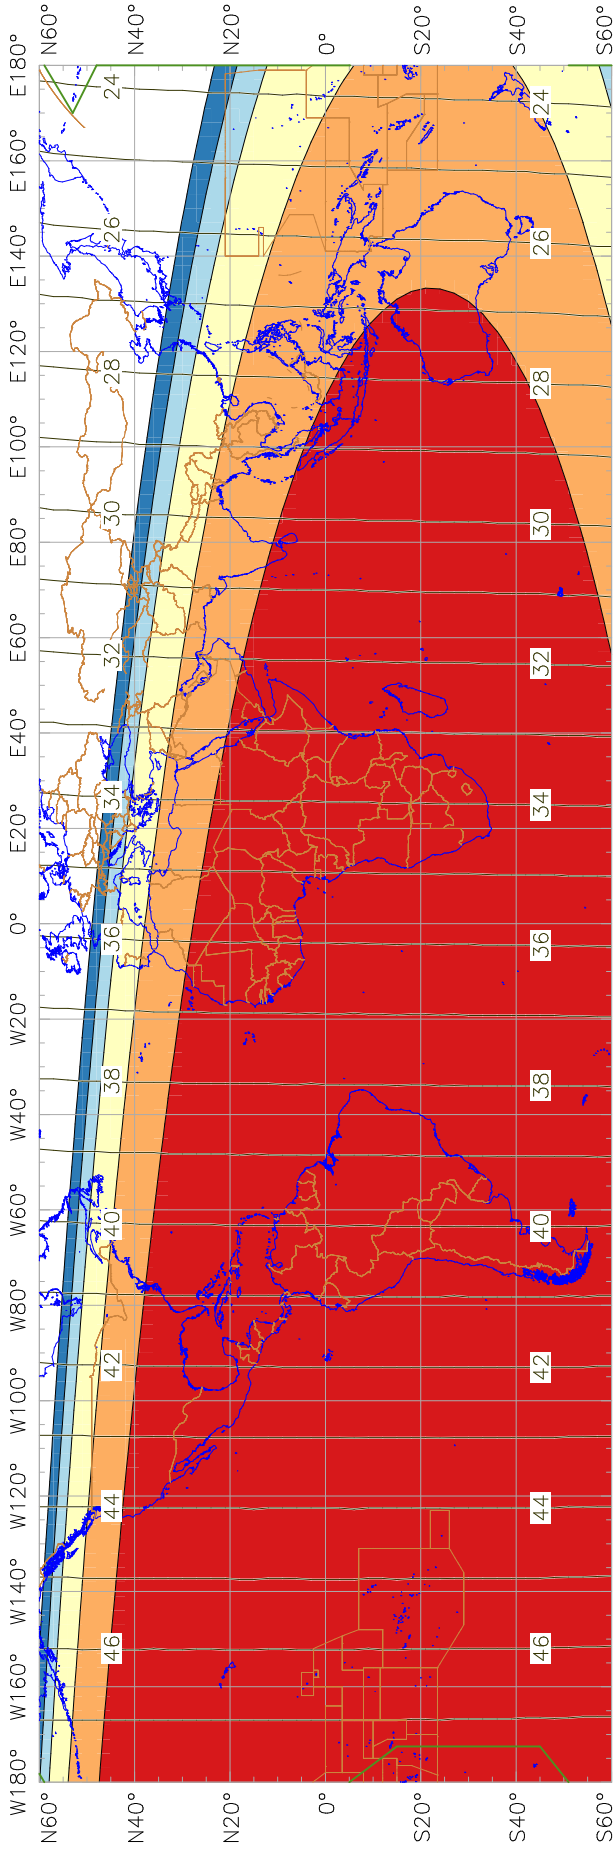

# Visibility of the New Crescent Moon for 2015 September 14 (Dhu al-Hijja 1436 AH)

New Moon occurred at 2015 September 13 at 06:41 UT

Age of the Moon in hours at the "Best time" ————20———

## New Crescent Moon Visibility Key – Colour Coding of Areas

- A – Easily visible to the naked eye
- B – Visible to the naked eye under perfect conditions
- C – May need optical aid to find the crescent moon initially
- D – Will need optical aid to find the crescent moon
- E – Not visible with a telescope
- F – Not visible – below the Danjon limit
- Moon sets before the Sun
- Predicted location of first visibility with the naked eye
- Predicted location of first visibility with a telescope