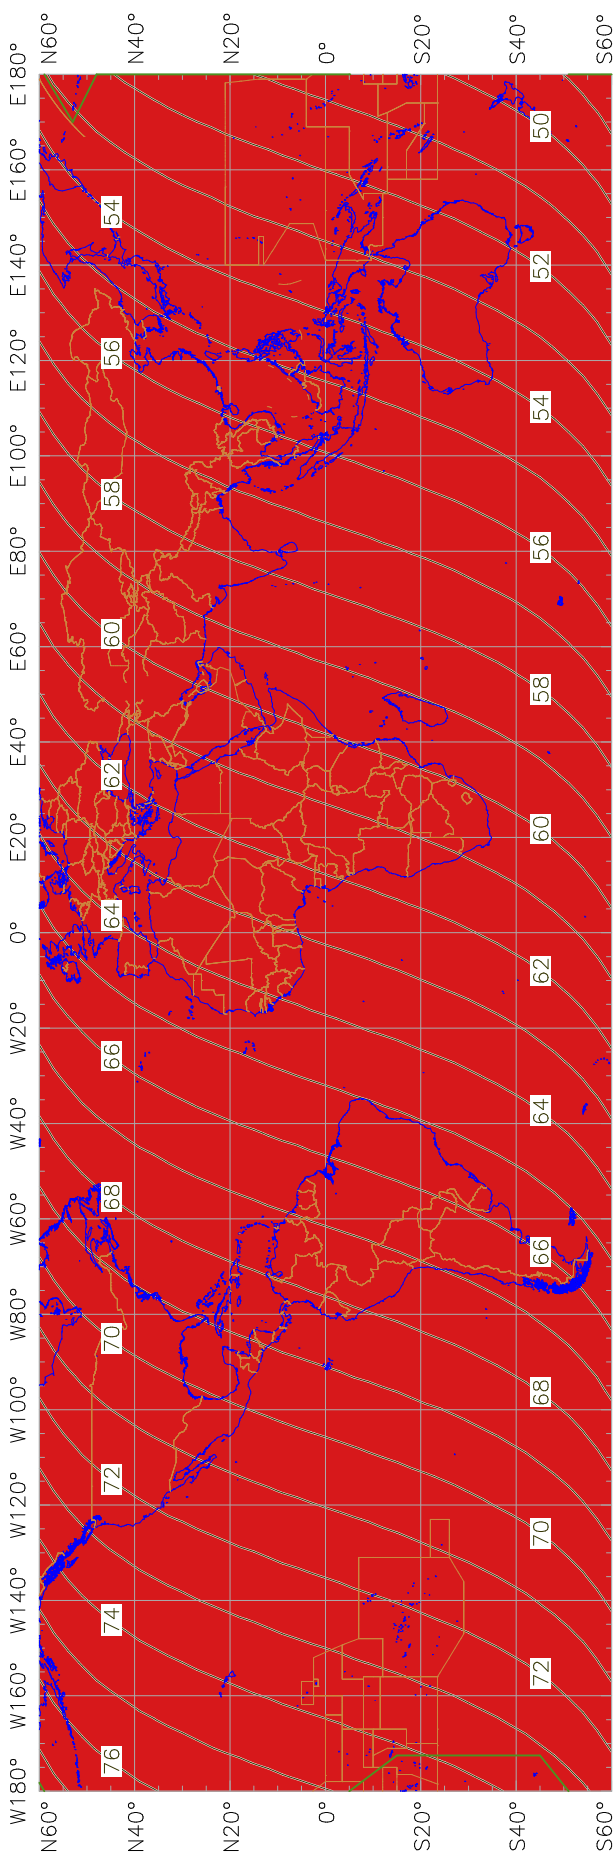

# Visibility of the New Crescent Moon for 2015 May 20 (Sha'iban 1436 AH)

New Moon occurred at 2015 May 18 at 04:13 UT

Age of the Moon in hours at the "Best time" ————20———

## New Crescent Moon Visibility Key – Colour Coding of Areas

- |                                                                                       |                                                              |                                                                                       |                                                         |
|---------------------------------------------------------------------------------------|--------------------------------------------------------------|---------------------------------------------------------------------------------------|---------------------------------------------------------|
|  | A – Easily visible to the naked eye                          |  | D – Will need optical aid to find the crescent moon     |
|  | B – Visible to the naked eye under perfect conditions        |  | E – Not visible with a telescope                        |
|  | C – May need optical aid to find the crescent moon initially |  | F – Not visible – below the Danjon limit                |
|  | Moon sets before the Sun                                     |  | Moon prior to conjunction (new moon)                    |
|  | Predicted location of first visibility with the naked eye    |  | Predicted location of first visibility with a telescope |