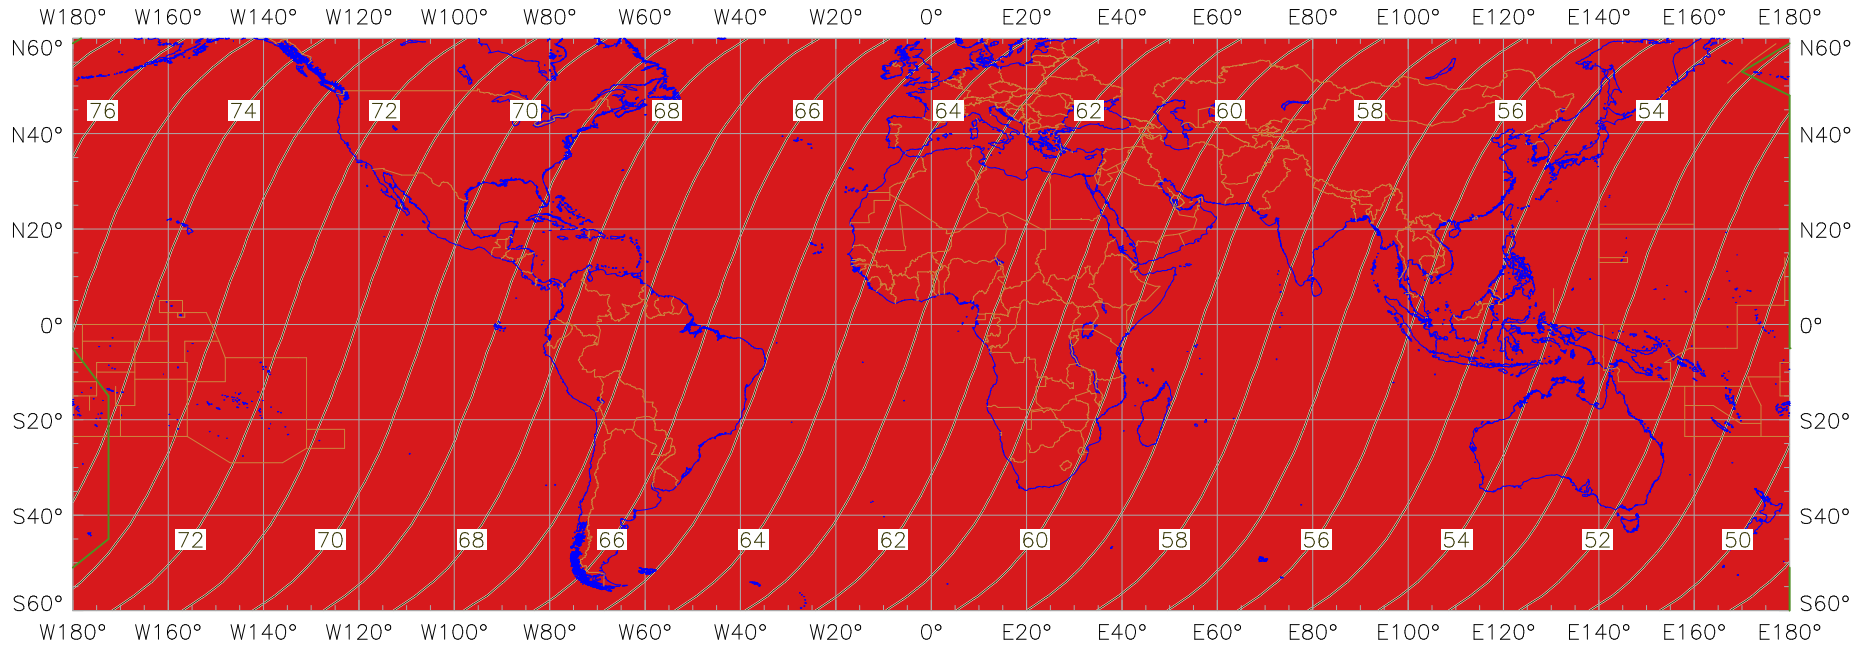

Visibility of the New Crescent Moon for 2015 May 20 (Sha'ban 1436 AH)

New Moon occurred at 2015 May 18 at 04:13 UT

Age of the Moon in hours at the "Best time" ———20———

New Crescent Moon Visibility Key – Colour Coding of Shaded Areas

- | | | | |
|---|--|---|---|
|  | A – Easily visible to the naked eye |  | D – Will need optical aid to find the crescent moon |
|  | B – Visible to the naked eye under perfect conditions |  | E – Not visible with a conventional telescope |
|  | C – May need optical aid to find the crescent moon initially |  | F – Not visible – below the Danjon limit |
|  | Moon sets before the Sun |  | Moon prior to conjunction (new moon) |
|  | Predicted location of first visibility with the naked eye |  | Predicted location of first visibility with a telescope |