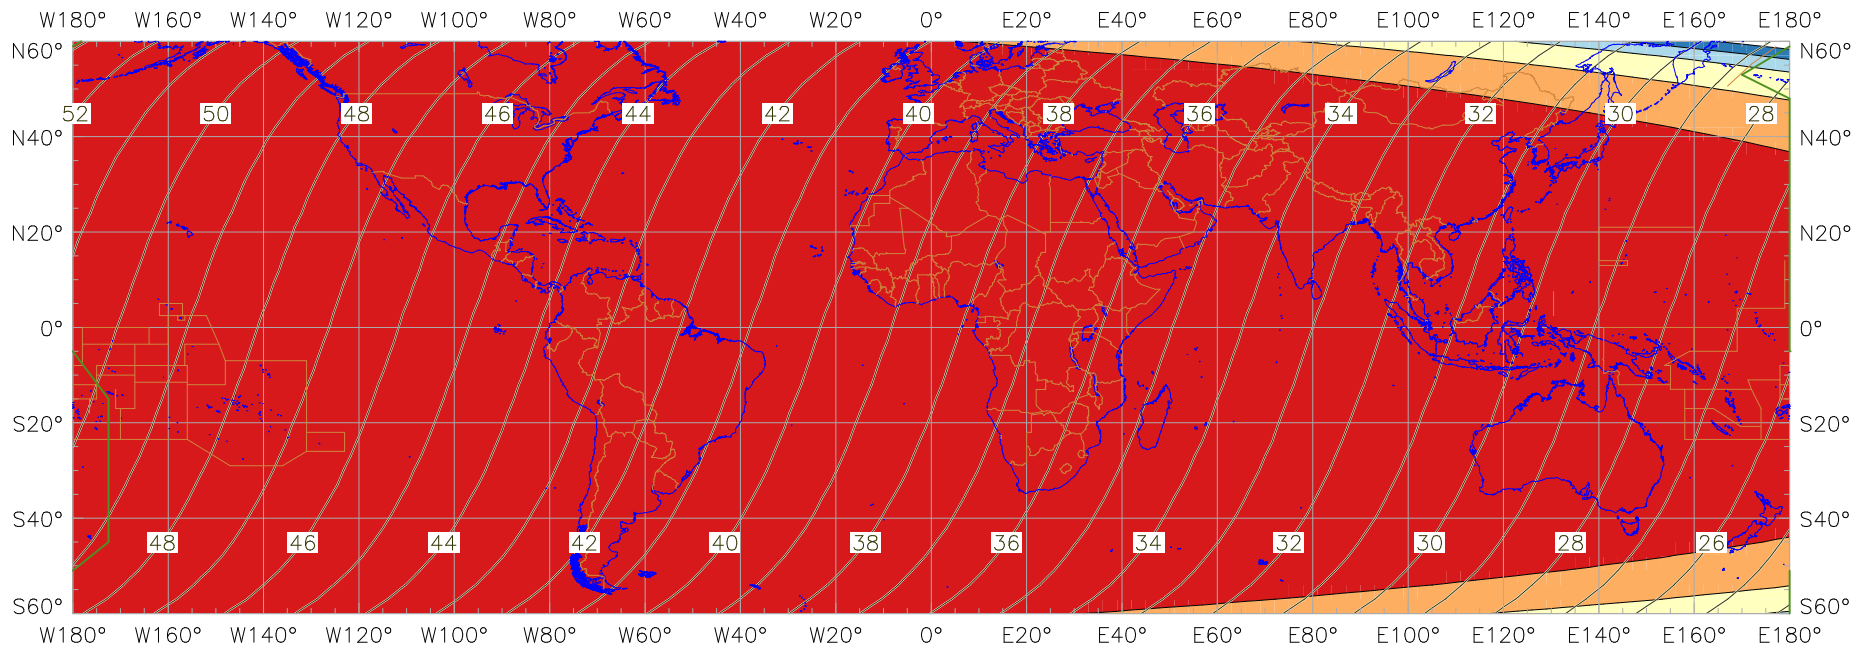

Visibility of the New Crescent Moon for 2015 May 19 (Sha'ban 1436 AH)

New Moon occurred at 2015 May 18 at 04:13 UT

Age of the Moon in hours at the "Best time" ——— 20 ———

New Crescent Moon Visibility Key – Colour Coding of Shaded Areas

- | | |
|--|---|
|  A – Easily visible to the naked eye |  D – Will need optical aid to find the crescent moon |
|  B – Visible to the naked eye under perfect conditions |  E – Not visible with a conventional telescope |
|  C – May need optical aid to find the crescent moon initially |  F – Not visible – below the Danjon limit |
|  Moon sets before the Sun |  Moon prior to conjunction (new moon) |
|  Predicted location of first visibility with the naked eye |  Predicted location of first visibility with a telescope |